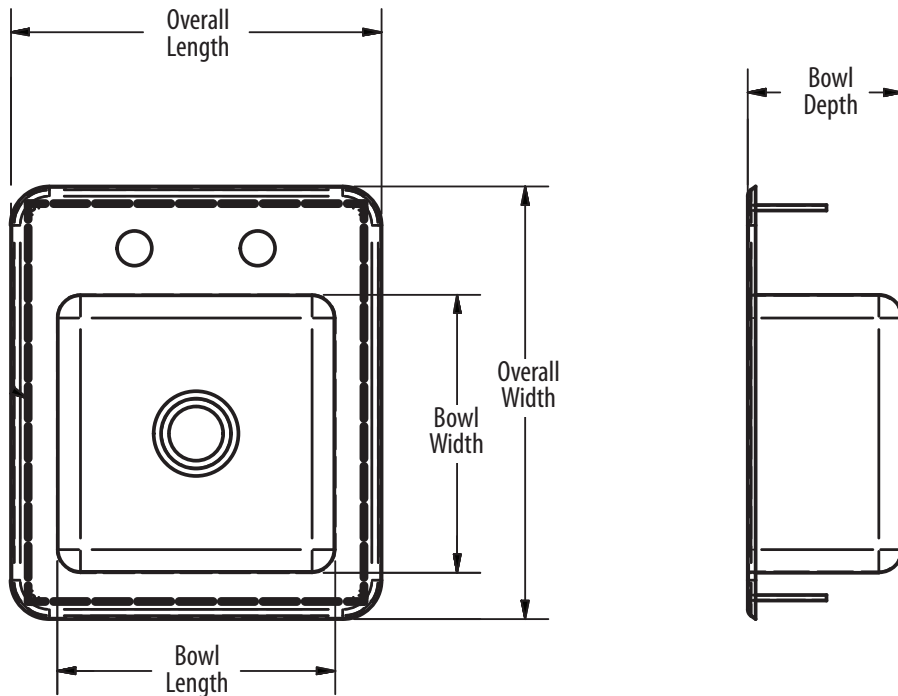

## Features:

- Includes BKDR-2 Drain
- Faucet Holes 4" O.C.
- "-P-G" Includes BKD-3G-G Faucet

## Material:

- T-304 14 ga. Stainless Steel Deck
- T-304 18 ga. Stainless Steel Bowl

## Options:

- 4" O.C. Faucets
- Upgrade to Heavy Duty Faucets
- Wrist Blades

| Part Number       | Unit Size (l x w x d) | Bowl Size (l x w x d) | Included Faucet | Recommended Cutout Size (l x w)                                     |
|-------------------|-----------------------|-----------------------|-----------------|---|
| BK-DIS-0909-5     | 12" x 14" x 5"        | 9" x 9" x 5"          | -               | 12 <sup>7</sup> / <sub>8</sub> " x 10 <sup>7</sup> / <sub>8</sub> " |
| BK-DIS-0909-5-P-G | 12" x 14" x 5"        | 9" x 9" x 5"          | BKD-3G-G        | 12 <sup>7</sup> / <sub>8</sub> " x 10 <sup>7</sup> / <sub>8</sub> " |