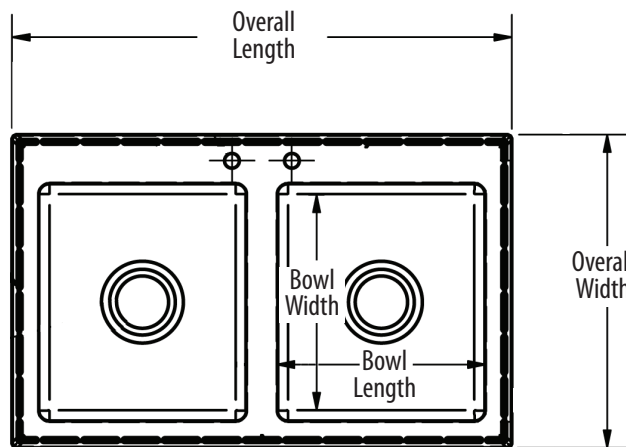

2 Compartment - 14" x 16" Drop In Sink

Drop In Sinks

Use your smart phone to scan the above QR code to visit our website:
www.bk-resources.com

Certifications:

Shown as BK-DIS-1416-2

Features:

- Includes (2) BKDR-4 Drain
- Faucet Holes 4" O.C.
- "-P-G" Includes BKD-8G-G Faucet

Material:

- T-304 14 ga. Stainless Steel Deck
- T-304 18 ga. Stainless Steel Bowl

Options:

- 4" O.C. Faucets
- Upgrade to Heavy Duty Faucets
- Wrist Blades

Part Number	Unit Size (l x w x d)	Bowl Size (l x w x d)	Included Faucet	Recommended Cutout Size (l x w)
BK-DIS-1416-2	33 3/8" x 21" x 10"	14" x 16" x 10"	-	20" x 32 1/8"
BK-DIS-1416-2-P-G	33 3/8" x 21" x 10"	14" x 16" x 10"	BKD-8G-G	20" x 32 1/8"