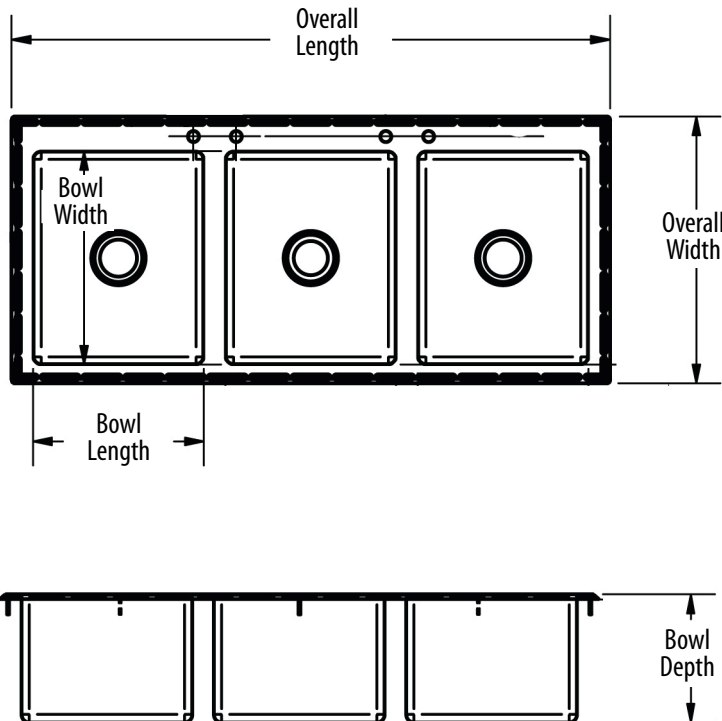

3 Compartment - 16" x 20" Drop In Sink

Drop In Sinks

Use your smart phone to scan the above QR code to visit our website:
www.bk-resources.com

Certifications:

Shown as BK-DIS-1620-3

Features:

- Includes (3) BKDR-4 Drain
- Faucet Holes 4" O.C.
- "-P-G" Includes BKD-8G-G Faucet

Material:

- T-304 14 ga. Stainless Steel Deck
- T-304 18 ga. Stainless Steel Bowl

Options:

- 4" O.C. Faucets
- Upgrade to Heavy Duty Faucets
- Wrist Blades

Part Number	Unit Size (l x w x d)	Bowl Size (l x w x d)	Included Faucet	Recommended Cutout Size (l x w)
BK-DIS-1620-3	56" x 25" x 12"	16" x 20" x 12"	-	23 3/4" x 54 3/4"
BK-DIS-1620-3-P-G	56" x 25" x 12"	16" x 20" x 12"	BKD-8G-G	23 3/4" x 54 3/4"