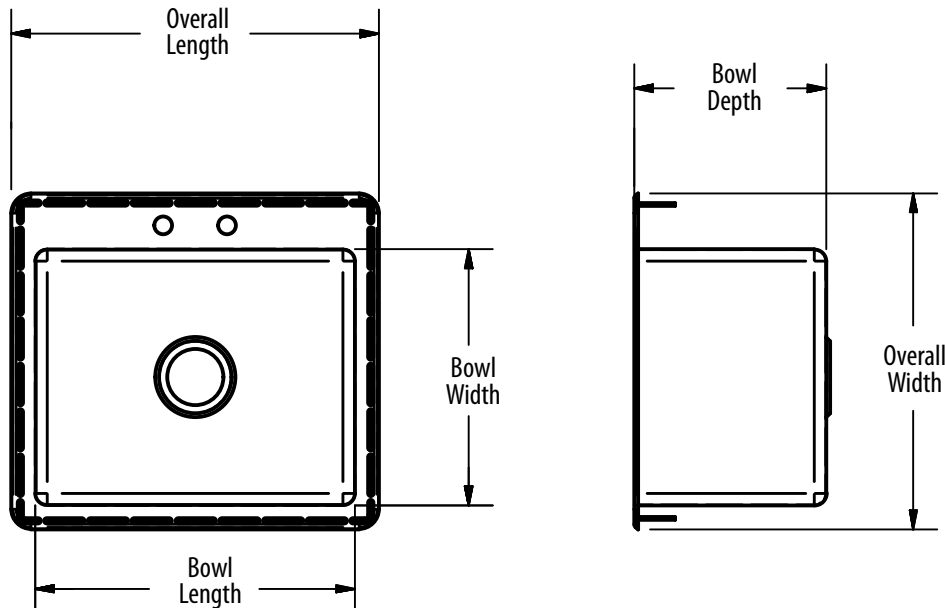

## Features:

- Includes BKDR-4 Drain
- Faucet Holes 4" O.C.
- "-P-G" Includes BKD-3G-G Faucet

## Material:

- T-304 14 ga. Stainless Steel Deck
- T-304 18 ga. Stainless Steel Bowl

## Options:

- 4" O.C. Faucets
- Upgrade to Heavy Duty Faucets
- Wrist Blades

Part Number	Unit Size (l x w x d)	Bowl Size (l x w x d)	Included Faucet	Recommended Cutout Size (l x w)
BK-DIS-2016-8	23" x 21" x 8"	20" x 16" x 8"	-	21 <sup>7</sup> / <sub>8</sub> " x 19 <sup>7</sup> / <sub>8</sub> "
BK-DIS-2016-8-P-G	23" x 21" x 8"	20" x 16" x 8"	BKD-3G-G	21 <sup>7</sup> / <sub>8</sub> " x 19 <sup>7</sup> / <sub>8</sub> "
BK-DIS-2016-12	23" x 21" x 12"	20" x 16" x 12"	-	21 <sup>7</sup> / <sub>8</sub> " x 19 <sup>7</sup> / <sub>8</sub> "
BK-DIS-2016-12-P-G	23" x 21" x 12"	20" x 16" x 12"	BKD-3G-G	21 <sup>7</sup> / <sub>8</sub> " x 19 <sup>7</sup> / <sub>8</sub> "