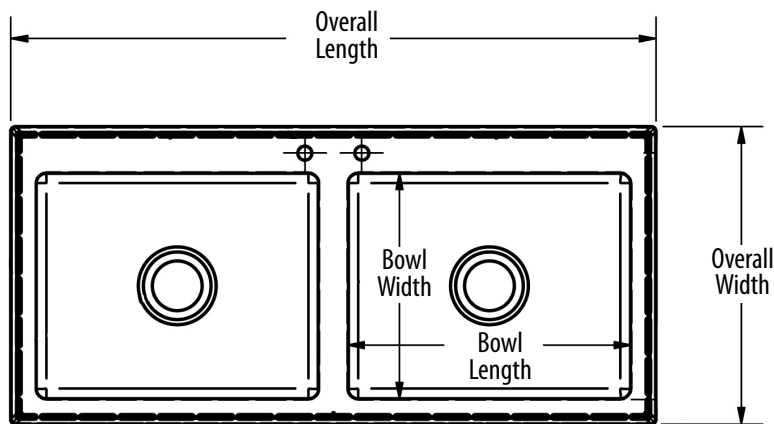

2 Compartment - 20" x 16" Drop In Sink

Drop In Sinks

Use your smart phone to scan the above QR code to visit our website: www.bk-resources.com

Certifications:

Features:

- Includes (2) BKDR-4 Drain
- Faucet Holes 4" O.C.
- "-P-G" Includes BKD-8G-G Faucet

Material:

- T-304 14 ga. Stainless Steel Deck
- T-304 18 ga. Stainless Steel Bowl

Shown as BK-DIS-2016-2

Options:

- 4" O.C. Faucets
- Upgrade to Heavy Duty Faucets
- Wrist Blades

Part Number	Unit Size (l x w x d)	Bowl Size (l x w x d)	Included Faucet	Recommended Cutout Size (l x w)
BK-DIS-2016-2	45 ^{5/16} " x 21" x 12"	20" x 16" x 12"	-	20" x 43 ^{1/4} "
BK-DIS-2016-2-P-G	45 ^{5/16} " x 21" x 12"	20" x 16" x 12"	BKD-8G-G	20" x 43 ^{1/4} "