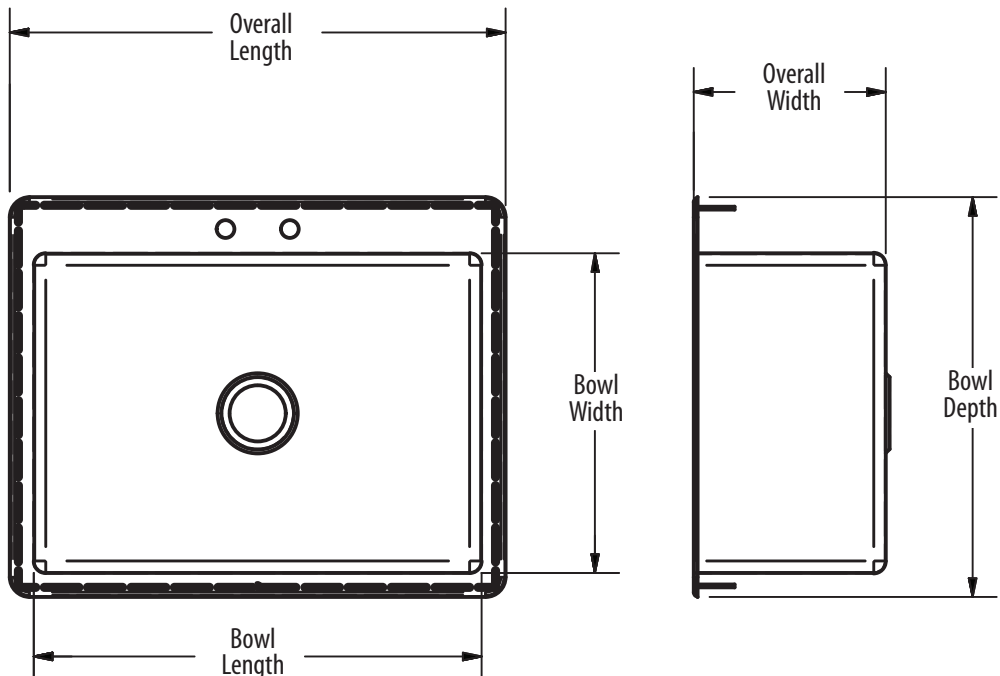

## Features:

- Includes BKDR-4 Drain
- Faucet Holes 4" O.C.
- "-P-G" Includes BKD-5G-G Faucet

## Material:

- T-304 14 ga. Stainless Steel Deck
- T-304 18 ga. Stainless Steel Bowl

## Options:

- 4" O.C. Faucets
- Upgrade to Heavy Duty Faucets
- Wrist Blades

Part Number	Unit Size (l x w x d)	Bowl Size (l x w x d)	Included Faucet	Recommended Cutout Size (l x w)
BK-DIS-2820	31" x 25" x 12"	28" x 20" x 12"	-	29 7/8" x 23 7/8"
BK-DIS-2820-P-G	31" x 25" x 12"	28" x 20" x 12"	BKD-5G-G	29 7/8" x 23 7/8"