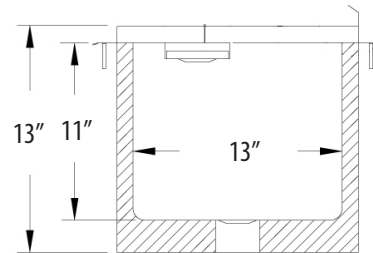

Material:

- T-304 18 ga. Stainless Steel Base
- T-304 14 ga. Stainless Steel Top

Part Number	Unit Size (l x w x h)	Basin Size (l x w x d)	Included Faucet	Recommended Cutout Size (l x w)
BK-DIWSBL-2118G	21" x 18" x 13"	9" x 13" x 11"	-	19 7/8" x 17"
BK-DIWSBL-2118G-P-G	21" x 18" x 13"	9" x 13" x 11"	BKF-SGF-G	19 7/8" x 17"