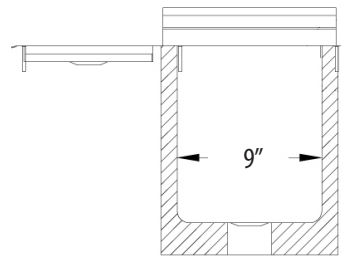

RESOURCES

Drop In Ice Bin w/ Water Station

Use your smart phone to scan the above QR code to visit our website:
www.bk-resources.com

Certifications:

Shown as BK-DIWSBL-2118G-P

Features:

- Includes Drains: BKDR-15CP & BKDR-325CP
- "-P-G" Includes BKF-SGF-G Glass Filler (NSF 61/9) Lead Free
- Removable Hinged Lid

Material:

- T-304 18 ga. Stainless Steel Base
- T-304 14 ga. Stainless Steel Top

Part Number	Unit Size (l x w x h)	Basin Size (l x w x d)	Included Faucet	Recommended Cutout Size (l x w)
BK-DIWSBL-2118G	21" x 18" x 13"	9" x 13" x 11"	-	19 7/8" x 17"
BK-DIWSBL-2118G-P-G	21" x 18" x 13"	9" x 13" x 11"	BKF-SGF-G	19 7/8" x 17"