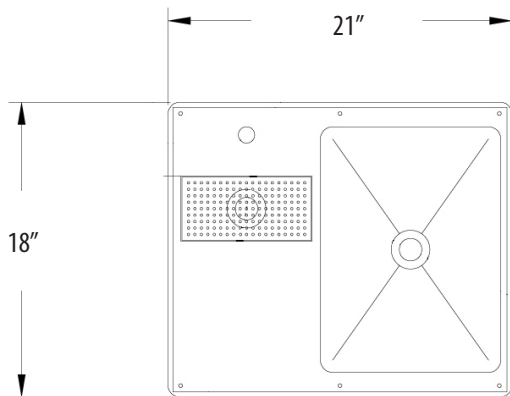

RESOURCES

Drop In Ice Bin w/ Water Station

Use your smart phone to scan the above QR code to visit our website:
www.bk-resources.com

Certifications:

Shown as BK-DIWSBL-2118G-P

Features:

- Includes Drains: BKDR-15CP & BKDR-325CP
- "-P-G" Includes BKF-SGF-G Glass Filler (NSF 61/9) Lead Free
- Removable Hinged Lid

Material:

- T-304 18 ga. Stainless Steel Base
- T-304 14 ga. Stainless Steel Top

Part Number	Unit Size (l x w x h)	Basin Size (l x w x d)	Included Faucet	Recommended Cutout Size (l x w)
BK-DIWSBL-2118G	21" x 18" x 13"	9" x 13" x 11"	-	19 7/8" x 17"
BK-DIWSBL-2118G-P-G	21" x 18" x 13"	9" x 13" x 11"	BKF-SGF-G	19 7/8" x 17"