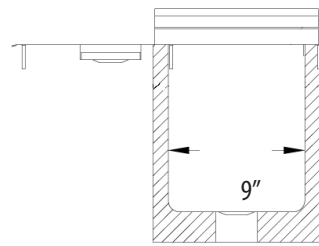

## Material:

- T-304 18 ga. Stainless Steel Base
- T-304 14 ga. Stainless Steel Top

Part Number	Unit Size (l x w x h)	Basin Size (l x w x d)	Included Faucet	Recommended Cutout Size (l x w)
BK-DIWSBL-2118X	18" x 21" x 13"	13" x 9" x 11"	-	17" x 19 <sup>7/8</sup> "
BK-DIWSBL-2118X-P-G	18" x 21" x 13"	13" x 9" x 11"	BKF-SGF-G	17" x 19 <sup>7/8</sup> "