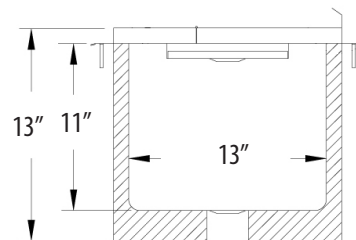

## Material:

- T-304 18 ga. Stainless Steel Base
- T-304 14 ga. Stainless Steel Top

Part Number	Unit Size (l x w x h)	Basin Size (l x w x d)	Included Faucet	Recommended Cutout Size (l x w)
BK-DIWSBL-2118X	18" x 21" x 13"	13" x 9" x 11"	-	17" x 19 <sup>7/8</sup> "
BK-DIWSBL-2118X-P-G	18" x 21" x 13"	13" x 9" x 11"	BKF-SGF-G	17" x 19 <sup>7/8</sup> "