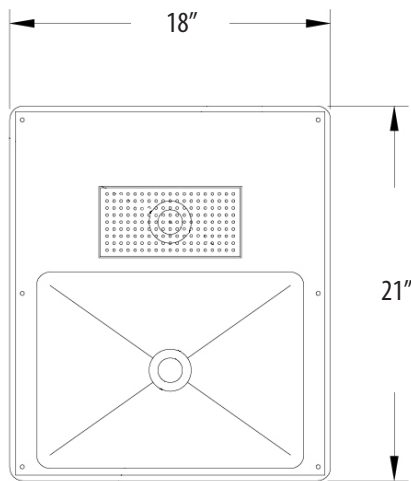

## Material:

- T-304 18 ga. Stainless Steel Base
- T-304 14 ga. Stainless Steel Top

Part Number	Unit Size (l x w x h)	Basin Size (l x w x d)	Included Faucet	Recommended Cutout Size (l x w)
BK-DIWSBL-2118X	18" x 21" x 13"	13" x 9" x 11"	-	17" x 19 <sup>7/8</sup> "
BK-DIWSBL-2118X-P-G	18" x 21" x 13"	13" x 9" x 11"	BKF-SGF-G	17" x 19 <sup>7/8</sup> "