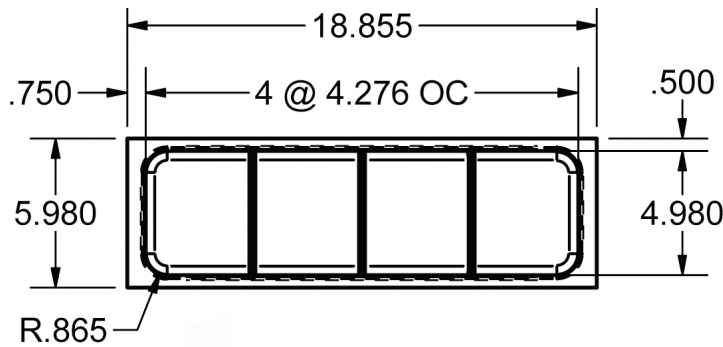

Bottle Well Holder

Underbar Equipment

Use your smart phone to scan the above QR code to visit our website:
www.bk-resources.com

Features:

- Keeps bottles cold without contacting ice
- Fits 21" depth ice bins with & without cold plate or a 17.10" front to back ice bin
- Holds 4 bottles
- Dividers are removable

Part Number	Fits	Weight
BK-IBBH	21"	2 lbs.

PRODUCT DATA SHEET

BK RESOURCES