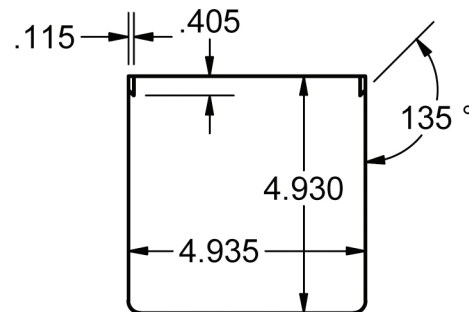

Bottle Well Holder

Underbar Equipment

Use your smart phone to scan the above QR code to visit our website:
www.bk-resources.com

Features:

- Keeps bottles cold without contacting ice
- Fits 21" depth ice bins with & without cold plate or a 17.10" front to back ice bin
- Holds 4 bottles
- Dividers are removable

Part Number	Fits	Weight
BK-IBBH	21"	2 lbs.

PRODUCT DATA SHEET

BK RESOURCES