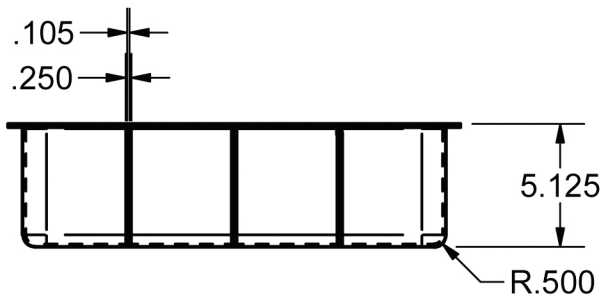

Bottle Well Holder

Underbar Equipment

Use your smart phone to scan the above QR code to visit our website:
www.bk-resources.com

Features:

- Keeps bottles cold without contacting ice
- Fits 21" depth ice bins with & without cold plate or a 17.10" front to back ice bin
- Holds 4 bottles
- Dividers are removable

Part Number	Fits	Weight
BK-IBBH	21"	2 lbs.

PRODUCT DATA SHEET

BK RESOURCES