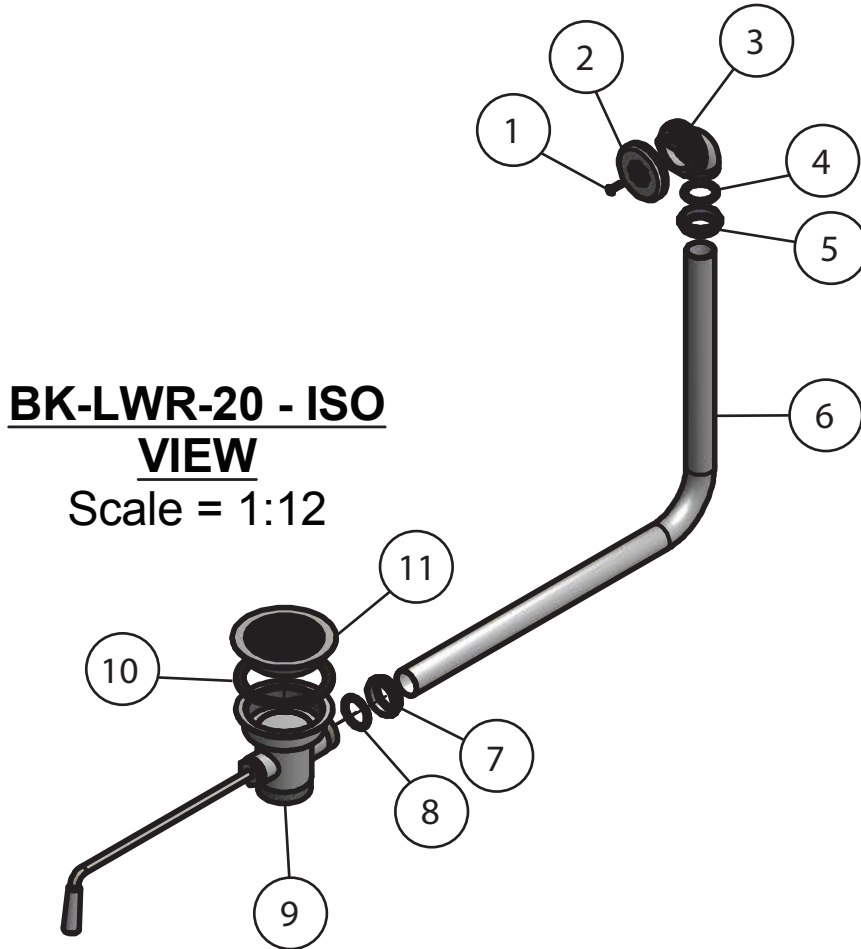

Use your smart phone to scan the above QR code to visit our website: www.bk-resources.com

Twist Lever Waist w/ Overflow

Model: BK-LWR-20

Product Specifications:

- Dual Functioning Outlet Features 2" Male & 1 1/2" Female Threading
- S/S Strainer
- Fits 3 1/2" Openings

**Twist Lever Waist
w/ Overflow**

Model: BK-LWR-20

**BK-LWR-20 - ISO
VIEW**
Scale = 1:12

Exploded Parts Detail:

Diagram #	Quantity	Part Number	Description
1	1	005032-FPS	Face Plate Screw
2	1	005032-FP	Face Plate
3	1	005032	Overflow Head
4	1	005032-W	Overflow Head Washer
5	1	005032-N	Overflow Nut
6	1	005031	Overflow Tube
7	1	005031-N	Overflow Nut
8	1	005031-W	Overflow Washer
9	1	BK-LWR-20	Faucet Body
10	1	LWR-20-W	Washer
11	1	LDR-FP	Face Plate