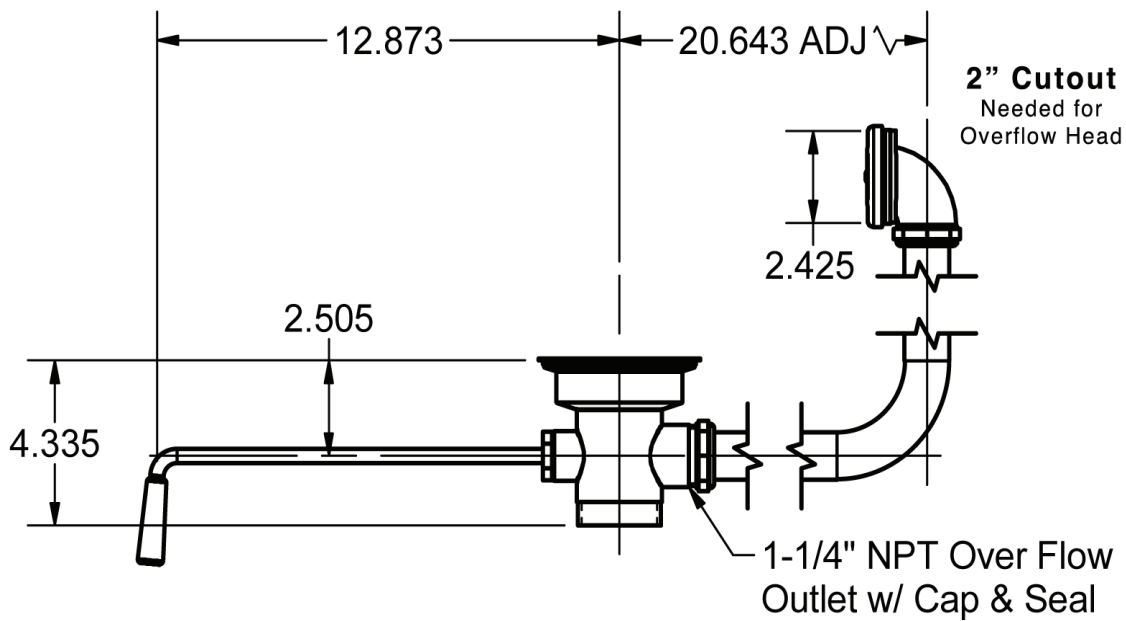

Use your smart phone to scan the above QR code to visit our website: www.bk-resources.com

Twist Lever Waist w/ Overflow

Model: BK-LWR-20

Product Specifications:

- Dual Functioning Outlet Features 2" Male & 1 1/2" Female Threading
- S/S Strainer
- Fits 3 1/2" Openings

**Twist Lever Waist
w/ Overflow**

Model: BK-LWR-20

**BK-LWR-20 - ISO
VIEW**
Scale = 1:12

Exploded Parts Detail:

Diagram #	Quantity	Part Number	Description
1	1	005032-FPS	Face Plate Screw
2	1	005032-FP	Face Plate
3	1	005032	Overflow Head
4	1	005032-W	Overflow Head Washer
5	1	005032-N	Overflow Nut
6	1	005031	Overflow Tube
7	1	005031-N	Overflow Nut
8	1	005031-W	Overflow Washer
9	1	BK-LWR-20	Faucet Body
10	1	LWR-20-W	Washer
11	1	LDR-FP	Face Plate