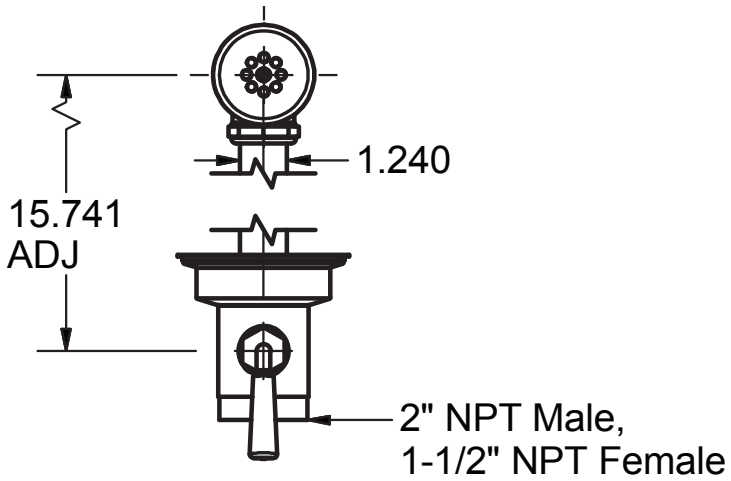

Use your smart phone to scan the above QR code to visit our website: www.bk-resources.com

Twist Lever Waist w/ Overflow

Model: BK-LWR-20

Product Specifications:

- Dual Functioning Outlet Features 2" Male & 1 1/2" Female Threading
- S/S Strainer
- Fits 3 1/2" Openings

**Twist Lever Waist
w/ Overflow**

Model: BK-LWR-20

**BK-LWR-20 - ISO
VIEW**
Scale = 1:12

Exploded Parts Detail:

Diagram #	Quantity	Part Number	Description
1	1	005032-FPS	Face Plate Screw
2	1	005032-FP	Face Plate
3	1	005032	Overflow Head
4	1	005032-W	Overflow Head Washer
5	1	005032-N	Overflow Nut
6	1	005031	Overflow Tube
7	1	005031-N	Overflow Nut
8	1	005031-W	Overflow Washer
9	1	BK-LWR-20	Faucet Body
10	1	LWR-20-W	Washer
11	1	LDR-FP	Face Plate