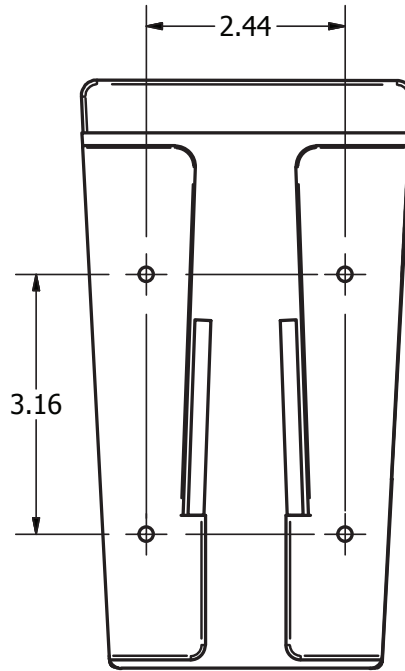

Use your smart phone to scan the above QR code to visit our website: www.bk-resources.com

Soap Dispenser

Model: BK-SD

PRODUCT SPECIFICATION SHEET

RESOURCES

Soap Dispenser

Model: BK-SD

BK-SD ISO VIEW
Scale = 1:4

Exploded Parts Detail:

Diagram #	Quantity	Part Number	Description
1	1	BK-SD-Top	Top
2	1	BK-SD	Soap Dispenser
3	1	BK-SD-PB	Push Button Dispenser