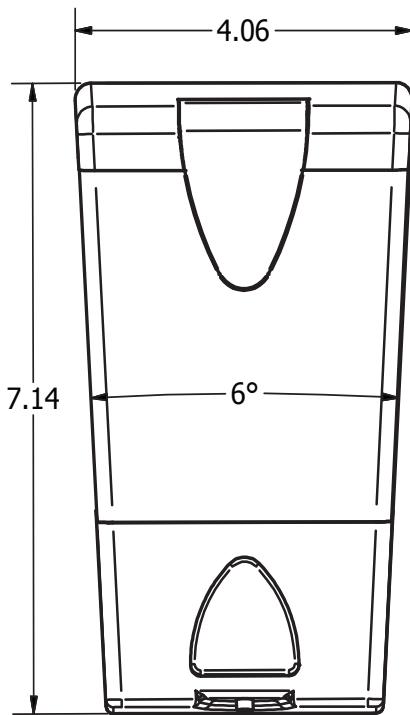

Use your smart phone to scan the above QR code to visit our website: www.bk-resources.com

Soap Dispenser

Model: BK-SD

PRODUCT SPECIFICATION SHEET

RESOURCES

Soap Dispenser

Model: BK-SD

BK-SD ISO VIEW
Scale = 1:4

Exploded Parts Detail:

Diagram #	Quantity	Part Number	Description
1	1	BK-SD-Top	Top
2	1	BK-SD	Soap Dispenser
3	1	BK-SD-PB	Push Button Dispenser