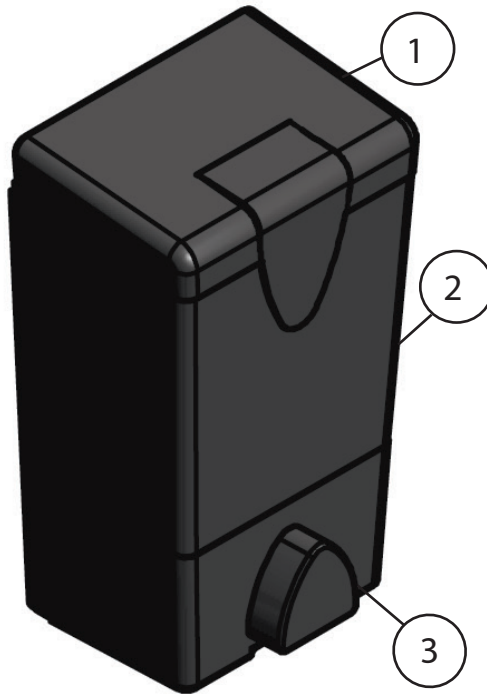

Use your smart phone to scan the above QR code to visit our website: www.bk-resources.com

Soap Dispenser

Model: BK-SD

PRODUCT SPECIFICATION SHEET

RESOURCES

Soap Dispenser

Model: BK-SD

BK-SD ISO VIEW
Scale = 1:4

Exploded Parts Detail:

Diagram #	Quantity	Part Number	Description
1	1	BK-SD-Top	Top
2	1	BK-SD	Soap Dispenser
3	1	BK-SD-PB	Push Button Dispenser