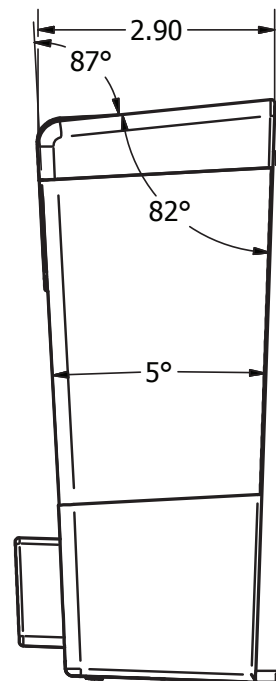

Use your smart phone to scan the above QR code to visit our website: www.bk-resources.com

Soap Dispenser

Model: BK-SD

PRODUCT SPECIFICATION SHEET

RESOURCES

Soap Dispenser

Model: BK-SD

BK-SD ISO VIEW
Scale = 1:4

Exploded Parts Detail:

Diagram #	Quantity	Part Number	Description
1	1	BK-SD-Top	Top
2	1	BK-SD	Soap Dispenser
3	1	BK-SD-PB	Push Button Dispenser