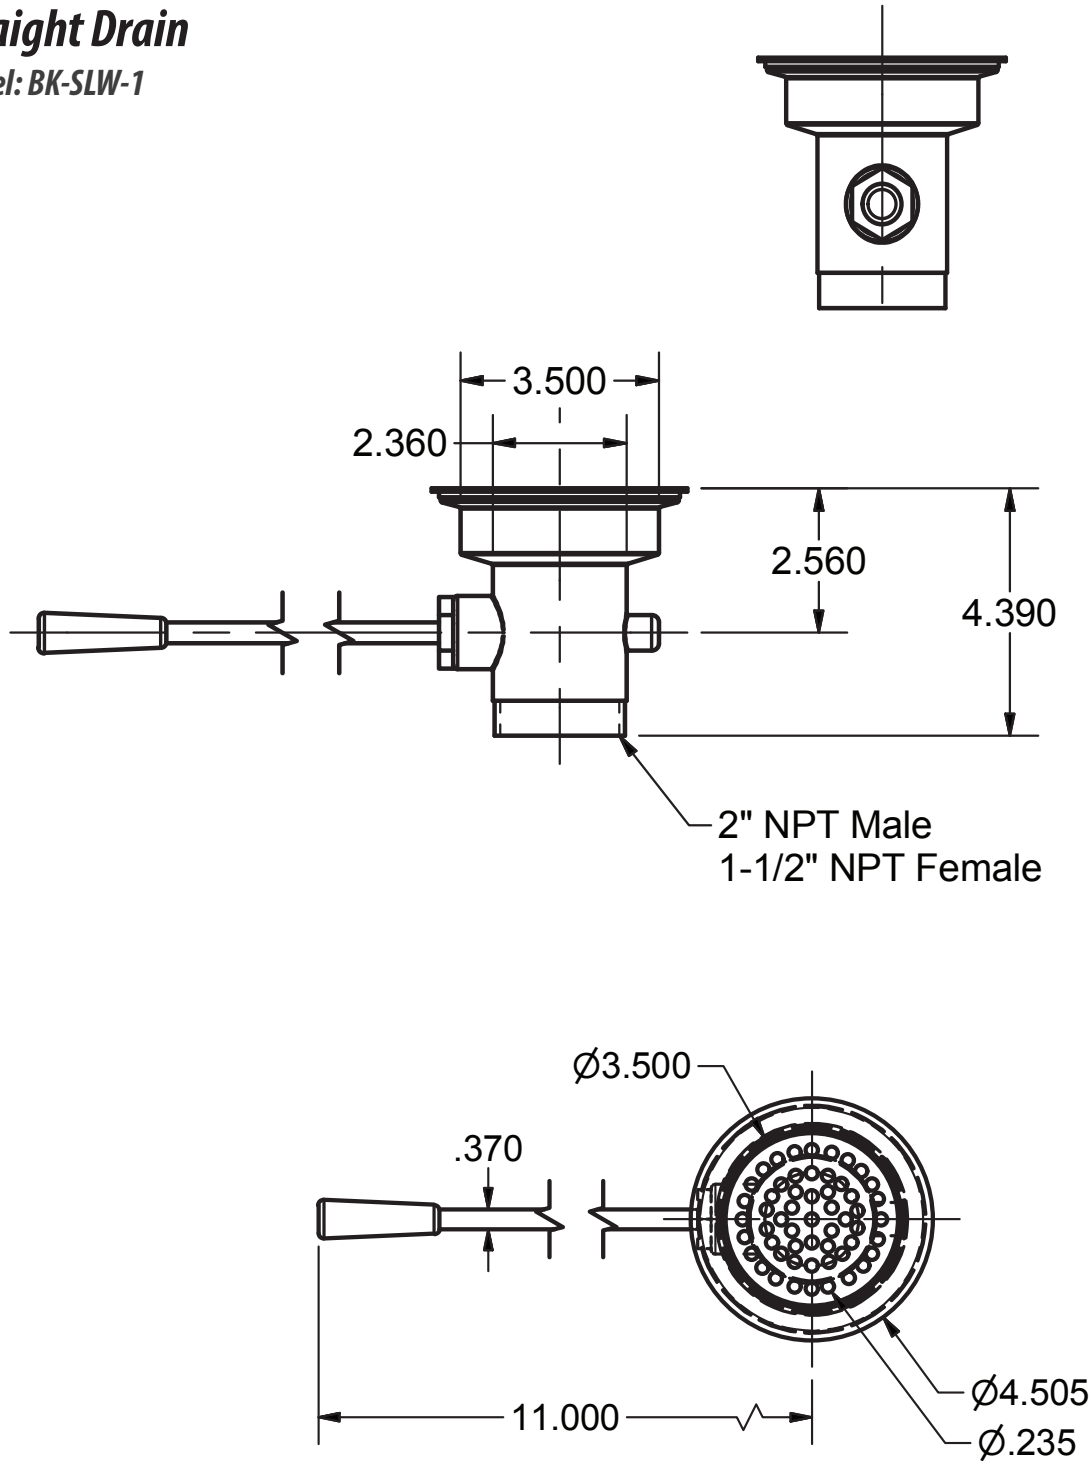

Use your smart phone to scan the above QR code to visit our website: www.bk-resources.com

Straight Drain

Model: BK-SLW-1

Product Specifications:

- Dual Functioning Outlet Features 2" Male & 1 1/2" Female Threading
- S/S Strainer
- Fits 3 1/2" Openings

Straight Drain

Model: BK-SLW-1

BK-SLW-1 - ISO VIEW

Scale = 1:6

Exploded Parts Detail:

Diagram #	Quantity	Part Number	Description
1	1	BK-LDR-FP	Face Plate
2	1	BK-LDR-W	Lever Drain Washer
3	1	BK-SLW-1	Drain Body