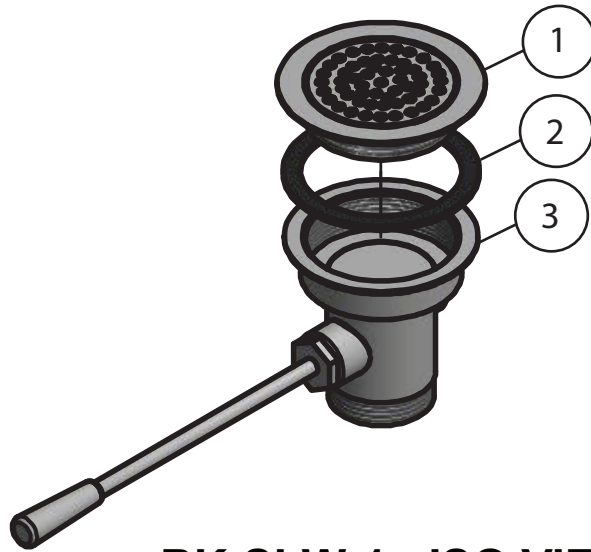

Use your smart phone to scan the above QR code to visit our website: www.bk-resources.com

Straight Drain

Model: BK-SLW-1

Product Specifications:

- Dual Functioning Outlet Features 2" Male & 1 1/2" Female Threading
- S/S Strainer
- Fits 3 1/2" Openings

Straight Drain

Model: BK-SLW-1

BK-SLW-1 - ISO VIEW

Scale = 1:6

Exploded Parts Detail:

Diagram #	Quantity	Part Number	Description
1	1	BK-LDR-FP	Face Plate
2	1	BK-LDR-W	Lever Drain Washer
3	1	BK-SLW-1	Drain Body