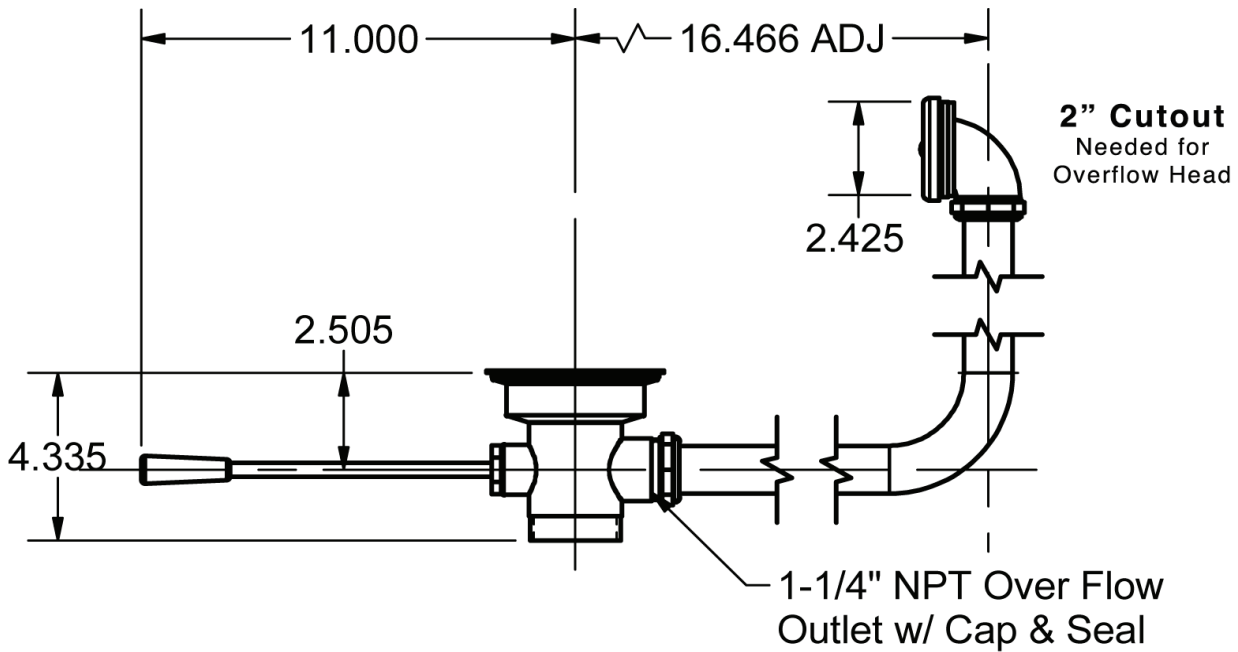

### Straight Lever Waist

#### Product Specifications:

- Dual Functioning Outlet Features 2" Male & 1 1/2" Female Threading
- S/S Strainer
- Fits 3 1/2" Openings

### w/ Overflow

Model: BK-SLW-20

**BK-SLW-20 - ISO  
VIEW**  
Scale = 1:12

### Exploded Parts Detail:

Diagram #	Quantity	Part Number	Description
1	1	005032-FPS	Face Plate Screw for Overflow Head
2	1	005032-FP	Face Plate for Overflow Head
3	1	005032	Overflow Head
4	1	005032-W	Overflow Head Washer
5	1	005032-N	Overflow Head Nut
6	1	005031	Overflow Tube
7	1	005031-N	Overflow Tube Nut
8	1	005031-W	Overflow Tube Washer
9	1	BK-SLW-20	Lever Drain Body With Overflow
10	1	005001-FP	#.5" Lever Drain Face Plate
11	1	LDR-SS-35	3.5" Strainer