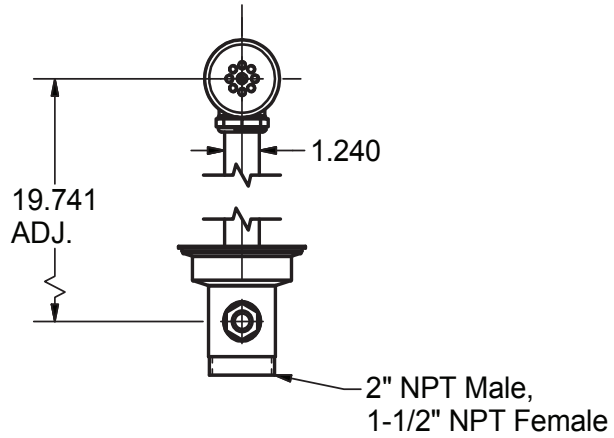

### Straight Lever Waist

#### Product Specifications:

- Dual Functioning Outlet Features 2" Male & 1 1/2" Female Threading
- S/S Strainer
- Fits 3 1/2" Openings

### w/ Overflow

Model: BK-SLW-20

**BK-SLW-20 - ISO  
VIEW**  
Scale = 1:12

### Exploded Parts Detail:

Diagram #	Quantity	Part Number	Description
1	1	005032-FPS	Face Plate Screw for Overflow Head
2	1	005032-FP	Face Plate for Overflow Head
3	1	005032	Overflow Head
4	1	005032-W	Overflow Head Washer
5	1	005032-N	Overflow Head Nut
6	1	005031	Overflow Tube
7	1	005031-N	Overflow Tube Nut
8	1	005031-W	Overflow Tube Washer
9	1	BK-SLW-20	Lever Drain Body With Overflow
10	1	005001-FP	#.5" Lever Drain Face Plate
11	1	LDR-SS-35	3.5" Strainer