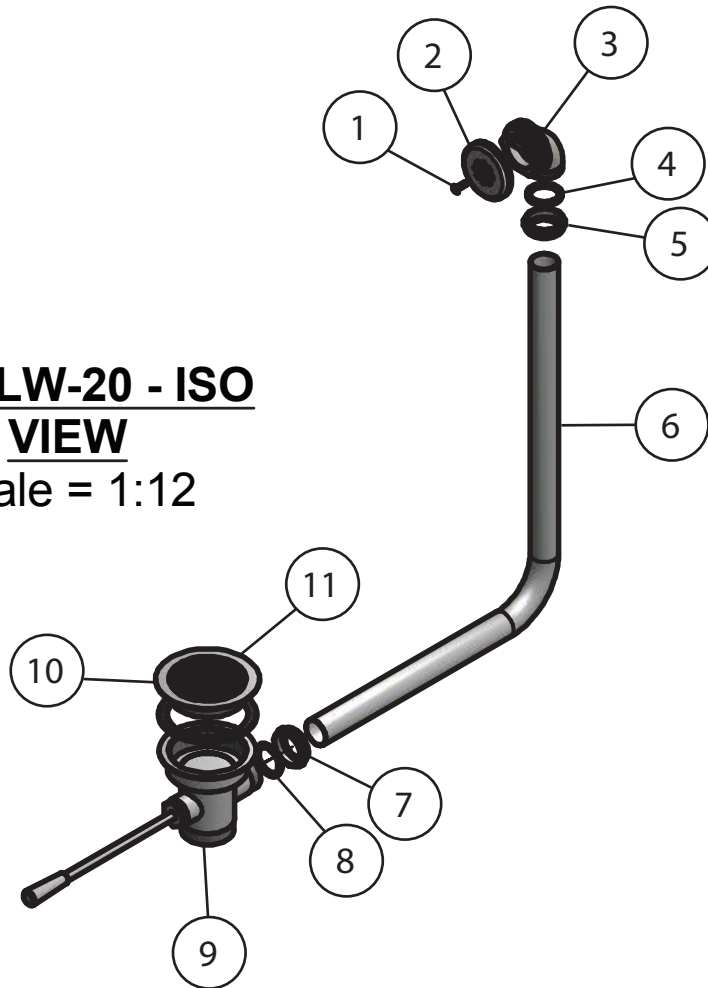

#### Product Specifications:

- Dual Functioning Outlet Features 2" Male & 1 1/2" Female Threading
- S/S Strainer
- Fits 3 1/2" Openings

## Straight Lever Waist

### w/ Overflow

Model: BK-SLW-20

**BK-SLW-20 - ISO  
VIEW**  
Scale = 1:12

### Exploded Parts Detail:

Diagram #	Quantity	Part Number	Description
1	1	005032-FPS	Face Plate Screw for Overflow Head
2	1	005032-FP	Face Plate for Overflow Head
3	1	005032	Overflow Head
4	1	005032-W	Overflow Head Washer
5	1	005032-N	Overflow Head Nut
6	1	005031	Overflow Tube
7	1	005031-N	Overflow Tube Nut
8	1	005031-W	Overflow Tube Washer
9	1	BK-SLW-20	Lever Drain Body With Overflow
10	1	005001-FP	#.5" Lever Drain Face Plate
11	1	LDR-SS-35	3.5" Strainer