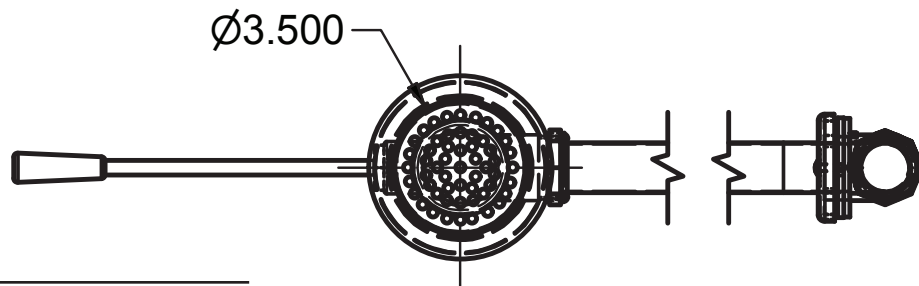

### Straight Lever Waist

### w/ Overflow

Model: BK-SLW-20

#### Product Specifications:

- Dual Functioning Outlet Features 2" Male & 1 1/2" Female Threading
- S/S Strainer
- Fits 3 1/2" Openings

### w/ Overflow

Model: BK-SLW-20

**BK-SLW-20 - ISO  
VIEW**  
Scale = 1:12