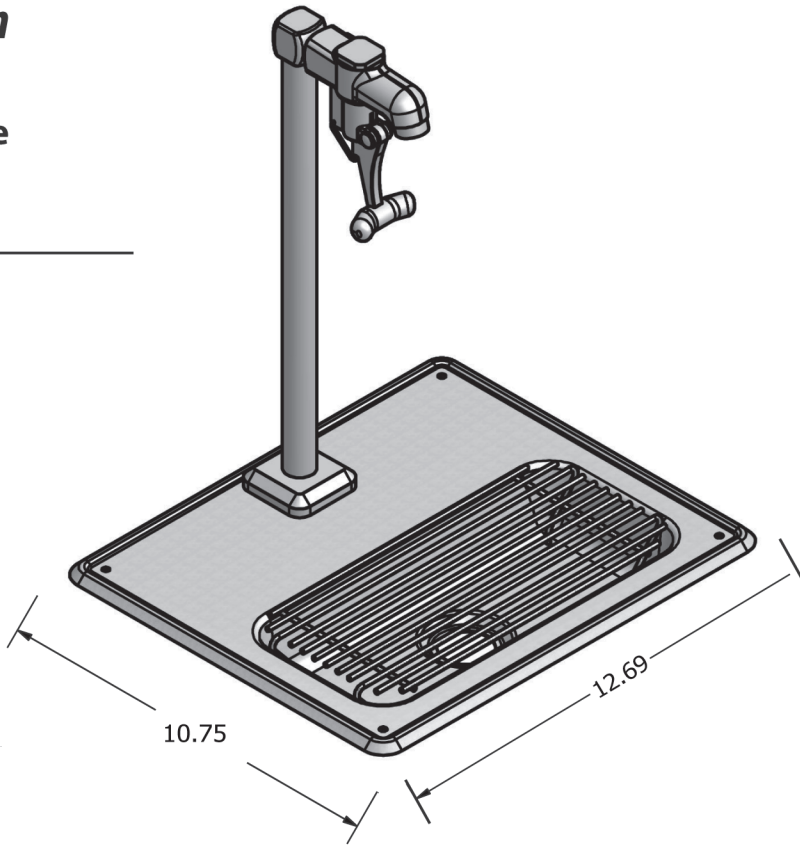

Use your smart phone to scan the above QR code to visit our website: www.bk-resources.com

Glass Filler Water Station Faucet & Sink Kit

Model: BK-WS-1SGF-G, Lead Free

Features:

- BK-SGF-G 
- BK-WS-G 

Options:

- Faucet & Sink Sold Separately or in a Kit

Product Specifications:

- Stainless Steel 300 Series 18 Ga.
- O.A Dimensions 13^{3/4}" (l) x 10^{3/4}" (w) x 1^{3/4}" (h)
- Locking Clip For Continuous Flow

Certifications:

PRODUCT SPECIFICATION SHEET

RESOURCES

Glass Filler Water Station Faucet & Sink Kit

Model: BK-WS-1SGF-G, Lead Free

Exploded Parts Detail:

Diagram #	Quantity	Part Number	Description
1	1	BKF-SGF-G	Glass Filler
2	1	BKF-SGF-G-B	Faucet Base
3	1	BKF-SGF-G-W	Base Washer
4	1	BK-WS-G	Grate
5	1	BK-WS	Water Station
6	1	BKF-SGF-G-MW1	Mounting Washer 1
7	1	BKF-SGF-G-MW2	Mounting Washer 2
8	1	BKF-SGF-G-MN	Mounting Nut