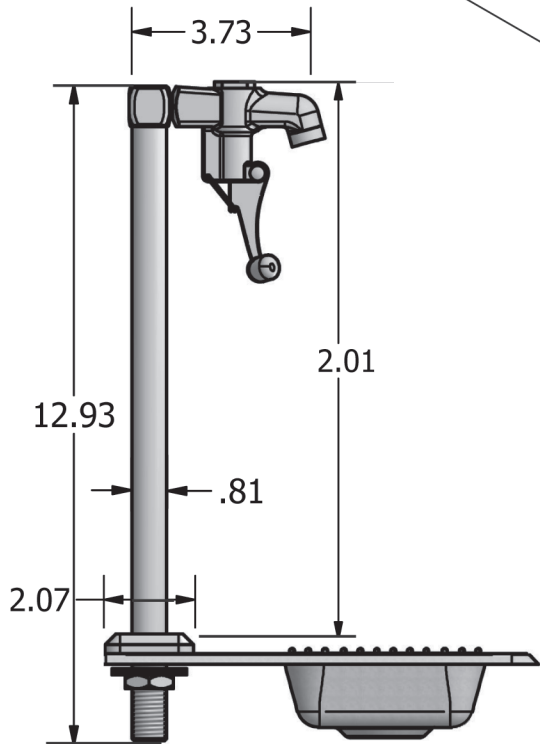

Use your smart phone to scan the above QR code to visit our website: www.bk-resources.com

Glass Filler Water Station Faucet & Sink Kit

Model: BK-WS-1SGF-G, Lead Free

Features:

- BK-SGF-G 
- BK-WS-G 

Options:

- Faucet & Sink Sold Separately or in a Kit

Product Specifications:

- Stainless Steel 300 Series 18 Ga.
- O.A Dimensions 13^{3/4}" (l) x 10^{3/4}" (w) x 1^{3/4}" (h)
- Locking Clip For Continuous Flow

Certifications:

PRODUCT SPECIFICATION SHEET

RESOURCES

Glass Filler Water Station Faucet & Sink Kit

Model: BK-WS-1SGF-G, Lead Free

Exploded Parts Detail:

Diagram #	Quantity	Part Number	Description
1	1	BKF-SGF-G	Glass Filler
2	1	BKF-SGF-G-B	Faucet Base
3	1	BKF-SGF-G-W	Base Washer
4	1	BK-WS-G	Grate
5	1	BK-WS	Water Station
6	1	BKF-SGF-G-MW1	Mounting Washer 1
7	1	BKF-SGF-G-MW2	Mounting Washer 2
8	1	BKF-SGF-G-MN	Mounting Nut