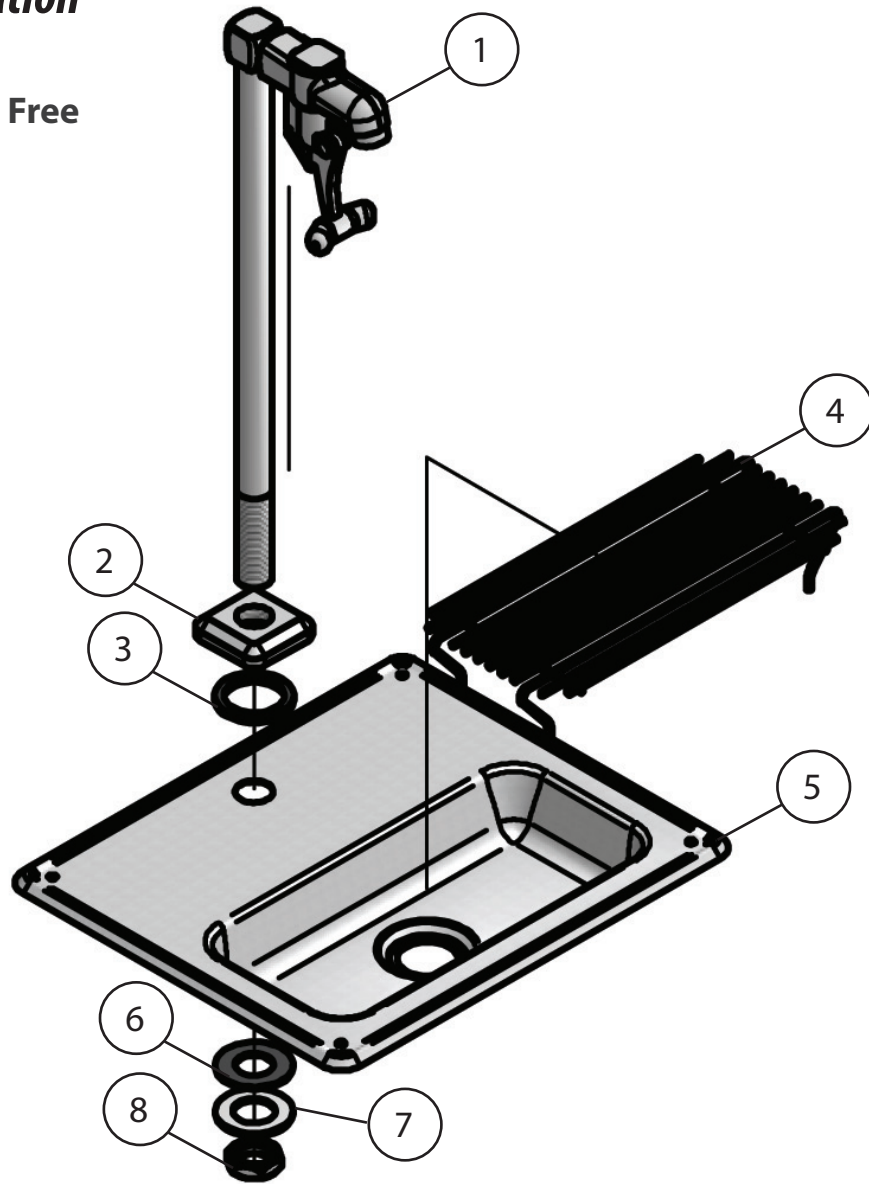

- Faucet & Sink Sold Separately or in a Kit

Product Specifications:

- Stainless Steel 300 Series 18 Ga.
- O.A Dimensions 13^{3/4}" (l) x 10^{3/4}" (w) x 1^{3/4}" (h)
- Locking Clip For Continuous Flow

Certifications:

PRODUCT SPECIFICATION SHEET

RESOURCES

Glass Filler Water Station Faucet & Sink Kit

Model: BK-WS-1SGF-G, Lead Free

Exploded Parts Detail:

Diagram #	Quantity	Part Number	Description
1	1	BKF-SGF-G	Glass Filler
2	1	BKF-SGF-G-B	Faucet Base
3	1	BKF-SGF-G-W	Base Washer
4	1	BK-WS-G	Grate
5	1	BK-WS	Water Station
6	1	BKF-SGF-G-MW1	Mounting Washer 1
7	1	BKF-SGF-G-MW2	Mounting Washer 2
8	1	BKF-SGF-G-MN	Mounting Nut