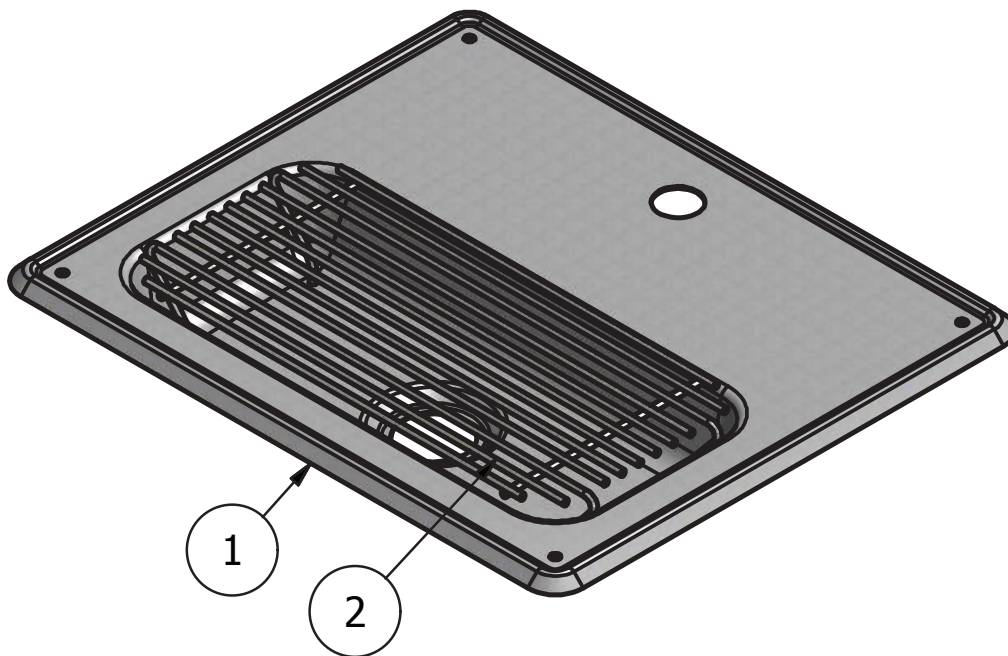

Use your smart phone to scan the above QR code to visit our website: www.bk-resources.com

Glass Filler Water Station Sink Only

Model: BK-WS

PRODUCT SPECIFICATION SHEET

RESOURCES

Product Specifications:

- T-304 Stainless Steel
- O.A Dimensions 12^{11/16"} (l) x 10^{3/4"} (w) x 1^{3/4"} (h)
- Locking Clip For Continuous Flow

Certifications:

Glass Filler Water Station Sink Only

Model: BK-WS

BK-WS ISO VIEW
Scale = 1:4

Exploded Parts Detail:

Diagram #	Quantity	Part Number	Description
1	1	BK-WS	Water Station
2	1	BK-WS-G	Grate