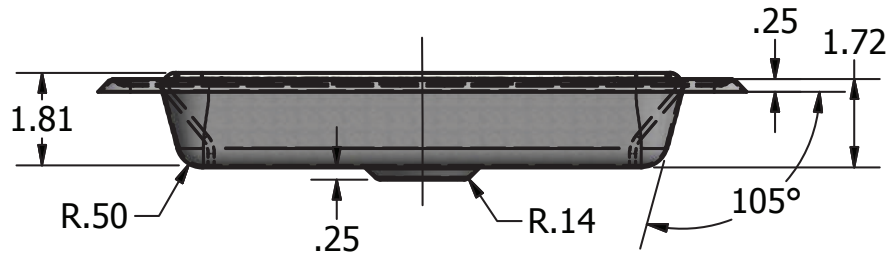

Use your smart phone to scan the above QR code to visit our website: www.bk-resources.com

Glass Filler Water Station Sink Only

Model: BK-WS

PRODUCT SPECIFICATION SHEET

RESOURCES

Product Specifications:

- T-304 Stainless Steel
- O.A Dimensions 12^{11/16"} (l) x 10^{3/4"} (w) x 1^{3/4"} (h)
- Locking Clip For Continuous Flow

Certifications:

Glass Filler Water Station Sink Only

Model: BK-WS

BK-WS ISO VIEW
Scale = 1:4

Exploded Parts Detail:

Diagram #	Quantity	Part Number	Description
1	1	BK-WS	Water Station
2	1	BK-WS-G	Grate