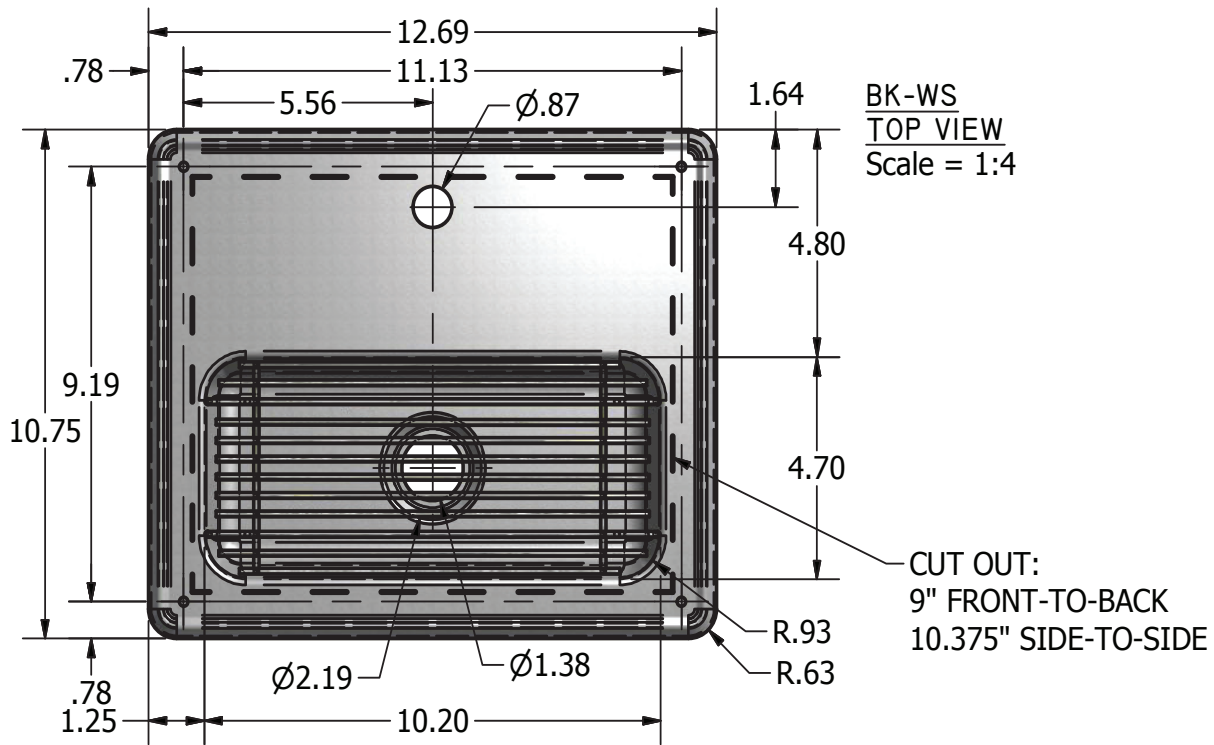

Use your smart phone to scan the above QR code to visit our website: www.bk-resources.com

Glass Filler Water Station Sink Only

Model: BK-WS

PRODUCT SPECIFICATION SHEET

RESOURCES

Product Specifications:

- T-304 Stainless Steel
- O.A Dimensions 12^{11/16"} (l) x 10^{3/4"} (w) x 1^{3/4"} (h)
- Locking Clip For Continuous Flow

Certifications:

Glass Filler Water Station Sink Only

Model: BK-WS

BK-WS ISO VIEW
Scale = 1:4

Exploded Parts Detail:

Diagram #	Quantity	Part Number	Description
1	1	BK-WS	Water Station
2	1	BK-WS-G	Grate