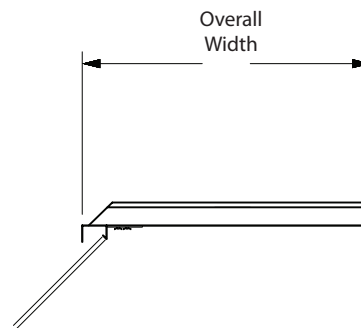

Detachable Drainboards

For Use With Budget Sinks

Use your smart phone to scan the above QR code to visit our website:
www.bk-resources.com

Sink Sold Separate

Features:

- Designed For Use On BK8BS Budget Sinks
- Easy To Attach & Detach
- Self Tapping Screws Included

Material:

- 18 ga. T-430 Stainless Steel

Part Number	Overall Dim. (l x w x h)	Brace Length
BK8BS-DD18	18" x 18" x 3 1/4"	29 3/8"
BK8BS-DD1821	21" x 18" x 3 1/4"	29 3/8"
BK8BS-DD24	24" x 24" x 3 1/4"	35 1/4"