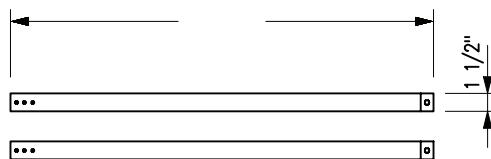

Detachable Drainboards

For Use With Budget Sinks

Use your smart phone to scan the above QR code to visit our website:
www.bk-resources.com

Sink Sold Separate

Features:

- Designed For Use On BK8BS Budget Sinks
- Easy To Attach & Detach
- Self Tapping Screws Included

Material:

- 18 ga. T-430 Stainless Steel

Part Number	Overall Dim. (l x w x h)	Brace Length
BK8BS-DD18	18" x 18" x 3 1/4"	29 3/8"
BK8BS-DD1821	21" x 18" x 3 1/4"	29 3/8"
BK8BS-DD24	24" x 24" x 3 1/4"	35 1/4"