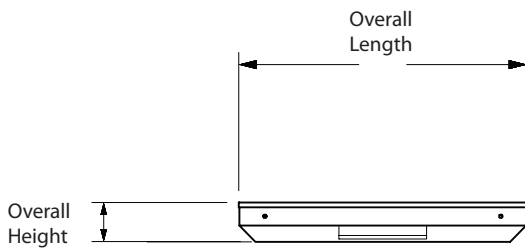

Material:

- 18 ga. T-430 Stainless Steel

Part Number	Overall Dim. (l x w x h)	Brace Length
BK8BS-DD18	18" x 18" x 3 1/4"	29 3/8"
BK8BS-DD1821	21" x 18" x 3 1/4"	29 3/8"
BK8BS-DD24	24" x 24" x 3 1/4"	35 1/4"