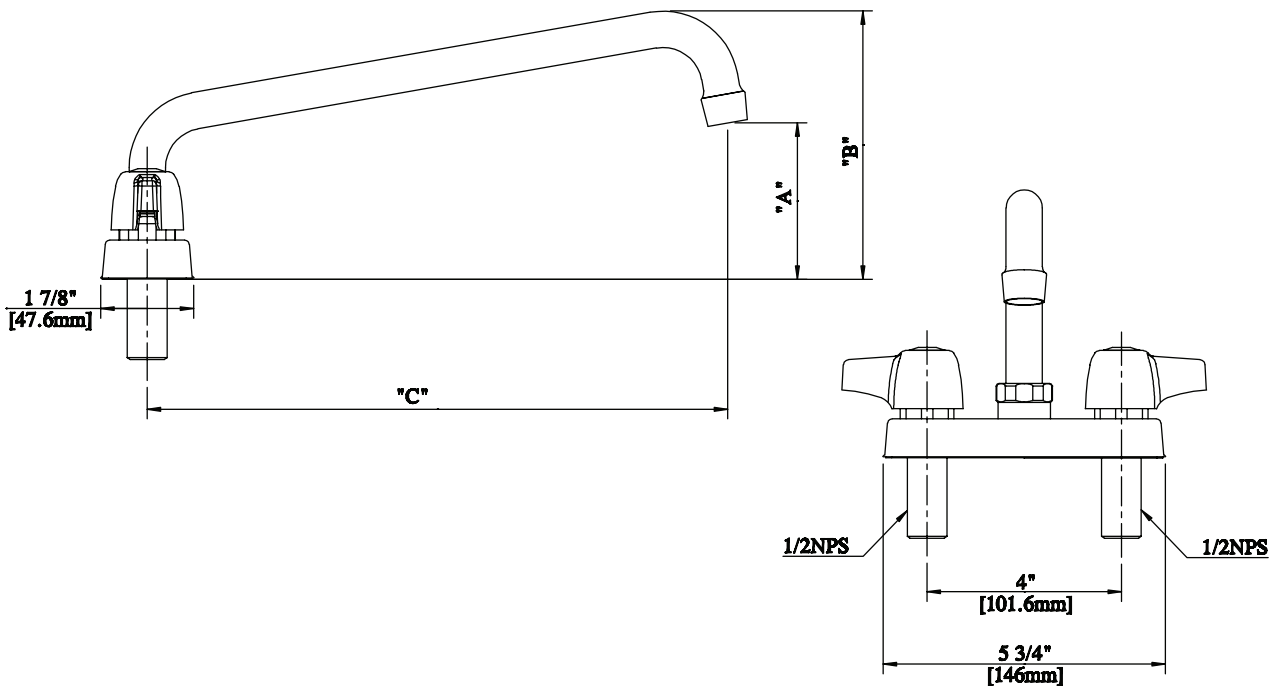

Use your smart phone to scan the above QR code to visit our website: www.bk-resources.com

4" Deck Mount Standard Duty Faucet with Swing Spout

Model: BKD-G, Lead Free

Options:

BKF-C414-VR Vandal Resistant Aerator - .5 GPM

Product Specifications:

- 1/4 Turn Ceramic Cartridges
- Color Coded Hot & Cold Indicators
- Double O-Ring Spout Seal
- High Polished Nickel Chrome Finish
- Lead Free Compliant
- Full Replacement Parts Available

Product Detail:

Model Number	DIM. A	DIM. B	DIM. C
BKD-6-G	1.88" [47.6]	4.16" [105.6]	6" [152.4]
BKD-8-G	2.31" [58.7]	4.56" [115.8]	8" [203.2]
BKD-10-G	2.69" [68.3]	4.88" [123.8]	10" [254]
BKD-12-G	3.09" [78.6]	5.31" [134.9]	12" [304.8]
BKD-14-G	3.5" [88.9]	5.75" [146]	14" [355.6]
BKD-16-G	3.88" [98.4]	6.09" [154.8]	16" [406.4]

Certifications:

PRODUCT SPECIFICATION SHEET

RESOURCES

4" Deck Mount Standard Duty Faucet with Swing Spout

Model: BKD-G, Lead Free

Exploded Parts Detail:

Diagram #	Quantity	Part Number	Description
1	1	BKD-G	Faucet Body
2	1	BKF-BASE	Base
3	2	(1)BKF-W-CV & (1)BKF-W-HV	Cartridge
7	2	BKF-MN	Mounting Nut
8	2	BKF-MW	Mounting Washer
10	2	BKF-DBH	Handle
11	1	BKF-SPT-XX	Spout
11A	1	BKF-AER	Aerator
11B	2	BKF-O-RING	O-Ring
11C	1	BKF-SPF-S	Spacer
11D	1	BKF-SPF-SN	Spout Nut