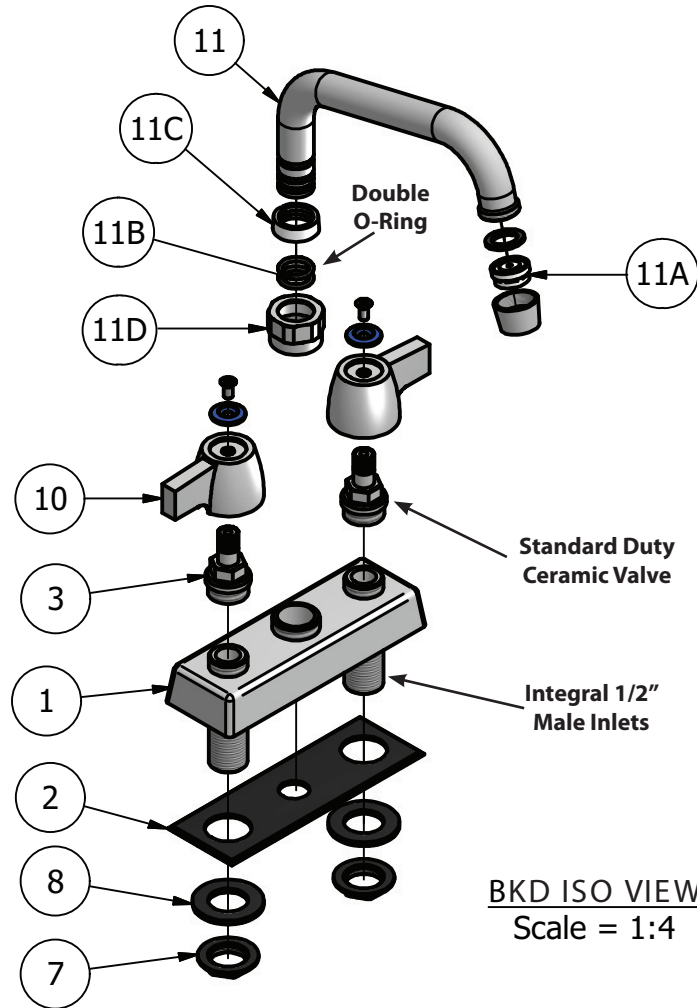

Product Specifications:

- 1/4 Turn Ceramic Cartridges
- Color Coded Hot & Cold Indicators
- Double O-Ring Spout Seal
- High Polished Nickel Chrome Finish
- Lead Free Compliant
- Full Replacement Parts Available

Product Detail:

Model Number	DIM. A	DIM. B	DIM. C
BKD-6-G	1.88" [47.6]	4.16" [105.6]	6" [152.4]
BKD-8-G	2.31" [58.7]	4.56" [115.8]	8" [203.2]
BKD-10-G	2.69" [68.3]	4.88" [123.8]	10" [254]
BKD-12-G	3.09" [78.6]	5.31" [134.9]	12" [304.8]
BKD-14-G	3.5" [88.9]	5.75" [146]	14" [355.6]
BKD-16-G	3.88" [98.4]	6.09" [154.8]	16" [406.4]

Certifications:

PRODUCT SPECIFICATION SHEET

RESOURCES

4" Deck Mount Standard Duty Faucet with Swing Spout

Model: BKD-G, Lead Free

Exploded Parts Detail:

Diagram #	Quantity	Part Number	Description
1	1	BKD-G	Faucet Body
2	1	BKF-BASE	Base
3	2	(1)BKF-W-CV & (1)BKF-W-HV	Cartridge
7	2	BKF-MN	Mounting Nut
8	2	BKF-MW	Mounting Washer
10	2	BKF-DBH	Handle
11	1	BKF-SPT-XX	Spout
11A	1	BKF-AER	Aerator
11B	2	BKF-O-RING	O-Ring
11C	1	BKF-SPF-S	Spacer
11D	1	BKF-SPF-SN	Spout Nut

Optional Spouts & Parts:

- Standard Duty Gooseneck Spout**
BKF-SPT-3G-G, BKF-SPT-5G-G
BKF-SPT-8G-G
- Standard Duty DJ Swing Spout**
BKF-SPT-18-G
- Standard Duty Swing Spout**
BKF-SPT-6-G, BKF-SPT-8-G
BKF-SPT-10-G, BKF-SPT-12-G
BKF-SPT-14-G, BKF-SPT-16-G
- BKF-C414-VR**
Vandal Resistant Aerator - .5 GPM