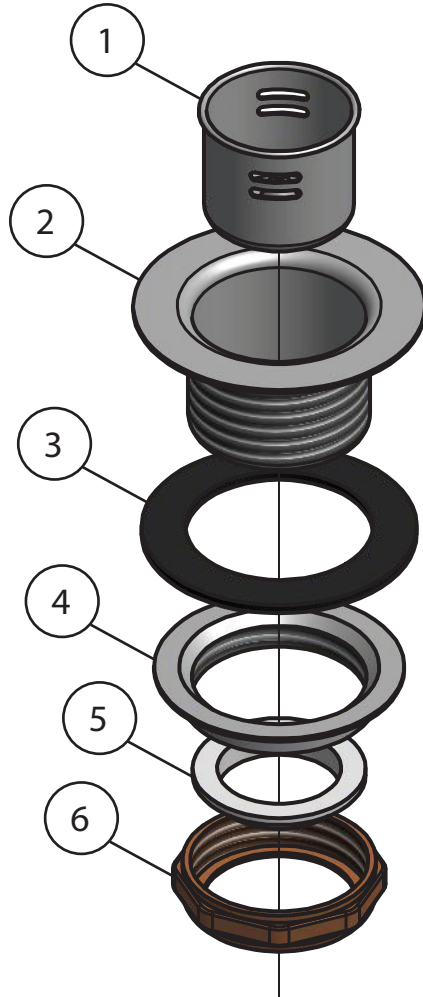

Use your smart phone to scan the above QR code to visit our website: www.bk-resources.com

1 7/8" SS Basket Drain

Model: BKDR-2

Product Specifications:

- Crumb Cup Included
- 1 1/2" Outlet Connection

1 7/8" SS Basket Drain

Model: BKDR-2

Exploded Parts Detail:

Diagram #	Quantity	Part Number	Description
1	1	BKDR-2-CC	Crumb Cup
2	1	BKDR-2	Drain Body
3	1	BKDR-2-W	Rubber Washer
4	1	BKDR-2-MN	Mounting Nut
5	1	BKDR-TPW	Tail Piece Washer
6	1	BKDR-2-WVT	Tailpiece Nut