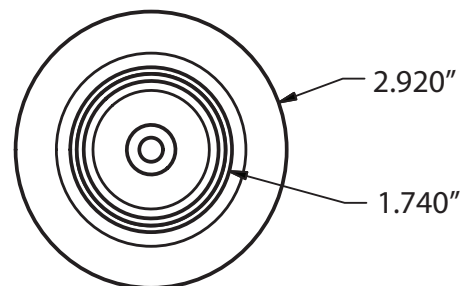

Use your smart phone to scan the above QR code to visit our website: www.bk-resources.com

1 7/8" SS Basket Drain

Model: BKDR-2

Product Specifications:

- Crumb Cup Included
- 1 1/2" Outlet Connection

1 7/8" SS Basket Drain

Model: BKDR-2

Exploded Parts Detail:

Diagram #	Quantity	Part Number	Description
1	1	BKDR-2-CC	Crumb Cup
2	1	BKDR-2	Drain Body
3	1	BKDR-2-W	Rubber Washer
4	1	BKDR-2-MN	Mounting Nut
5	1	BKDR-TPW	Tail Piece Washer
6	1	BKDR-2-WVT	Tailpiece Nut