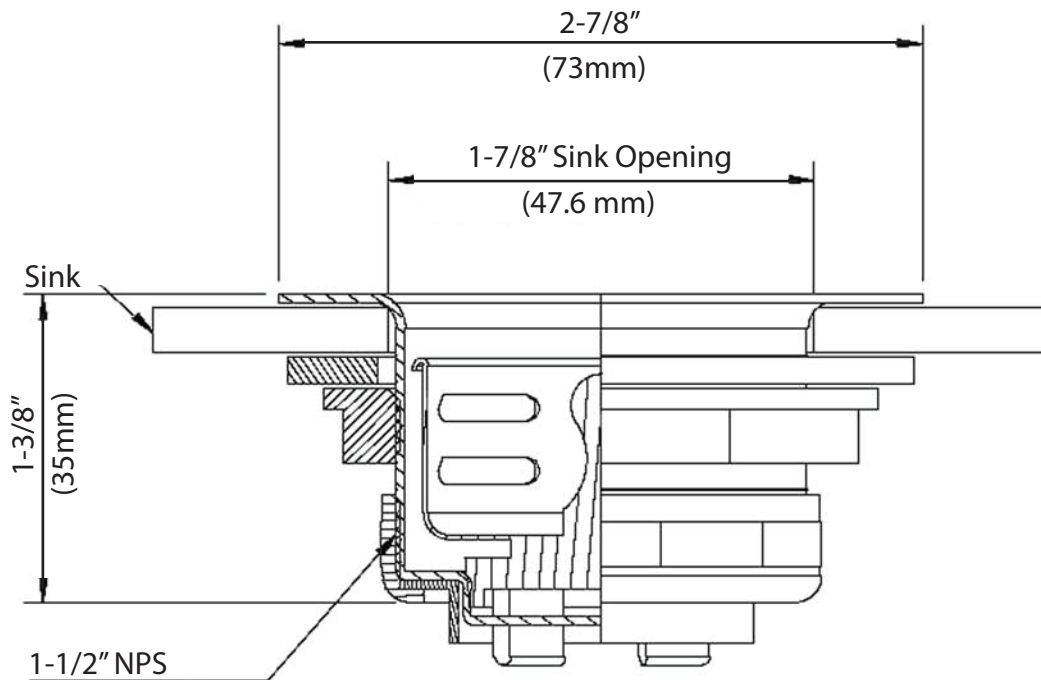

Use your smart phone to scan the above QR code to visit our website: www.bk-resources.com

1 7/8" SS Basket Drain

Model: BKDR-2

Product Specifications:

- Crumb Cup Included
- 1 1/2" Outlet Connection

1 7/8" SS Basket Drain

Model: BKDR-2

Exploded Parts Detail:

Diagram #	Quantity	Part Number	Description
1	1	BKDR-2-CC	Crumb Cup
2	1	BKDR-2	Drain Body
3	1	BKDR-2-W	Rubber Washer
4	1	BKDR-2-MN	Mounting Nut
5	1	BKDR-TPW	Tail Piece Washer
6	1	BKDR-2-WVT	Tailpiece Nut