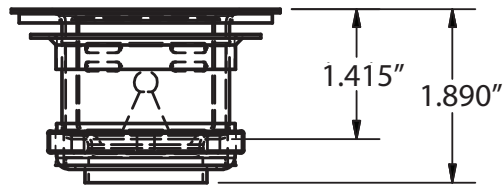

Use your smart phone to scan the above QR code to visit our website: www.bk-resources.com

1 7/8" SS Basket Drain

Model: BKDR-2

Product Specifications:

- Crumb Cup Included
- 1 1/2" Outlet Connection

1 7/8" SS Basket Drain

Model: BKDR-2

Exploded Parts Detail:

Diagram #	Quantity	Part Number	Description
1	1	BKDR-2-CC	Crumb Cup
2	1	BKDR-2	Drain Body
3	1	BKDR-2-W	Rubber Washer
4	1	BKDR-2-MN	Mounting Nut
5	1	BKDR-TPW	Tail Piece Washer
6	1	BKDR-2-WVT	Tailpiece Nut