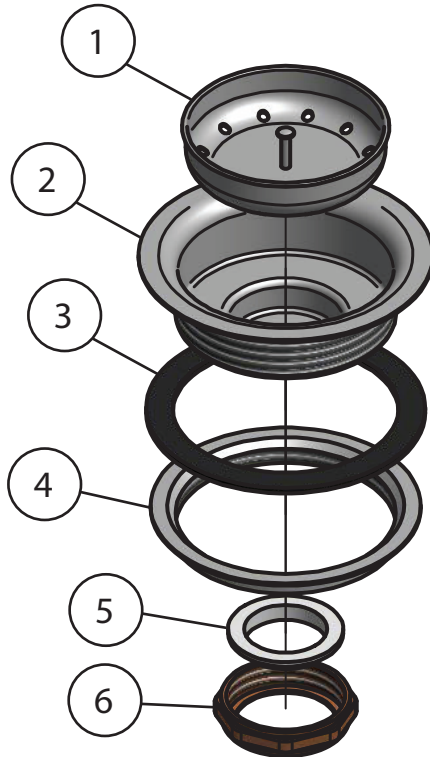

Use your smart phone to scan the above QR code to visit our website: www.bk-resources.com

3 1/2" SS Basket Drain

Model: BKDR-4

Product Specifications:

- Crumb Cup Included
- 1 1/2" Outlet Connection

3 1/2" SS Basket Drain

Model: BKDR-4

BKDR-4 - ISO VIEW

Scale = 1:3

Exploded Parts Detail:

Diagram #	Quantity	Part Number	Description
1	1	BK-DC-35	Crumb Cup
2	1	BKDR-4	Drain Body
3	1	BKDR-4-W	Washer
4	1	BKDR-4-LN	Lock Nut
5	1	BKDR-TPW	Tail Piece Washer
6	1	BKDR-TPN	Tail Piece Nut