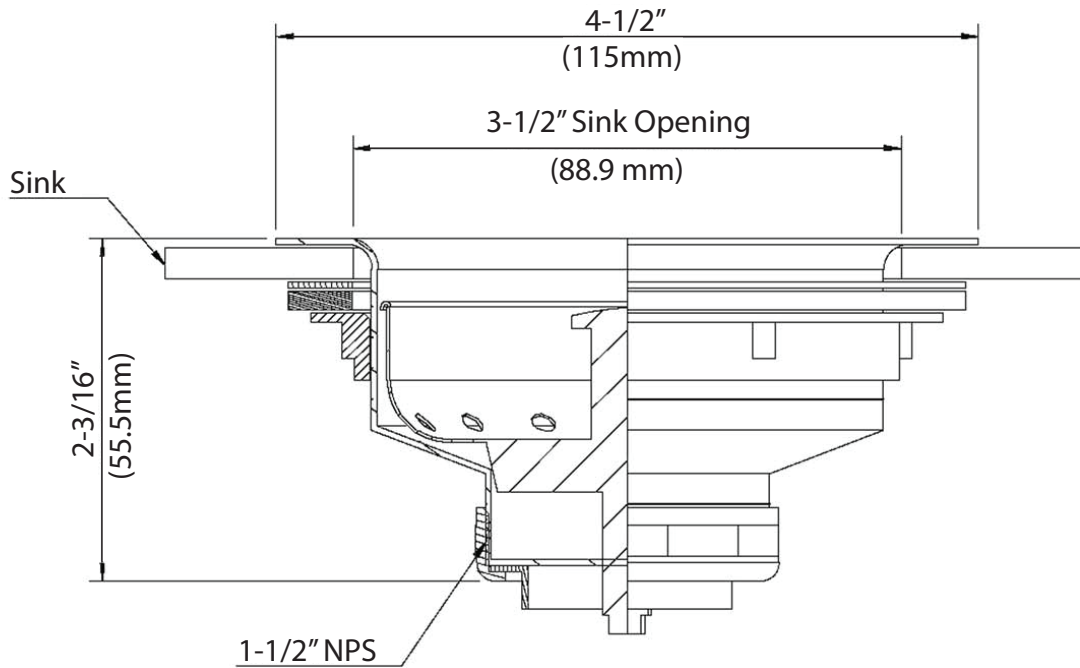

Use your smart phone to scan the above QR code to visit our website: www.bk-resources.com

3 1/2" SS Basket Drain

Model: BKDR-4

Product Specifications:

- Crumb Cup Included
- 1 1/2" Outlet Connection

3 1/2" SS Basket Drain

Model: BKDR-4

BKDR-4 - ISO VIEW

Scale = 1:3

Exploded Parts Detail:

Diagram #	Quantity	Part Number	Description
1	1	BK-DC-35	Crumb Cup
2	1	BKDR-4	Drain Body
3	1	BKDR-4-W	Washer
4	1	BKDR-4-LN	Lock Nut
5	1	BKDR-TPW	Tail Piece Washer
6	1	BKDR-TPN	Tail Piece Nut