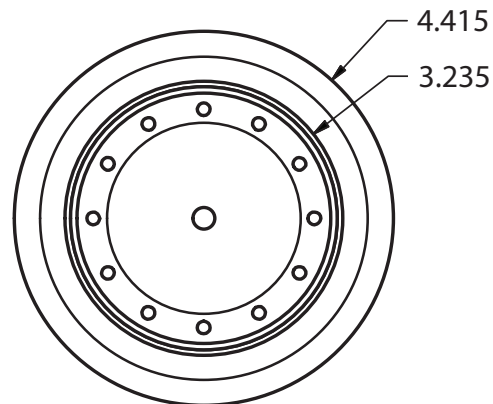

Use your smart phone to scan the above QR code to visit our website: www.bk-resources.com

3 1/2" SS Basket Drain

Model: BKDR-4

Product Specifications:

- Crumb Cup Included
- 1 1/2" Outlet Connection

3 1/2" SS Basket Drain

Model: BKDR-4

BKDR-4 - ISO VIEW

Scale = 1:3

Exploded Parts Detail:

Diagram #	Quantity	Part Number	Description
1	1	BK-DC-35	Crumb Cup
2	1	BKDR-4	Drain Body
3	1	BKDR-4-W	Washer
4	1	BKDR-4-LN	Lock Nut
5	1	BKDR-TPW	Tail Piece Washer
6	1	BKDR-TPN	Tail Piece Nut