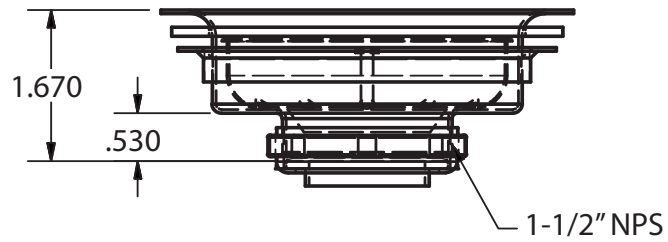

Use your smart phone to scan the above QR code to visit our website: www.bk-resources.com

3 1/2" SS Basket Drain

Model: BKDR-4

Product Specifications:

- Crumb Cup Included
- 1 1/2" Outlet Connection

3 1/2" SS Basket Drain

Model: BKDR-4

BKDR-4 - ISO VIEW

Scale = 1:3

Exploded Parts Detail:

Diagram #	Quantity	Part Number	Description
1	1	BK-DC-35	Crumb Cup
2	1	BKDR-4	Drain Body
3	1	BKDR-4-W	Washer
4	1	BKDR-4-LN	Lock Nut
5	1	BKDR-TPW	Tail Piece Washer
6	1	BKDR-TPN	Tail Piece Nut