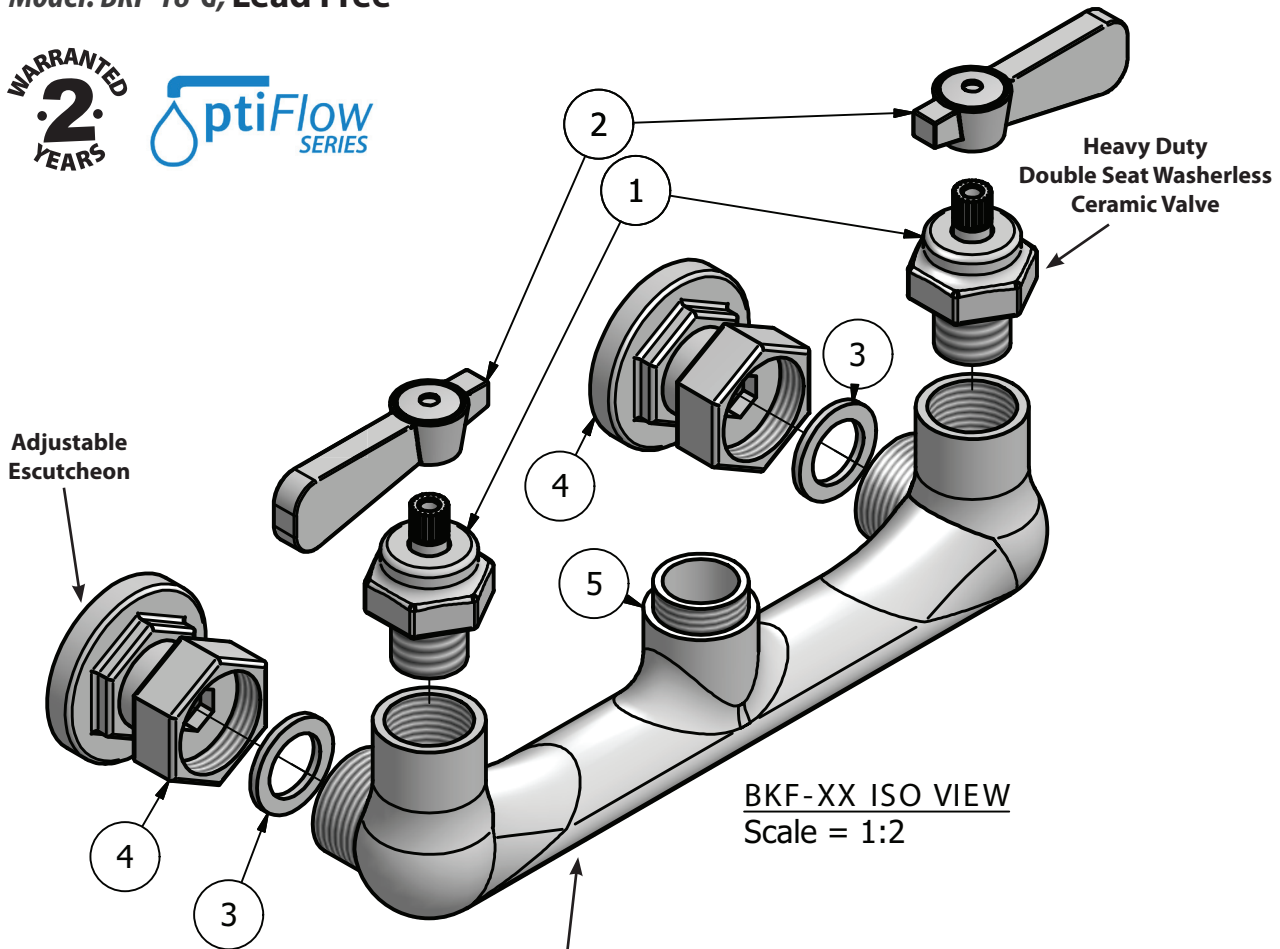

Product Specifications:

- Heavy Duty Double Seat 1/4 Turn Ceramic Cartridges
- Color Coded Hot & Cold Indicators
- Double O-Ring Spout Seal
- High Polished Triple Dipped Chrome Finish
- Integral Check Valve
- Lead Free Compliant
- Full Replacement Parts Available

Certifications:

PRODUCT SPECIFICATION SHEET

RESOURCES

8" Splash Mount Heavy Duty Faucet with DJ Swing Spout

Model: BKF-18-G, Lead Free

Exploded Parts Detail:

Diagram #	Quantity	Part Number	Description
1	2	BKF-CV/HV	Cartridge Assembly
2	2	BK-SBH	Handle
3	2	BKF-MW	Mounting Washer
4	2	BKF-ESC	Mounting Coupling
5	1	BKF-XX	BKF-XX Body