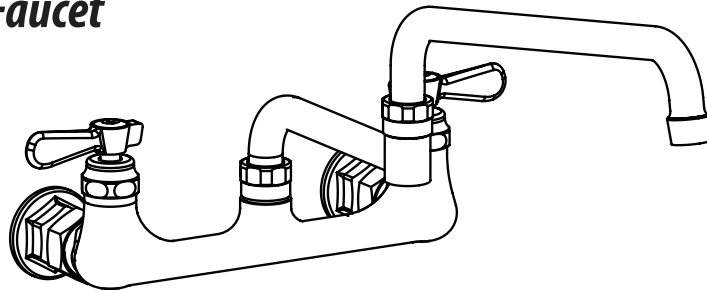

Use your smart phone to scan the above QR code to visit our website: www.bk-resources.com

8" Splash Mount Heavy Duty Faucet with DJ Swing Spout

Model: BKF-18-G, Lead Free

Options:

BK-DMMK-90
Faucet Mounting Kit - SOLD SEPARATELY

Product Specifications:

- Heavy Duty Double Seat 1/4 Turn Ceramic Cartridges
- Color Coded Hot & Cold Indicators
- Double O-Ring Spout Seal
- High Polished Triple Dipped Chrome Finish
- Integral Check Valve
- Lead Free Compliant
- Full Replacement Parts Available

Certifications:

PRODUCT SPECIFICATION SHEET

RESOURCES

8" Splash Mount Heavy Duty Faucet with DJ Swing Spout

Model: BKF-18-G, Lead Free

Exploded Parts Detail:

Diagram #	Quantity	Part Number	Description
1	2	BKF-CV/HV	Cartridge Assembly
2	2	BK-SBH	Handle
3	2	BKF-MW	Mounting Washer
4	2	BKF-ESC	Mounting Coupling
5	1	BKF-XX	BKF-XX Body