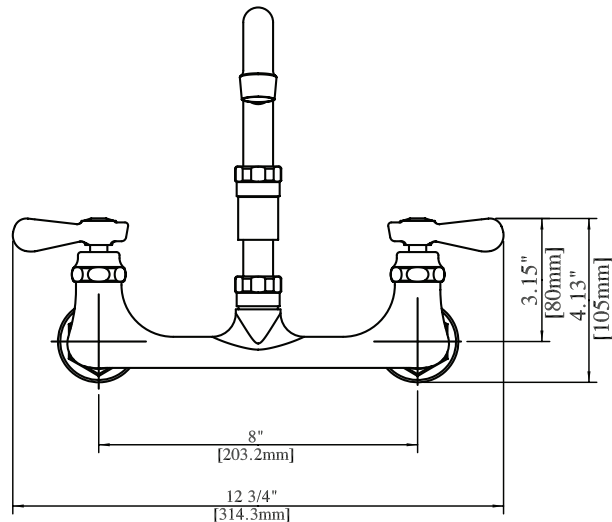

Use your smart phone to scan the above QR code to visit our website: www.bk-resources.com

8" Splash Mount Heavy Duty Faucet with DJ Swing Spout

Model: BKF-18-G, Lead Free

Options:

BK-DMMK-90
Faucet Mounting Kit - SOLD SEPARATELY

Product Specifications:

- Heavy Duty Double Seat 1/4 Turn Ceramic Cartridges
- Color Coded Hot & Cold Indicators
- Double O-Ring Spout Seal
- High Polished Triple Dipped Chrome Finish
- Integral Check Valve
- Lead Free Compliant
- Full Replacement Parts Available

Certifications:

PRODUCT SPECIFICATION SHEET

RESOURCES

8" Splash Mount Heavy Duty Faucet with DJ Swing Spout

Model: BKF-18-G, Lead Free

Exploded Parts Detail:

Diagram #	Quantity	Part Number	Description
1	2	BKF-CV/HV	Cartridge Assembly
2	2	BK-SBH	Handle
3	2	BKF-MW	Mounting Washer
4	2	BKF-ESC	Mounting Coupling
5	1	BKF-XX	BKF-XX Body