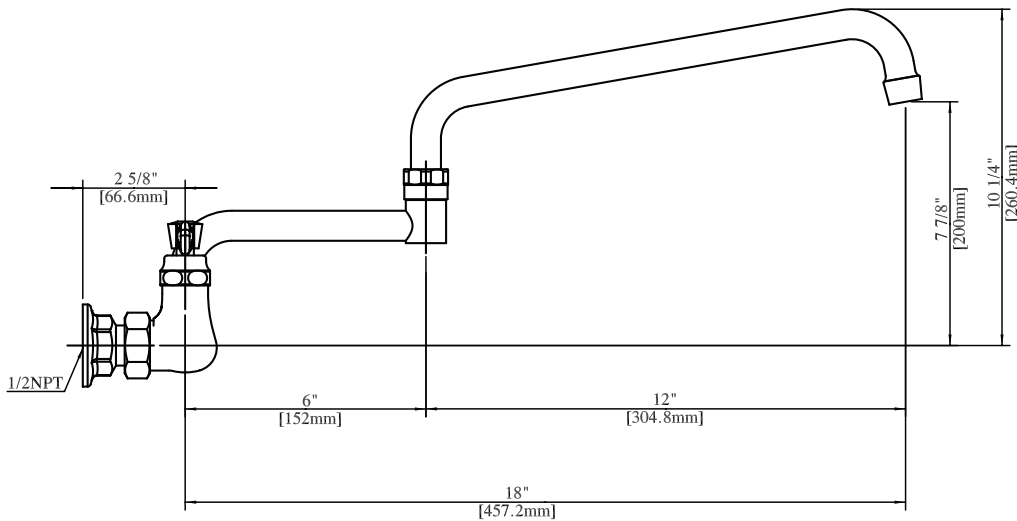

Use your smart phone to scan the above QR code to visit our website: www.bk-resources.com

8" Splash Mount Heavy Duty Faucet with DJ Swing Spout

Model: BKF-18-G, Lead Free

Options:

BK-DMMK-90
Faucet Mounting Kit - SOLD SEPARATELY

Product Specifications:

- Heavy Duty Double Seat 1/4 Turn Ceramic Cartridges
- Color Coded Hot & Cold Indicators
- Double O-Ring Spout Seal
- High Polished Triple Dipped Chrome Finish
- Integral Check Valve
- Lead Free Compliant
- Full Replacement Parts Available