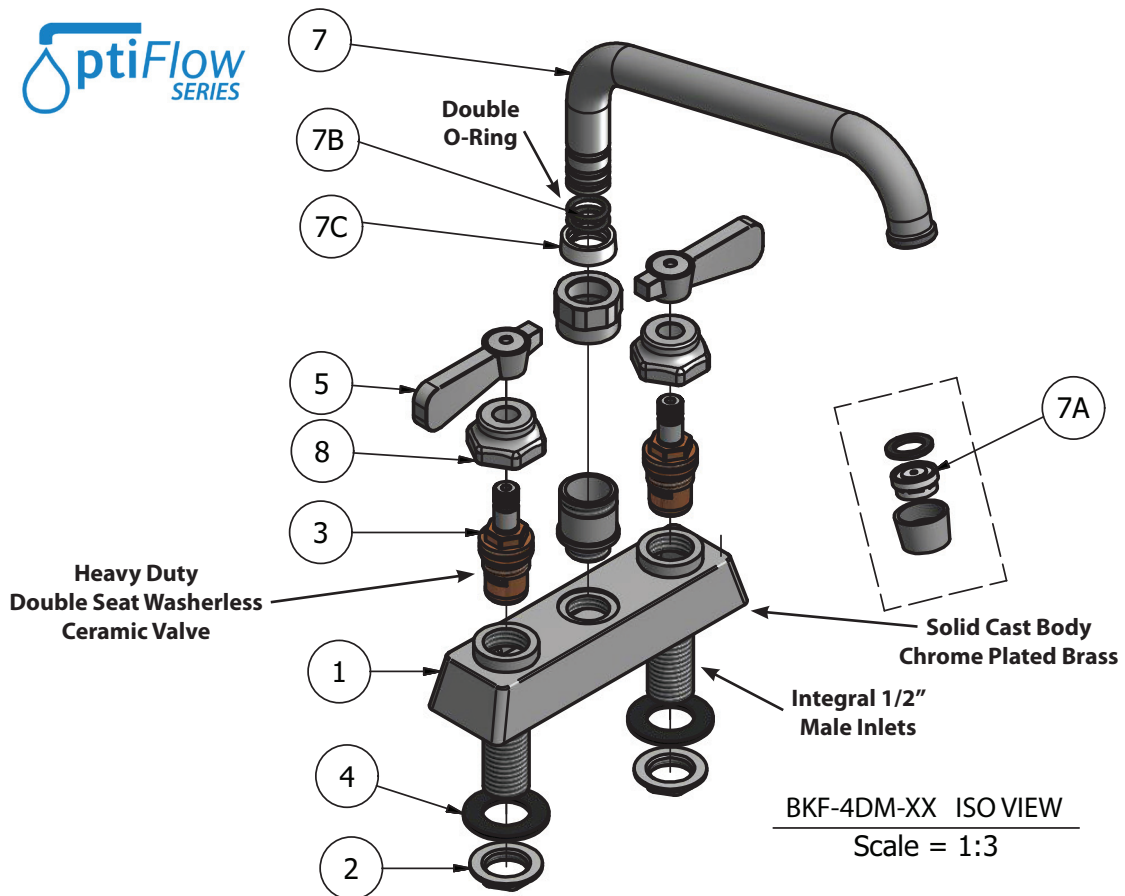

Use your smart phone to scan the above QR code to visit our website: www.bk-resources.com

4" Deck Mount Solid Body Faucet with Swing Spout

Model: BKF-4DM-G, Lead Free

Options:

Product Specifications:

- Heavy Duty Double Seat 1/4 Turn Ceramic Cartridges
- Color Coded Hot & Cold Indicators
- Double O-Ring Spout Seal
- High Polished Triple Dipped Chrome Finish
- Integral Check Valve
- Lead Free Compliant
- Full Replacement Parts Available

Product Detail:

Model Number	DIM. A	DIM. B	DIM. C
BKF-4DM-6-G	2.75" [69.8]	5" [127]	6" [152.4]
BKF-4DM-8-G	3.16" [80.2]	5.38" [136.5]	8" [203.2]
BKF-4DM-10-G	3.56" [90.5]	5.75" [146]	10" [254]
BKF-4DM-12-G	3.88" [98.4]	6.16" [156.4]	12" [304.8]
BKF-4DM-14-G	4.31" [109.5]	6.56" [166.7]	14" [355.6]
BKF-4DM-16-G	4.75" [120.6]	6.88" [174.6]	16" [406.4]

Certifications:

PRODUCT SPECIFICATION SHEET

RESOURCES

4" Deck Mount Solid Body Faucet with Swing Spout

Model: BKF-4DM-G, Lead Free

Exploded Parts Detail:

Diagram #	Quantity	Part Number	Description
1	1	BKF-4DM-XX	Faucet Body
2	2	BKF-MN	Mounting Nut
3	2	(1)BKF-W-CV & (1)BKF-W-HV	Ceramic Valves
4	2	BKF-MW	Mounting Washer
5	2	BKF-SBH	Handle
7	1	BKF-SPT-XX	Spout
7A	1	BKF-AER	Aerator
7B	2	BKF-SPF-O-RING	O-Ring
7C	1	BKF-SPF-S	Spacer
8	2	BKF-BONNET	Bonnet

Optional Spouts & Parts:

Heavy Duty Gooseneck Spout
BKF-HSPT-3G-G, BKF-HSPT-5G-G
BKF-HSPT-8G-G

Heavy Duty DJ Swing Spout
BKF-HSPT-18-G

Heavy Duty Swing Spout
BKF-HSPT-6-G, BKF-HSPT-8-G
BKF-HSPT-10-G, BKF-HSPT-12-G
BKF-HSPT-14-G, BKF-HSPT-16-G