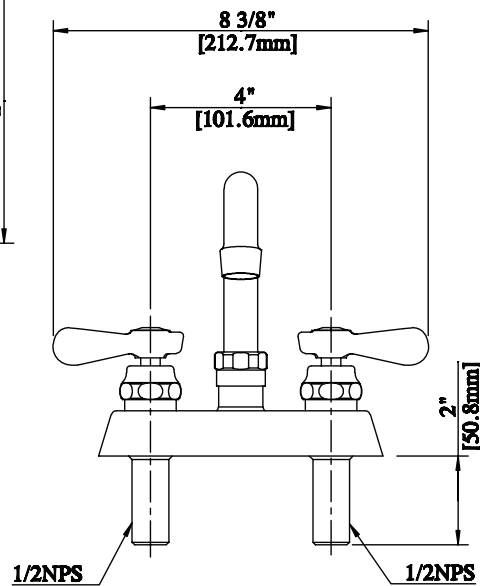

Use your smart phone to scan the above QR code to visit our website: www.bk-resources.com

4" Deck Mount Solid Body Faucet with Swing Spout

Model: BKF-4DM-G, Lead Free

Options:

Product Specifications:

- Heavy Duty Double Seat 1/4 Turn Ceramic Cartridges
- Color Coded Hot & Cold Indicators
- Double O-Ring Spout Seal
- High Polished Triple Dipped Chrome Finish
- Integral Check Valve
- Lead Free Compliant
- Full Replacement Parts Available

Product Detail:

Model Number	DIM. A	DIM. B	DIM. C
BKF-4DM-6-G	2.75" [69.8]	5" [127]	6" [152.4]
BKF-4DM-8-G	3.16" [80.2]	5.38" [136.5]	8" [203.2]
BKF-4DM-10-G	3.56" [90.5]	5.75" [146]	10" [254]
BKF-4DM-12-G	3.88" [98.4]	6.16" [156.4]	12" [304.8]
BKF-4DM-14-G	4.31" [109.5]	6.56" [166.7]	14" [355.6]
BKF-4DM-16-G	4.75" [120.6]	6.88" [174.6]	16" [406.4]

Certifications:

PRODUCT SPECIFICATION SHEET

RESOURCES

4" Deck Mount Solid Body Faucet with Swing Spout

Model: BKF-4DM-G, Lead Free

Exploded Parts Detail:

Diagram #	Quantity	Part Number	Description
1	1	BKF-4DM-XX	Faucet Body
2	2	BKF-MN	Mounting Nut
3	2	(1)BKF-W-CV & (1)BKF-W-HV	Ceramic Valves
4	2	BKF-MW	Mounting Washer
5	2	BKF-SBH	Handle
7	1	BKF-SPT-XX	Spout
7A	1	BKF-AER	Aerator
7B	2	BKF-SPF-O-RING	O-Ring
7C	1	BKF-SPF-S	Spacer
8	2	BKF-BONNET	Bonnet