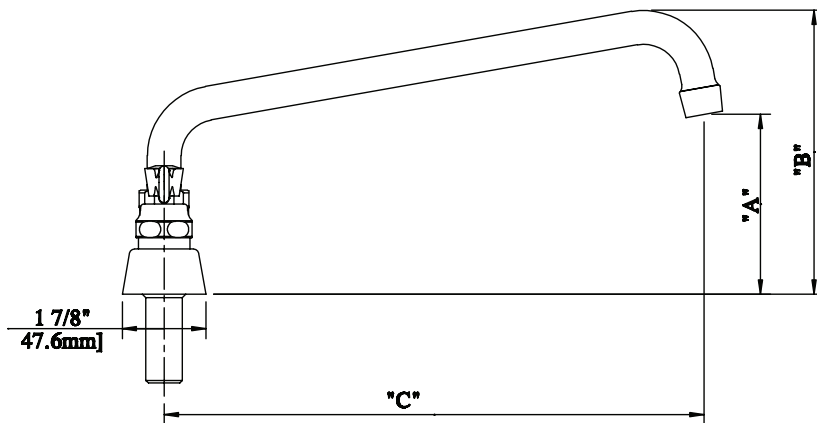

Use your smart phone to scan the above QR code to visit our website: www.bk-resources.com

4" Deck Mount Solid Body Faucet with Swing Spout

Model: BKF-4DM-G, Lead Free

Options:

Product Specifications:

- Heavy Duty Double Seat 1/4 Turn Ceramic Cartridges
- Color Coded Hot & Cold Indicators
- Double O-Ring Spout Seal
- High Polished Triple Dipped Chrome Finish
- Integral Check Valve
- Lead Free Compliant
- Full Replacement Parts Available

Product Detail:

Model Number	DIM. A	DIM. B	DIM. C
BKF-4DM-6-G	2.75" [69.8]	5" [127]	6" [152.4]
BKF-4DM-8-G	3.16" [80.2]	5.38" [136.5]	8" [203.2]
BKF-4DM-10-G	3.56" [90.5]	5.75" [146]	10" [254]
BKF-4DM-12-G	3.88" [98.4]	6.16" [156.4]	12" [304.8]
BKF-4DM-14-G	4.31" [109.5]	6.56" [166.7]	14" [355.6]
BKF-4DM-16-G	4.75" [120.6]	6.88" [174.6]	16" [406.4]

Certifications:

PRODUCT SPECIFICATION SHEET

RESOURCES

4" Deck Mount Solid Body Faucet with Swing Spout

Model: BKF-4DM-G, Lead Free

Exploded Parts Detail:

Diagram #	Quantity	Part Number	Description
1	1	BKF-4DM-XX	Faucet Body
2	2	BKF-MN	Mounting Nut
3	2	(1)BKF-W-CV & (1)BKF-W-HV	Ceramic Valves
4	2	BKF-MW	Mounting Washer
5	2	BKF-SBH	Handle
7	1	BKF-SPT-XX	Spout
7A	1	BKF-AER	Aerator
7B	2	BKF-SPF-O-RING	O-Ring
7C	1	BKF-SPF-S	Spacer
8	2	BKF-BONNET	Bonnet