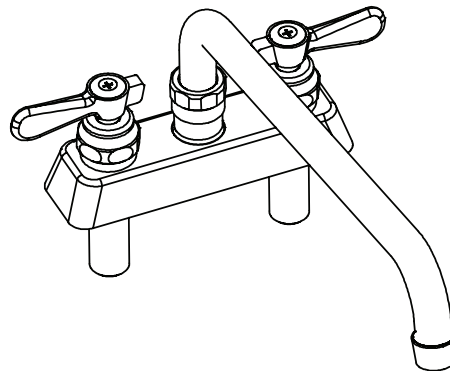

Use your smart phone to scan the above QR code to visit our website: www.bk-resources.com

4" Deck Mount Solid Body Faucet with Swing Spout

Model: BKF-4DM-G, Lead Free

Options:

Product Specifications:

- Heavy Duty Double Seat 1/4 Turn Ceramic Cartridges
- Color Coded Hot & Cold Indicators
- Double O-Ring Spout Seal
- High Polished Triple Dipped Chrome Finish
- Integral Check Valve
- Lead Free Compliant
- Full Replacement Parts Available

Product Detail:

Model Number	DIM. A	DIM. B	DIM. C
BKF-4DM-6-G	2.75" [69.8]	5" [127]	6" [152.4]
BKF-4DM-8-G	3.16" [80.2]	5.38" [136.5]	8" [203.2]
BKF-4DM-10-G	3.56" [90.5]	5.75" [146]	10" [254]
BKF-4DM-12-G	3.88" [98.4]	6.16" [156.4]	12" [304.8]
BKF-4DM-14-G	4.31" [109.5]	6.56" [166.7]	14" [355.6]
BKF-4DM-16-G	4.75" [120.6]	6.88" [174.6]	16" [406.4]

Certifications:

PRODUCT SPECIFICATION SHEET

RESOURCES

4" Deck Mount Solid Body Faucet with Swing Spout

Model: BKF-4DM-G, Lead Free

Exploded Parts Detail:

Diagram #	Quantity	Part Number	Description
1	1	BKF-4DM-XX	Faucet Body
2	2	BKF-MN	Mounting Nut
3	2	(1)BKF-W-CV & (1)BKF-W-HV	Ceramic Valves
4	2	BKF-MW	Mounting Washer
5	2	BKF-SBH	Handle
7	1	BKF-SPT-XX	Spout
7A	1	BKF-AER	Aerator
7B	2	BKF-SPF-O-RING	O-Ring
7C	1	BKF-SPF-S	Spacer
8	2	BKF-BONNET	Bonnet