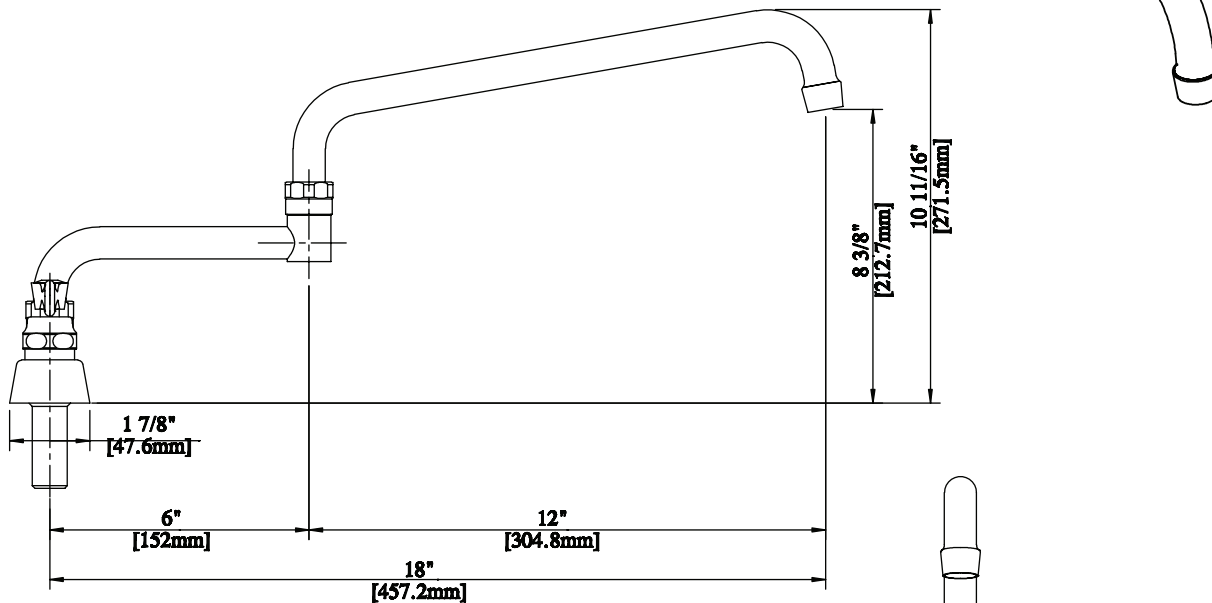

# 4" Deck Mount Solid Body Faucet with DJ Swing Spout

Model: BKF-4DM-18-G, Lead Free

### Product Specifications:

- Heavy Duty Double Seat 1/4 Turn Ceramic Cartridges
- Color Coded Hot & Cold Indicators
- Double O-Ring Spout Seal
- High Polished Triple Dipped Chrome Finish
- Integral Check Valve
- Lead Free Compliant
- Full Replacement Parts Available