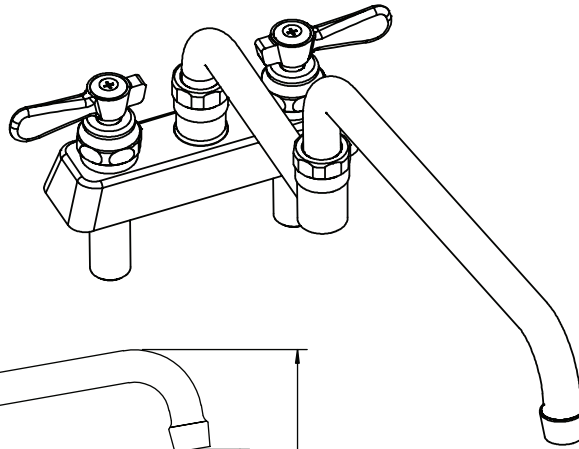

# 4" Deck Mount Solid Body Faucet with DJ Swing Spout

Model: BKF-4DM-18-G, Lead Free

### Product Specifications:

- Heavy Duty Double Seat 1/4 Turn Ceramic Cartridges
- Color Coded Hot & Cold Indicators
- Double O-Ring Spout Seal
- High Polished Triple Dipped Chrome Finish
- Integral Check Valve
- Lead Free Compliant
- Full Replacement Parts Available