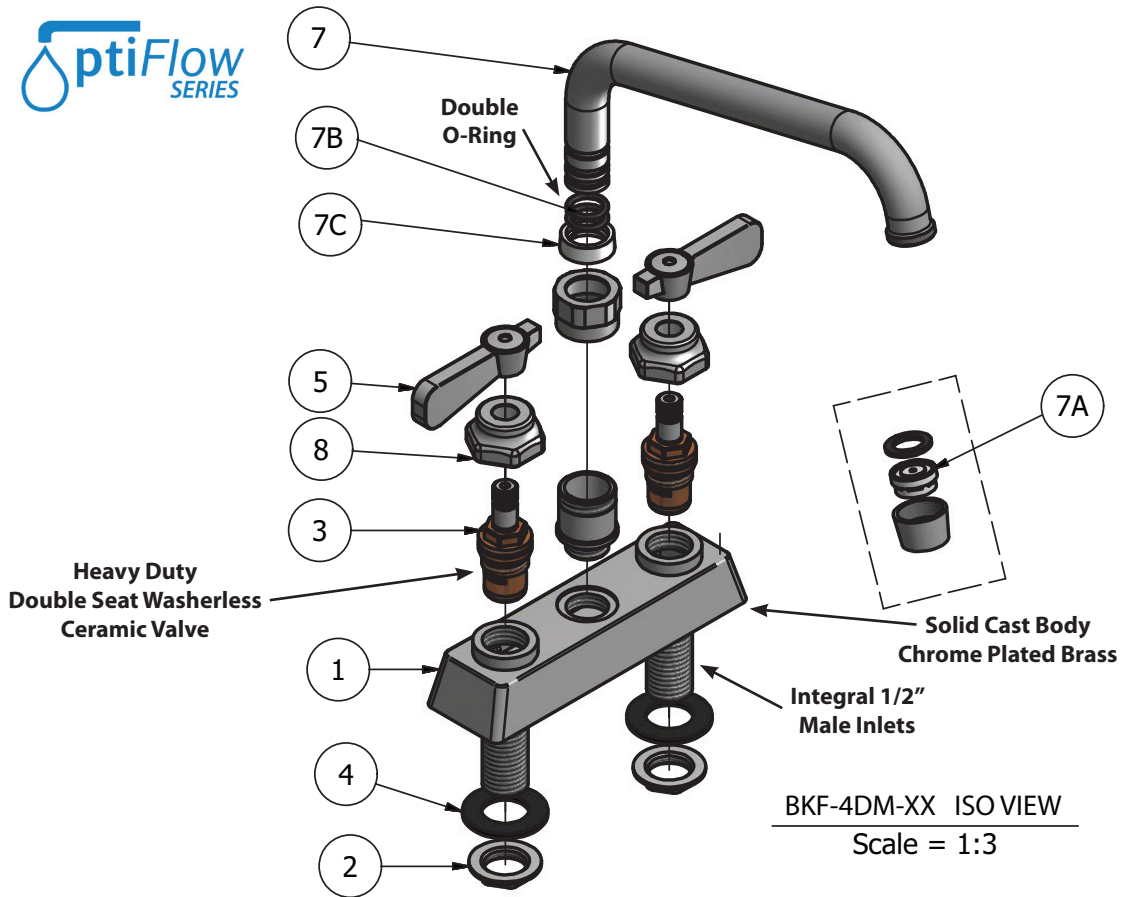

### Product Specifications:

- Heavy Duty Double Seat 1/4 Turn Ceramic Cartridges
- Color Coded Hot & Cold Indicators
- Double O-Ring Spout Seal
- High Polished Triple Dipped Chrome Finish
- Integral Check Valve
- Lead Free Compliant
- Full Replacement Parts Available

# 4" Deck Mount Solid Body Faucet with DJ Swing Spout

Model: BKF-4DM-18-G, Lead Free

### Exploded Parts Detail:

Diagram #	Quantity	Part Number	Description
1	1	BKF-4DM-XX	Faucet Body
2	2	BKF-MN	Mounting Nut
3	2	(1)BKF-W-CV & (1)BKF-W-HV	Ceramic Valves
4	2	BKF-MW	Mounting Washer
5	2	BKF-SBH	Handle
7	1	BKF-SPT-XX	Spout
7A	1	BKF-AER	Aerator
7B	2	BKF-SPF-O-RING	O-Ring
7C	1	BKF-SPF-S	Spacer
8	2	BKF-BONNET	Bonnet