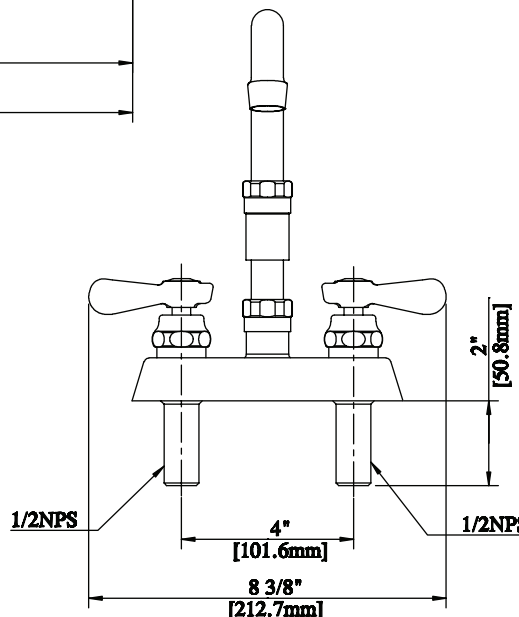

### Product Specifications:

- Heavy Duty Double Seat 1/4 Turn Ceramic Cartridges
- Color Coded Hot & Cold Indicators
- Double O-Ring Spout Seal
- High Polished Triple Dipped Chrome Finish
- Integral Check Valve
- Lead Free Compliant
- Full Replacement Parts Available

### Exploded Parts Detail:

Diagram #	Quantity	Part Number	Description
1	1	BKF-4DM-XX	Faucet Body
2	2	BKF-MN	Mounting Nut
3	2	(1)BKF-W-CV & (1)BKF-W-HV	Ceramic Valves
4	2	BKF-MW	Mounting Washer
5	2	BKF-SBH	Handle
7	1	BKF-SPT-XX	Spout
7A	1	BKF-AER	Aerator
7B	2	BKF-SPF-O-RING	O-Ring
7C	1	BKF-SPF-S	Spacer
8	2	BKF-BONNET	Bonnet