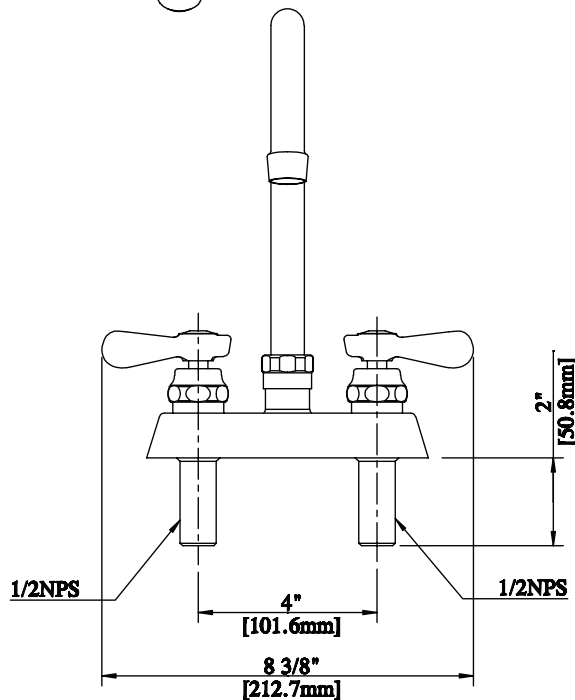

Use your smart phone to scan the above QR code to visit our website: www.bk-resources.com

4" Deck Mount Solid Body Faucet with Gooseneck Spout

Model: BKF-4DM-xG-G, Lead Free

Options:

BKF-C414-VR
Vandal Resistant Aerator - .5 GPM

BKF-WBH
ADA Compliant
Wrist Blade Handles

Product Specifications:

- Heavy Duty Double Seat 1/4 Turn Ceramic Cartridges
- Color Coded Hot & Cold Indicators
- Double O-Ring Spout Seal
- High Polished Triple Dipped Chrome Finish
- Integral Check Valve
- Lead Free Compliant
- Full Replacement Parts Available

Product Detail:

Model Number	DIM. A	DIM. B	DIM. C
BKF-4DM-3G-G	3.5" [90.0]	6.31" [160.3]	9.09" [230.9]
BKF-4DM-5G-G	6" [150]	6.22" [157.9]	10.69" [271.5]
BKF-4DM-8G-G	8.5" [215]	8.75" [222.2]	13.63" [346]

Certifications:

PRODUCT SPECIFICATION SHEET

RESOURCES

4" Deck Mount Solid Body Faucet with Gooseneck Spout

Model: BKF-4DM-xG-G, Lead Free

Exploded Parts Detail:

Diagram #	Quantity	Part Number	Description
1	1	BKF-4DM-XX	Faucet Body
2	2	BKF-MN	Mounting Nut
3	2	(1)BKF-W-CV & (1)BKF-W-HV	Ceramic Valves
4	2	BKF-MW	Mounting Washer
5	2	BKF-SBH	Handle
7	1	BKF-SPT-XX	Spout
7A	1	BKF-AER	Aerator
7B	2	BKF-SPF-O-RING	O-Ring
7C	1	BKF-SPF-S	Spacer
8	2	BKF-BONNET	Bonnet