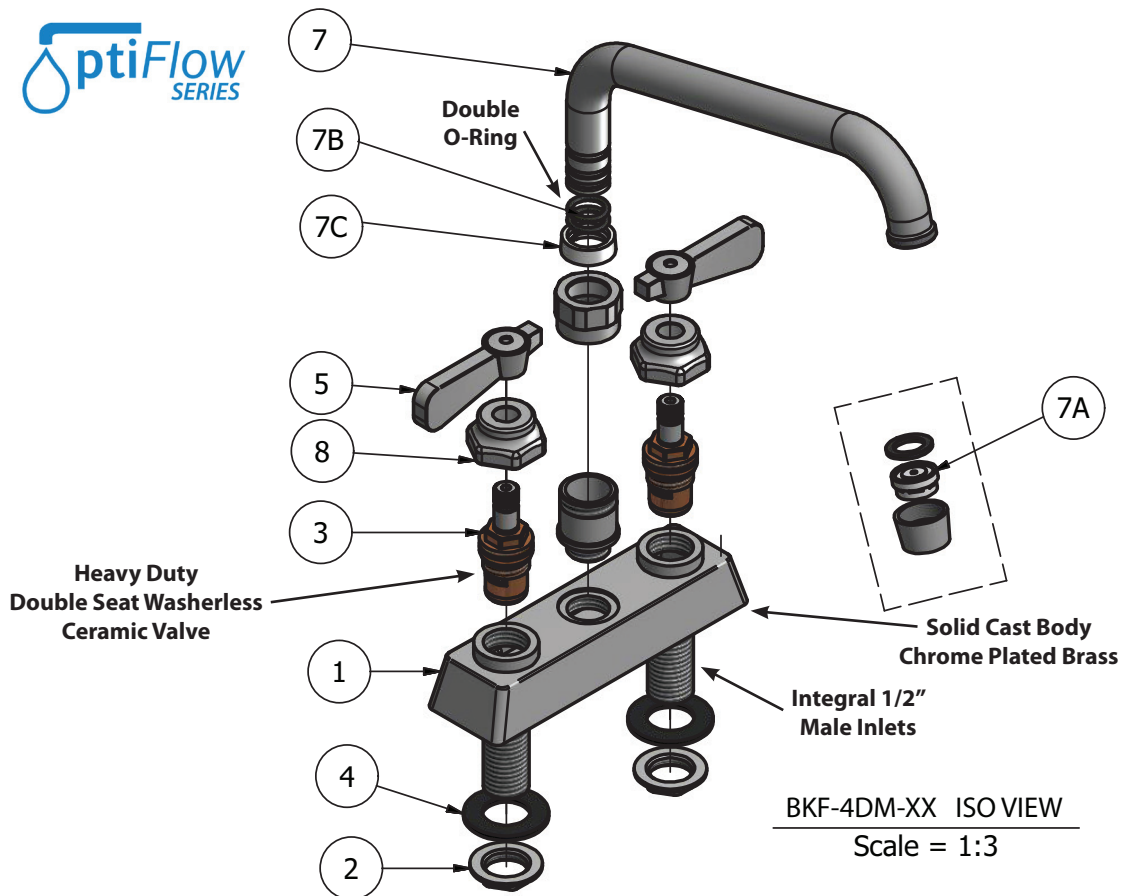

BKF-WBH
ADA Compliant
Wrist Blade Handles

Product Specifications:

- Heavy Duty Double Seat 1/4 Turn Ceramic Cartridges
- Color Coded Hot & Cold Indicators
- Double O-Ring Spout Seal
- High Polished Triple Dipped Chrome Finish
- Integral Check Valve
- Lead Free Compliant
- Full Replacement Parts Available

Product Detail:

Model Number	DIM. A	DIM. B	DIM. C
BKF-4DM-3G-G	3.5" [90.0]	6.31" [160.3]	9.09" [230.9]
BKF-4DM-5G-G	6" [150]	6.22" [157.9]	10.69" [271.5]
BKF-4DM-8G-G	8.5" [215]	8.75" [222.2]	13.63" [346]

Certifications:

PRODUCT SPECIFICATION SHEET

RESOURCES

4" Deck Mount Solid Body Faucet with Gooseneck Spout

Model: BKF-4DM-xG-G, Lead Free

Exploded Parts Detail:

Diagram #	Quantity	Part Number	Description
1	1	BKF-4DM-XX	Faucet Body
2	2	BKF-MN	Mounting Nut
3	2	(1)BKF-W-CV & (1)BKF-W-HV	Ceramic Valves
4	2	BKF-MW	Mounting Washer
5	2	BKF-SBH	Handle
7	1	BKF-SPT-XX	Spout
7A	1	BKF-AER	Aerator
7B	2	BKF-SPF-O-RING	O-Ring
7C	1	BKF-SPF-S	Spacer
8	2	BKF-BONNET	Bonnet

Optional Spouts & Parts:

Heavy Duty Gooseneck Spout
BKF-HSPT-3G-G, BKF-HSPT-5G-G
BKF-HSPT-8G-G

Heavy Duty DJ Swing Spout
BKF-HSPT-18-G

Heavy Duty Swing Spout
BKF-HSPT-6-G, BKF-HSPT-8-G
BKF-HSPT-10-G, BKF-HSPT-12-G
BKF-HSPT-14-G, BKF-HSPT-16-G