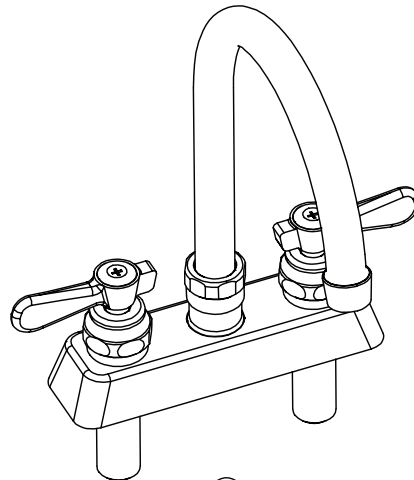

Use your smart phone to scan the above QR code to visit our website: www.bk-resources.com

4" Deck Mount Solid Body Faucet with Gooseneck Spout

Model: BKF-4DM-xG-G, Lead Free

Options:

BKF-C414-VR
Vandal Resistant Aerator - .5 GPM

BKF-WBH
ADA Compliant
Wrist Blade Handles

Product Specifications:

- Heavy Duty Double Seat 1/4 Turn Ceramic Cartridges
- Color Coded Hot & Cold Indicators
- Double O-Ring Spout Seal
- High Polished Triple Dipped Chrome Finish
- Integral Check Valve
- Lead Free Compliant
- Full Replacement Parts Available

Product Detail:

Model Number	DIM. A	DIM. B	DIM. C
BKF-4DM-3G-G	3.5" [90.0]	6.31" [160.3]	9.09" [230.9]
BKF-4DM-5G-G	6" [150]	6.22" [157.9]	10.69" [271.5]
BKF-4DM-8G-G	8.5" [215]	8.75" [222.2]	13.63" [346]

Certifications:

PRODUCT SPECIFICATION SHEET

RESOURCES

4" Deck Mount Solid Body Faucet with Gooseneck Spout

Model: BKF-4DM-xG-G, Lead Free

Exploded Parts Detail:

Diagram #	Quantity	Part Number	Description
1	1	BKF-4DM-XX	Faucet Body
2	2	BKF-MN	Mounting Nut
3	2	(1)BKF-W-CV & (1)BKF-W-HV	Ceramic Valves
4	2	BKF-MW	Mounting Washer
5	2	BKF-SBH	Handle
7	1	BKF-SPT-XX	Spout
7A	1	BKF-AER	Aerator
7B	2	BKF-SPF-O-RING	O-Ring
7C	1	BKF-SPF-S	Spacer
8	2	BKF-BONNET	Bonnet