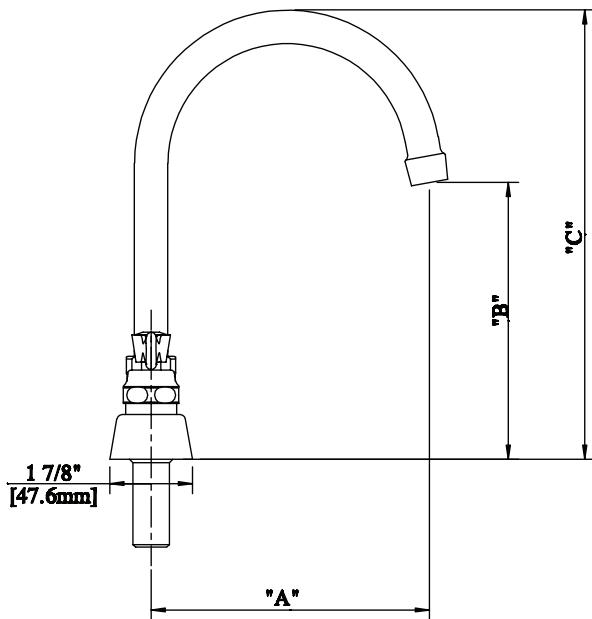

Use your smart phone to scan the above QR code to visit our website: www.bk-resources.com

4" Deck Mount Solid Body Faucet with Gooseneck Spout

Model: BKF-4DM-xG-G, Lead Free

Options:

BKF-C414-VR
Vandal Resistant Aerator - .5 GPM

BKF-WBH
ADA Compliant
Wrist Blade Handles

Product Specifications:

- Heavy Duty Double Seat 1/4 Turn Ceramic Cartridges
- Color Coded Hot & Cold Indicators
- Double O-Ring Spout Seal
- High Polished Triple Dipped Chrome Finish
- Integral Check Valve
- Lead Free Compliant
- Full Replacement Parts Available

Product Detail:

Model Number	DIM. A	DIM. B	DIM. C
BKF-4DM-3G-G	3.5" [90.0]	6.31" [160.3]	9.09" [230.9]
BKF-4DM-5G-G	6" [150]	6.22" [157.9]	10.69" [271.5]
BKF-4DM-8G-G	8.5" [215]	8.75" [222.2]	13.63" [346]

Certifications:

PRODUCT SPECIFICATION SHEET

RESOURCES

4" Deck Mount Solid Body Faucet with Gooseneck Spout

Model: BKF-4DM-xG-G, Lead Free

Exploded Parts Detail:

Diagram #	Quantity	Part Number	Description
1	1	BKF-4DM-XX	Faucet Body
2	2	BKF-MN	Mounting Nut
3	2	(1)BKF-W-CV & (1)BKF-W-HV	Ceramic Valves
4	2	BKF-MW	Mounting Washer
5	2	BKF-SBH	Handle
7	1	BKF-SPT-XX	Spout
7A	1	BKF-AER	Aerator
7B	2	BKF-SPF-O-RING	O-Ring
7C	1	BKF-SPF-S	Spacer
8	2	BKF-BONNET	Bonnet