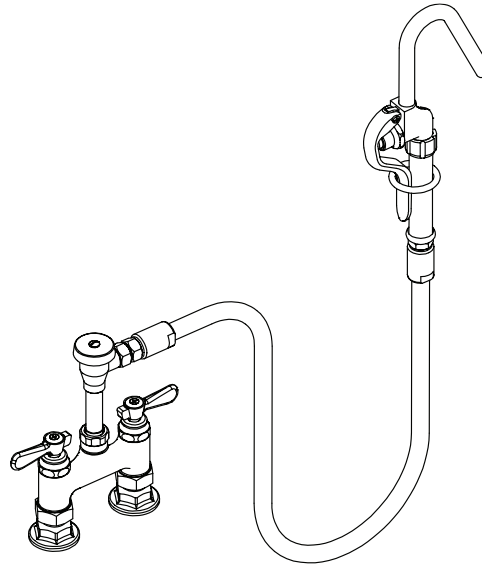

# 4" O.C. Deck Mount Pot Filler

Model: BKF-4DMPF-G, Lead Free

### Product Specifications:

- 1/4 Turn Ceramic Cartridges
- Integral Check Valves
- 72" Stainless Steel Braided Hose
- Wall Hook
- High Polished Nickel Chrome Finish
- Full Replacement Parts Available

### Exploded Parts Detail:

Diagram #	Quantity	Part Number	Description
1	1	BKF-VSVB-G	Vac Breaker Body
2	1	BKF-VBC	Vac Breaker Cap
3	1	BKF-PR-ADP	Vac Breaker Nut
4	1	BKF-VBV	Vac Breaker Valve
5	1	BKF-VBB	Vac Breaker Base
6	2	BKF-VBB-S	Vac Breaker Screw
7	1	BKF-WB	Wall Bracket
8	1	BK-WH	Wall Hook
9	1	BKF-PFW-G	Pot Filler
10	2	BKH-72-G	Hose w/ Adapter
11	1	BK-3.5RP-G	3.5 Pipe