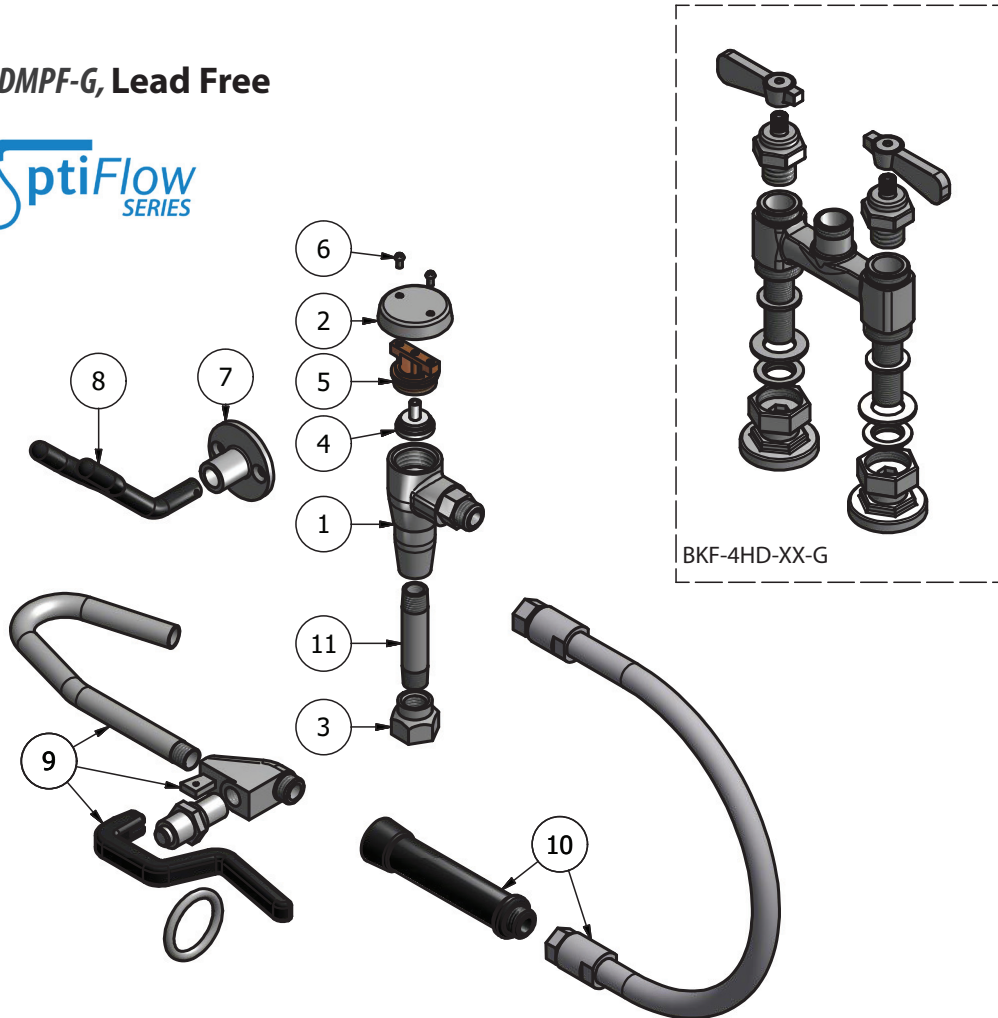

# 4" O.C. Deck Mount Pot Filler

Model: BKF-4DMPF-G, Lead Free

### Product Specifications:

- 1/4 Turn Ceramic Cartridges
- Integral Check Valves
- 72" Stainless Steel Braided Hose
- Wall Hook
- High Polished Nickel Chrome Finish
- Full Replacement Parts Available

### Exploded Parts Detail:

Diagram #	Quantity	Part Number	Description
1	1	BKF-VSVB-G	Vac Breaker Body
2	1	BKF-VBC	Vac Breaker Cap
3	1	BKF-PR-ADP	Vac Breaker Nut
4	1	BKF-VBV	Vac Breaker Valve
5	1	BKF-VBB	Vac Breaker Base
6	2	BKF-VBB-S	Vac Breaker Screw
7	1	BKF-WB	Wall Bracket
8	1	BK-WH	Wall Hook
9	1	BKF-PFW-G	Pot Filler
10	2	BKH-72-G	Hose w/ Adapter
11	1	BK-3.5RP-G	3.5 Pipe