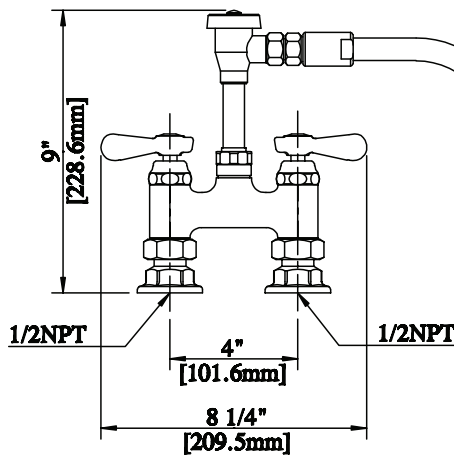

# 4" O.C. Deck Mount Pot Filler

Model: BKF-4DMPF-G, Lead Free

### Product Specifications:

- 1/4 Turn Ceramic Cartridges
- Integral Check Valves
- 72" Stainless Steel Braided Hose
- Wall Hook
- High Polished Nickel Chrome Finish
- Full Replacement Parts Available

### Exploded Parts Detail:

Diagram #	Quantity	Part Number	Description
1	1	BKF-VSVB-G	Vac Breaker Body
2	1	BKF-VBC	Vac Breaker Cap
3	1	BKF-PR-ADP	Vac Breaker Nut
4	1	BKF-VBV	Vac Breaker Valve
5	1	BKF-VBB	Vac Breaker Base
6	2	BKF-VBB-S	Vac Breaker Screw
7	1	BKF-WB	Wall Bracket
8	1	BK-WH	Wall Hook
9	1	BKF-PFW-G	Pot Filler
10	2	BKH-72-G	Hose w/ Adapter
11	1	BK-3.5RP-G	3.5 Pipe