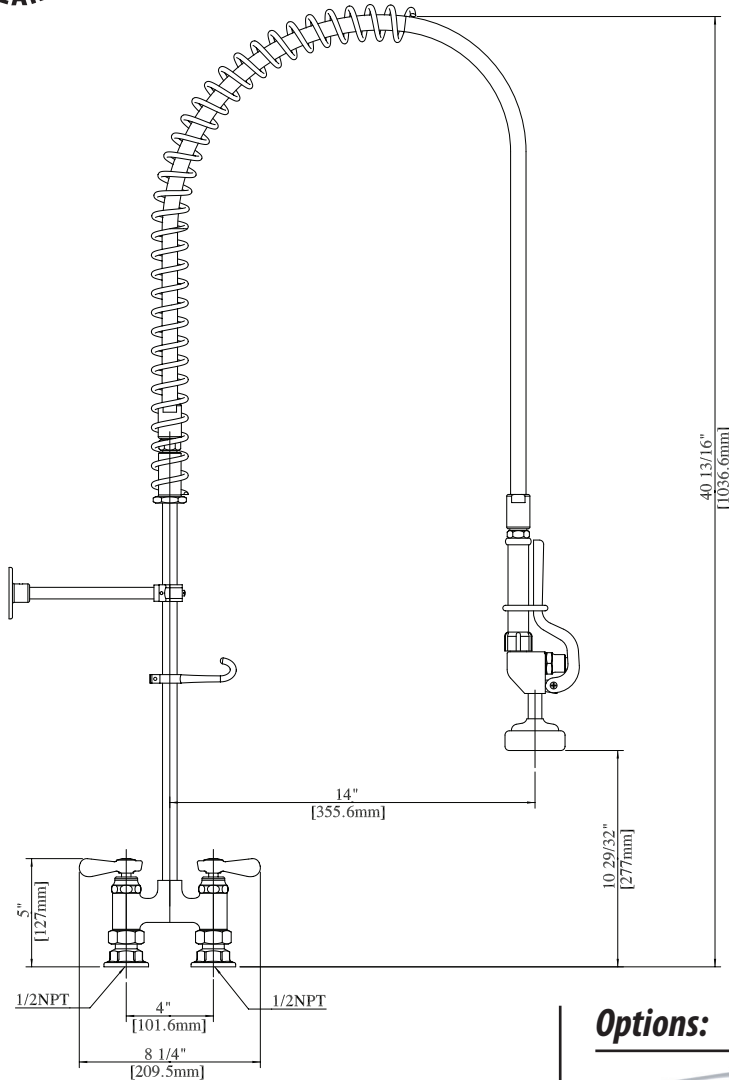

# 4" Deck Mount Pre-Rinse

Model: BKF-4HDDPR-WB-G, Lead Free

### Product Specifications:

- Triple-Ply Hose Rated to 300 PSI
- 12" Wall Bracket
- 1/4 Turn Ceramic Cartridges
- Integral Check Valves
- Color Coded Hot & Cold Indicators
- 1/2" Female Inlets

### 4" Deck Mount Pre-Rinse

Model: BKF-4HDDPR-WB-G, Lead Free

#### Exploded Parts Detail:

Diagram #	Quantity	Part Number	Description
1	1	BK-PR-SPR	Hose Retainer
2	1	BK-PR-SPRING	Hose Spring
3	1	BK-PR-18RP	Riser Bar
4	1	BKH-44	Spray Hose
5	1	BK-PR-SHR	Spray Valve Handle Retainer
6	1	BK-PR-SHR	Spray Valve Retainer
7	1	BK-PR-WB	Wall Bracket Base
8	1	BK-PR-WB	Wall Bracket Clamp
9	1	BK-PR-WB	Wall Bracket Rod