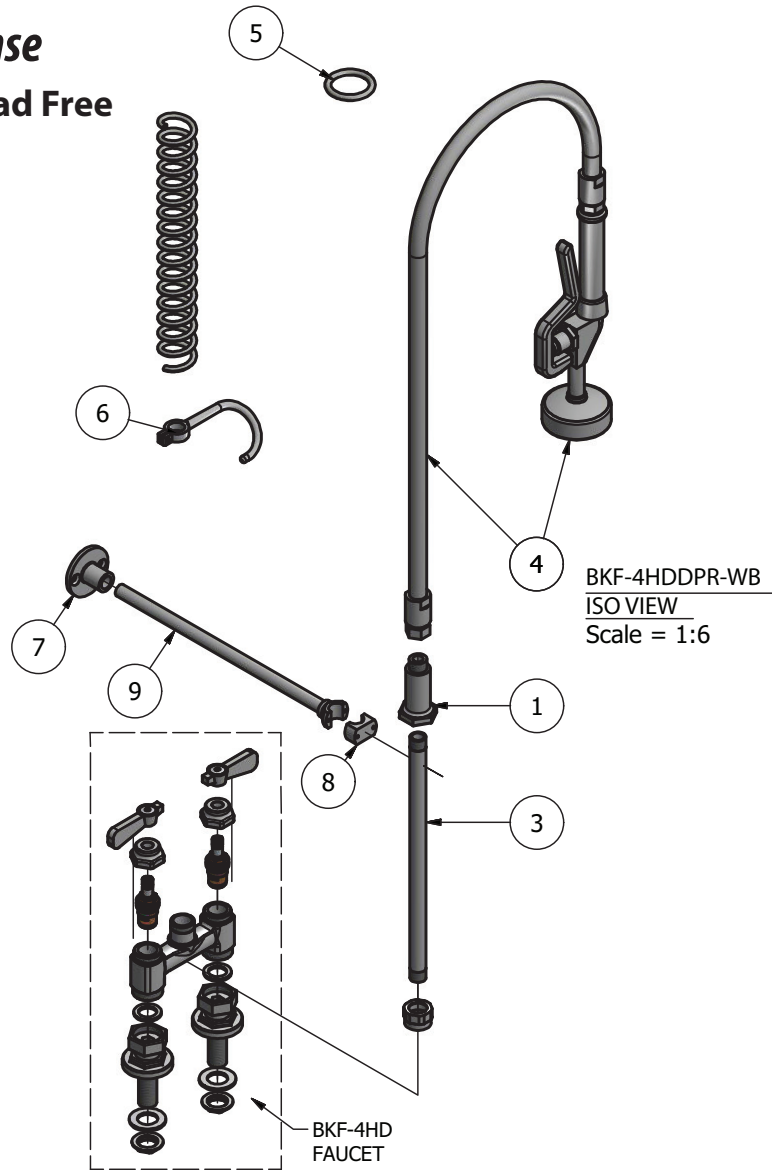

# 4" Deck Mount Pre-Rinse

Model: BKF-4HDDPR-WB-G, Lead Free

### Product Specifications:

- Triple-Ply Hose Rated to 300 PSI
- 12" Wall Bracket
- 1/4 Turn Ceramic Cartridges
- Integral Check Valves
- Color Coded Hot & Cold Indicators
- 1/2" Female Inlets

### 4" Deck Mount Pre-Rinse

Model: BKF-4HDDPR-WB-G, Lead Free

#### Exploded Parts Detail:

Diagram #	Quantity	Part Number	Description
1	1	BK-PR-SPR	Hose Retainer
2	1	BK-PR-SPRING	Hose Spring
3	1	BK-PR-18RP	Riser Bar
4	1	BKH-44	Spray Hose
5	1	BK-PR-SHR	Spray Valve Handle Retainer
6	1	BK-PR-SHR	Spray Valve Retainer
7	1	BK-PR-WB	Wall Bracket Base
8	1	BK-PR-WB	Wall Bracket Clamp
9	1	BK-PR-WB	Wall Bracket Rod