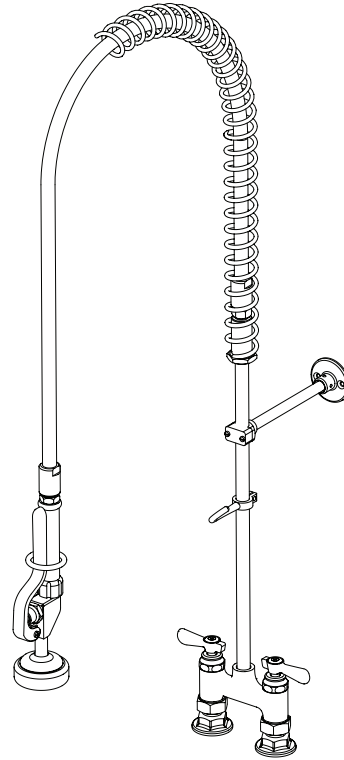

# 4" Deck Mount Pre-Rinse

Model: BKF-4HDDPR-WB-G, Lead Free

### Product Specifications:

- Triple-Ply Hose Rated to 300 PSI
- 12" Wall Bracket
- 1/4 Turn Ceramic Cartridges
- Integral Check Valves
- Color Coded Hot & Cold Indicators
- 1/2" Female Inlets

### 4" Deck Mount Pre-Rinse

Model: BKF-4HDDPR-WB-G, Lead Free

#### Exploded Parts Detail:

Diagram #	Quantity	Part Number	Description
1	1	BK-PR-SPR	Hose Retainer
2	1	BK-PR-SPRING	Hose Spring
3	1	BK-PR-18RP	Riser Bar
4	1	BKH-44	Spray Hose
5	1	BK-PR-SHR	Spray Valve Handle Retainer
6	1	BK-PR-SHR	Spray Valve Retainer
7	1	BK-PR-WB	Wall Bracket Base
8	1	BK-PR-WB	Wall Bracket Clamp
9	1	BK-PR-WB	Wall Bracket Rod