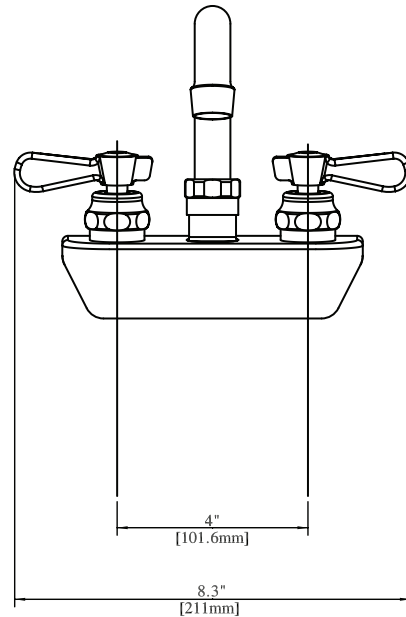

Use your smart phone to scan the above QR code to visit our website: www.bk-resources.com

4" Splash Mount Heavy Duty Solid Body Faucet with Swing Spout

Model: BKF-4SM-G, Lead Free

Options:

BKF-C414-VR
Vandal Resistant Aerator - .5 GPM

BKF-WBH
ADA Compliant
Wrist Blade Handles

BK-DMMK-90
Faucet Mounting Kit - *SOLD SEPARATELY*

Product Specifications:

- Heavy Duty Double Seat 1/4 Turn Ceramic Cartridges
- Color Coded Hot & Cold Indicators
- Double O-Ring Spout Seal
- High Polished Triple Dipped Chrome Finish
- Integral Check Valve
- Lead Free Compliant
- Full Replacement Parts Available

Product Detail:

Model Number	DIM. A	DIM. B	DIM. C
BKF-4SM-6-G	2.16" [54.7]	4.38" [111.1]	6" [152.4]
BKF-4SM-8-G	2.56" [65]	4.75" [120.6]	8" [203.2]
BKF-4SM-10-G	2.88" [73]	5.17" [131.4]	10" [254]
BKF-4SM-12-G	3.31" [84.1]	5.56" [141.3]	12" [304.8]
BKF-4SM-14-G	3.75" [95.3]	5.88" [149.2]	14" [355.6]
BKF-4SM-16-G	4.13" [104.7]	6.38" [161.9]	16" [406.4]

Certifications:

PRODUCT SPECIFICATION SHEET

RESOURCES

4" Splash Mount Heavy Duty Solid Body Faucet with Swing Spout

Model: BKF-4SM-G, Lead Free

Exploded Parts Detail:

Diagram #	Quantity	Part Number	Description
1	1	BKF-4SM-XX	Faucet Body
2	2	BKF-MN	Mounting Nut
3	2	BKF-MW	Mounting Washer
4	2	(1)BKF-W-CV & (1) BKF-W-HV	Ceramic Valves
6	2	BKF-BONNET	Bonnet
7	1	BKF-SPT-XX	Spout
7A	2	BKF-SPT-O-RING	O-Ring
7B	1	BKF-SPT-S	Spacer
7C	1	BKF-AER	Aerator
8	2	BKF-SBH	Handle