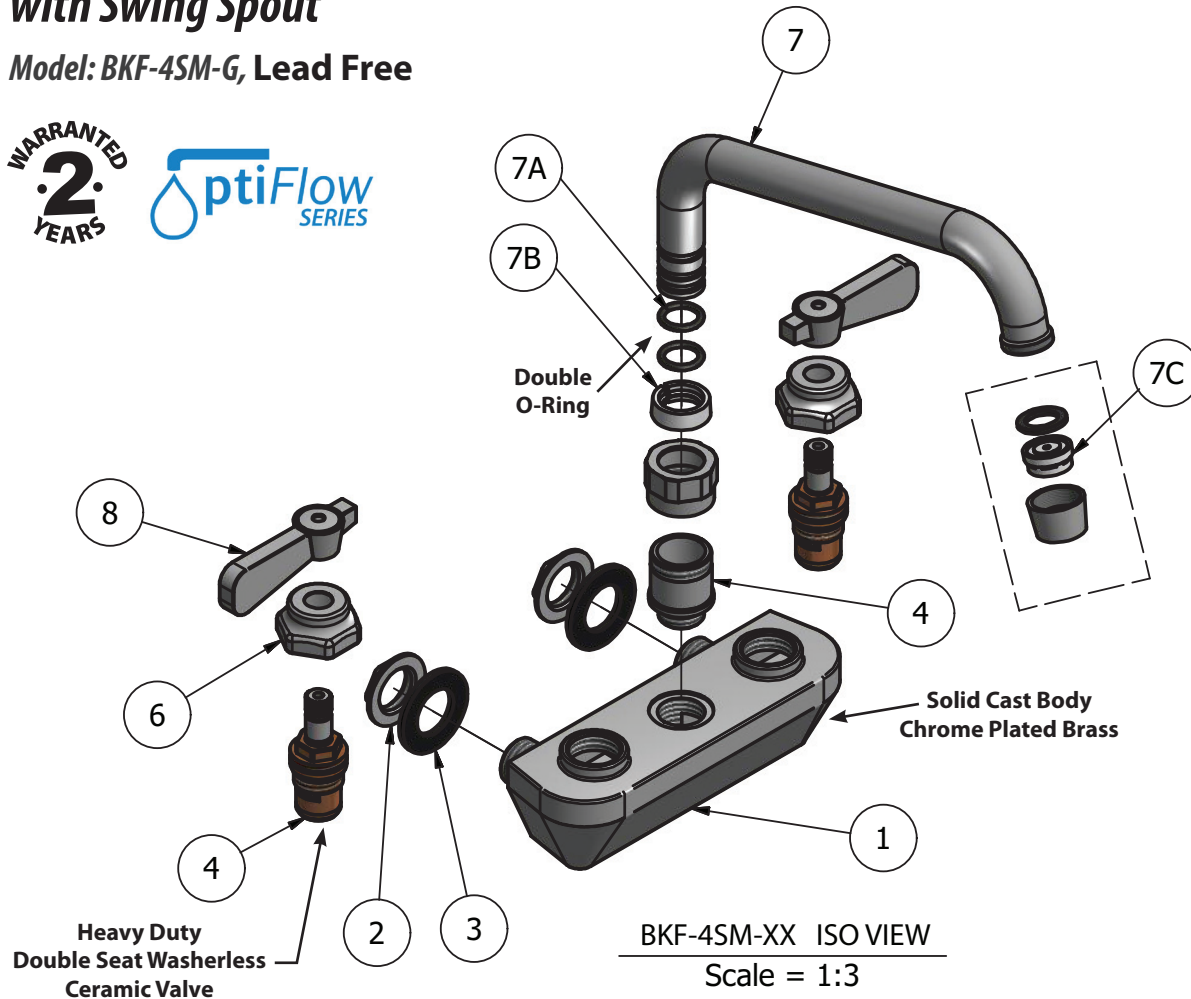

BKF-WBH
ADA Compliant
Wrist Blade Handles

BK-DMMK-90
Faucet Mounting Kit - *SOLD SEPARATELY*

Product Specifications:

- Heavy Duty Double Seat 1/4 Turn Ceramic Cartridges
- Color Coded Hot & Cold Indicators
- Double O-Ring Spout Seal
- High Polished Triple Dipped Chrome Finish
- Integral Check Valve
- Lead Free Compliant
- Full Replacement Parts Available

Certifications:

PRODUCT SPECIFICATION SHEET

RESOURCES

4" Splash Mount Heavy Duty Solid Body Faucet with Swing Spout

Model: BKF-4SM-G, Lead Free

Exploded Parts Detail:

Diagram #	Quantity	Part Number	Description
1	1	BKF-4SM-XX	Faucet Body
2	2	BKF-MN	Mounting Nut
3	2	BKF-MW	Mounting Washer
4	2	(1)BKF-W-CV & (1) BKF-W-HV	Ceramic Valves
6	2	BKF-BONNET	Bonnet
7	1	BKF-SPT-XX	Spout
7A	2	BKF-SPT-O-RING	O-Ring
7B	1	BKF-SPT-S	Spacer
7C	1	BKF-AER	Aerator
8	2	BKF-SBH	Handle

Optional Spouts & Parts:

BK-DMMK-90
Faucet Mounting Kit - SOLD SEPARATELY

PRODUCT SPECIFICATION SHEET

RESOURCES