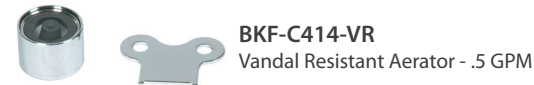

Use your smart phone to scan the above QR code to visit our website: www.bk-resources.com

4" Splash Mount Heavy Duty Solid Body Faucet with Swing Spout

Model: BKF-4SM-G, Lead Free

Options:

BKF-C414-VR
Vandal Resistant Aerator - .5 GPM

BKF-WBH
ADA Compliant
Wrist Blade Handles

BK-DMMK-90
Faucet Mounting Kit - *SOLD SEPARATELY*

Product Specifications:

- Heavy Duty Double Seat 1/4 Turn Ceramic Cartridges
- Color Coded Hot & Cold Indicators
- Double O-Ring Spout Seal
- High Polished Triple Dipped Chrome Finish
- Integral Check Valve
- Lead Free Compliant
- Full Replacement Parts Available