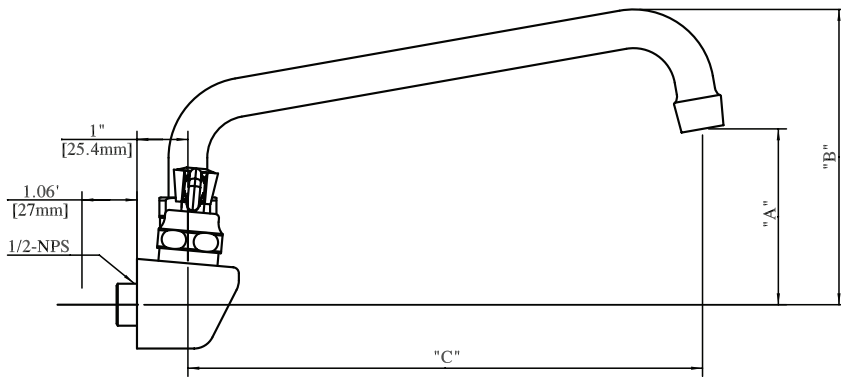

Use your smart phone to scan the above QR code to visit our website: www.bk-resources.com

4" Splash Mount Heavy Duty Solid Body Faucet with Swing Spout

Model: BKF-4SM-G, Lead Free

Options:

BKF-C414-VR
Vandal Resistant Aerator - .5 GPM

BKF-WBH
ADA Compliant
Wrist Blade Handles

BK-DMMK-90
Faucet Mounting Kit - *SOLD SEPARATELY*

Product Specifications:

- Heavy Duty Double Seat 1/4 Turn Ceramic Cartridges
- Color Coded Hot & Cold Indicators
- Double O-Ring Spout Seal
- High Polished Triple Dipped Chrome Finish
- Integral Check Valve
- Lead Free Compliant
- Full Replacement Parts Available

Product Detail:

Model Number	DIM. A	DIM. B	DIM. C
BKF-4SM-6-G	2.16" [54.7]	4.38" [111.1]	6" [152.4]
BKF-4SM-8-G	2.56" [65]	4.75" [120.6]	8" [203.2]
BKF-4SM-10-G	2.88" [73]	5.17" [131.4]	10" [254]
BKF-4SM-12-G	3.31" [84.1]	5.56" [141.3]	12" [304.8]
BKF-4SM-14-G	3.75" [95.3]	5.88" [149.2]	14" [355.6]
BKF-4SM-16-G	4.13" [104.7]	6.38" [161.9]	16" [406.4]