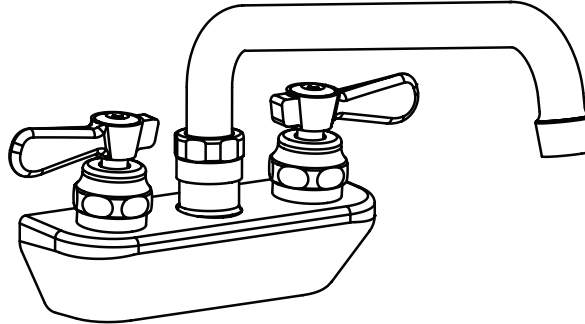

Use your smart phone to scan the above QR code to visit our website: www.bk-resources.com

4" Splash Mount Heavy Duty Solid Body Faucet with Swing Spout

Model: BKF-4SM-G, Lead Free

Options:

BKF-C414-VR
Vandal Resistant Aerator - .5 GPM

BKF-WBH
ADA Compliant
Wrist Blade Handles

BK-DMMK-90
Faucet Mounting Kit - *SOLD SEPARATELY*

Product Specifications:

- Heavy Duty Double Seat 1/4 Turn Ceramic Cartridges
- Color Coded Hot & Cold Indicators
- Double O-Ring Spout Seal
- High Polished Triple Dipped Chrome Finish
- Integral Check Valve
- Lead Free Compliant
- Full Replacement Parts Available

Certifications:

PRODUCT SPECIFICATION SHEET

RESOURCES

4" Splash Mount Heavy Duty Solid Body Faucet with Swing Spout

Model: BKF-4SM-G, Lead Free

Exploded Parts Detail:

Diagram #	Quantity	Part Number	Description
1	1	BKF-4SM-XX	Faucet Body
2	2	BKF-MN	Mounting Nut
3	2	BKF-MW	Mounting Washer
4	2	(1)BKF-W-CV & (1) BKF-W-HV	Ceramic Valves
6	2	BKF-BONNET	Bonnet
7	1	BKF-SPT-XX	Spout
7A	2	BKF-SPT-O-RING	O-Ring
7B	1	BKF-SPT-S	Spacer
7C	1	BKF-AER	Aerator
8	2	BKF-SBH	Handle