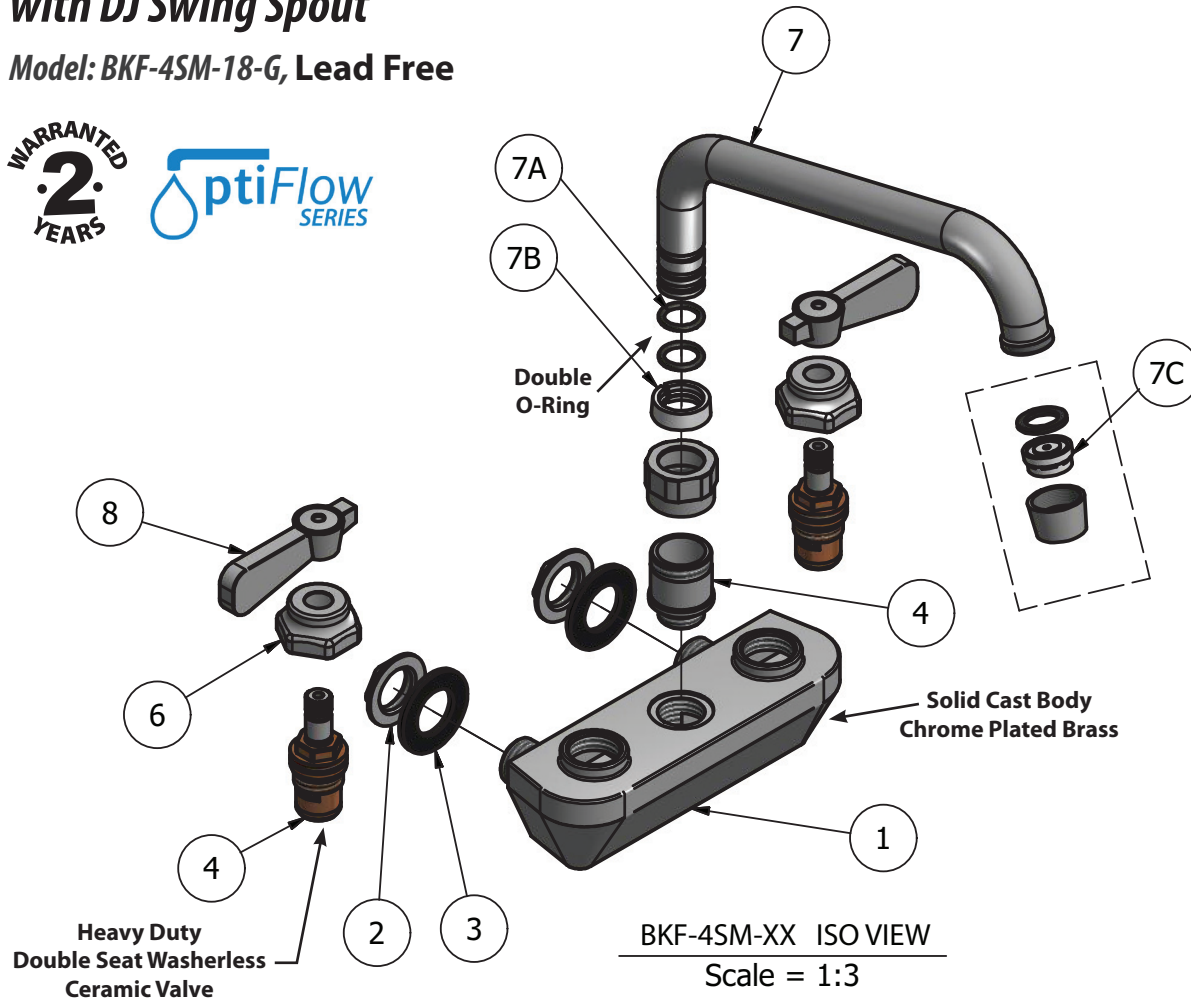

Use your smart phone to scan the above QR code to visit our website: www.bk-resources.com

4" Splash Mount Heavy Duty Solid Body Faucet with DJ Swing Spout

Model: BKF-4SM-18-G, Lead Free

Options:

BKF-C414-VR
Vandal Resistant Aerator - .5 GPM

BKF-WBH
ADA Compliant
Wrist Blade Handles

BK-DMMK-90
Faucet Mounting Kit - *SOLD SEPARATELY*

Product Specifications:

- Heavy Duty Double Seat 1/4 Turn Ceramic Cartridges
- Color Coded Hot & Cold Indicators
- Double O-Ring Spout Seal
- High Polished Triple Dipped Chrome Finish
- Integral Check Valve
- Lead Free Compliant
- Full Replacement Parts Available

Certifications:

PRODUCT SPECIFICATION SHEET

RESOURCES

4" Splash Mount Heavy Duty Solid Body Faucet with DJ Swing Spout

Model: BKF-4SM-18-G, Lead Free

BKF-4SM-XX ISO VIEW
Scale = 1:3

Exploded Parts Detail:

Diagram #	Quantity	Part Number	Description
1	1	BKF-4SM-XX	Faucet Body
2	2	BKF-MN	Mounting Nut
3	2	BKF-MW	Mounting Washer
4	2	(1)BKF-W-CV & (1) BKF-W-HV	Ceramic Valves
6	2	BKF-BONNET	Bonnet
7	1	BKF-SPT-XX	Spout
7A	2	BKF-SPT-O-RING	O-Ring
7B	1	BKF-SPT-S	Spacer
7C	1	BKF-AER	Aerator
8	2	BKF-SBH	Handle

Optional Spouts & Parts:

-  Heavy Duty Gooseneck Spout
BKF-HSPT-3G-G, BKF-HSPT-5G-G
BKF-HSPT-8G-G
-  Heavy Duty DJ Swing Spout
BKF-HSPT-18-G
-  Heavy Duty Swing Spout
BKF-HSPT-6-G, BKF-HSPT-8-G
BKF-HSPT-10-G, BKF-HSPT-12-G
BKF-HSPT-14-G, BKF-HSPT-16-G
-  BKF-C414-VR
Vandal Resistant Aerator - .5 GPM
-  BKF-WBH
ADA Compliant
Wrist Blade Handles