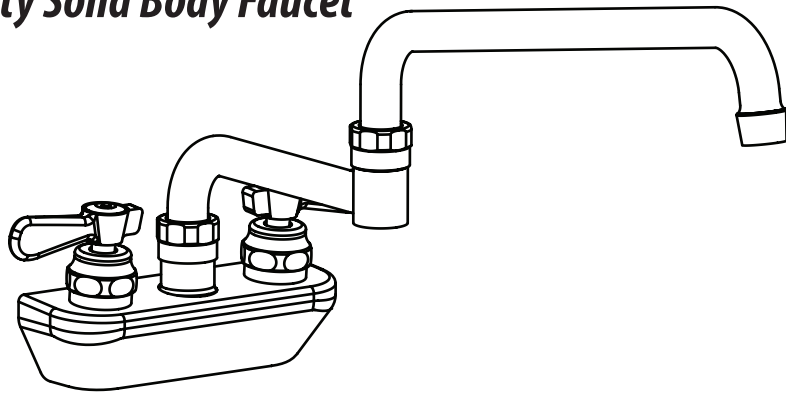

Use your smart phone to scan the above QR code to visit our website: www.bk-resources.com

4" Splash Mount Heavy Duty Solid Body Faucet with DJ Swing Spout

Model: BKF-4SM-18-G, Lead Free

Options:

BKF-C414-VR
Vandal Resistant Aerator - .5 GPM

BKF-WBH
ADA Compliant
Wrist Blade Handles

BK-DMMK-90
Faucet Mounting Kit - *SOLD SEPARATELY*

Product Specifications:

- Heavy Duty Double Seat 1/4 Turn Ceramic Cartridges
- Color Coded Hot & Cold Indicators
- Double O-Ring Spout Seal
- High Polished Triple Dipped Chrome Finish
- Integral Check Valve
- Lead Free Compliant
- Full Replacement Parts Available

Certifications:

PRODUCT SPECIFICATION SHEET

RESOURCES

4" Splash Mount Heavy Duty Solid Body Faucet with DJ Swing Spout

Model: BKF-4SM-18-G, Lead Free

BKF-4SM-XX ISO VIEW
Scale = 1:3

Exploded Parts Detail:

Diagram #	Quantity	Part Number	Description
1	1	BKF-4SM-XX	Faucet Body
2	2	BKF-MN	Mounting Nut
3	2	BKF-MW	Mounting Washer
4	2	(1)BKF-W-CV & (1) BKF-W-HV	Ceramic Valves
6	2	BKF-BONNET	Bonnet
7	1	BKF-SPT-XX	Spout
7A	2	BKF-SPT-O-RING	O-Ring
7B	1	BKF-SPT-S	Spacer
7C	1	BKF-AER	Aerator
8	2	BKF-SBH	Handle