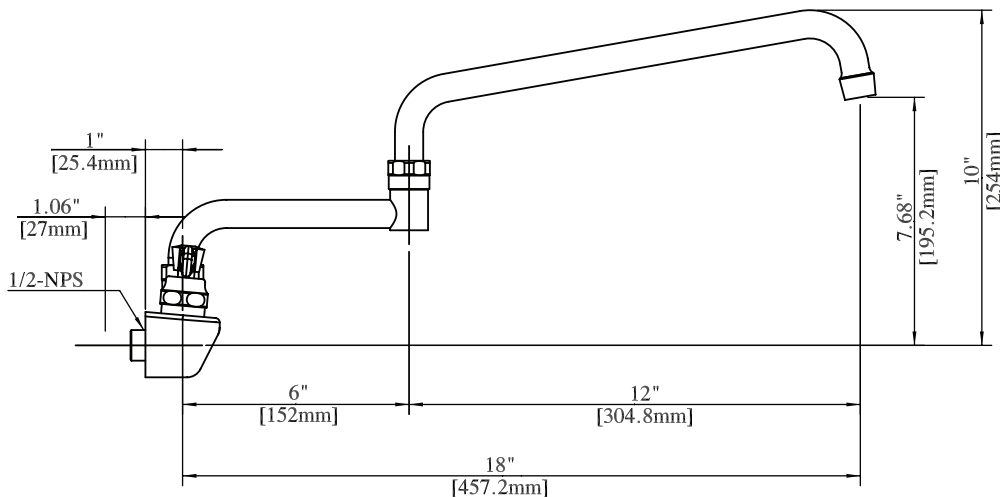

Use your smart phone to scan the above QR code to visit our website: www.bk-resources.com

4" Splash Mount Heavy Duty Solid Body Faucet with DJ Swing Spout

Model: BKF-4SM-18-G, Lead Free

Options:

BKF-C414-VR
Vandal Resistant Aerator - .5 GPM

BKF-WBH
ADA Compliant
Wrist Blade Handles

BK-DMMK-90
Faucet Mounting Kit - *SOLD SEPARATELY*