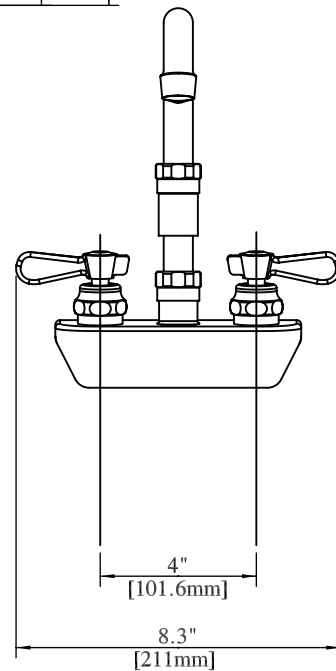

Use your smart phone to scan the above QR code to visit our website: www.bk-resources.com

4" Splash Mount Heavy Duty Solid Body Faucet with DJ Swing Spout

Model: BKF-4SM-18-G, Lead Free

Options:

BKF-C414-VR
Vandal Resistant Aerator - .5 GPM

BKF-WBH
ADA Compliant
Wrist Blade Handles

BK-DMMK-90
Faucet Mounting Kit - *SOLD SEPARATELY*

Product Specifications:

- Heavy Duty Double Seat 1/4 Turn Ceramic Cartridges
- Color Coded Hot & Cold Indicators
- Double O-Ring Spout Seal
- High Polished Triple Dipped Chrome Finish
- Integral Check Valve
- Lead Free Compliant
- Full Replacement Parts Available

Certifications:

PRODUCT SPECIFICATION SHEET

RESOURCES

4" Splash Mount Heavy Duty Solid Body Faucet with DJ Swing Spout

Model: BKF-4SM-18-G, Lead Free

BKF-4SM-XX ISO VIEW
Scale = 1:3

Exploded Parts Detail:

Diagram #	Quantity	Part Number	Description
1	1	BKF-4SM-XX	Faucet Body
2	2	BKF-MN	Mounting Nut
3	2	BKF-MW	Mounting Washer
4	2	(1)BKF-W-CV & (1) BKF-W-HV	Ceramic Valves
6	2	BKF-BONNET	Bonnet
7	1	BKF-SPT-XX	Spout
7A	2	BKF-SPT-O-RING	O-Ring
7B	1	BKF-SPT-S	Spacer
7C	1	BKF-AER	Aerator
8	2	BKF-SBH	Handle