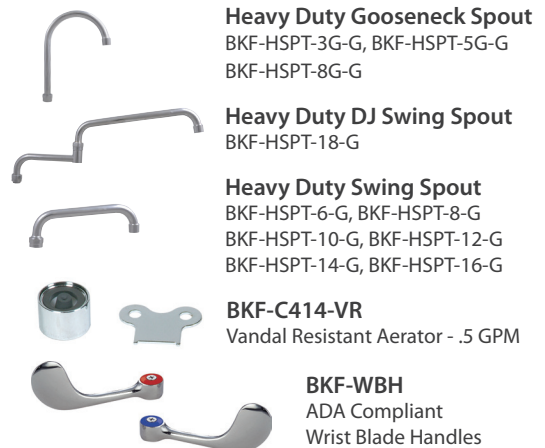

BKF-WBH
ADA Compliant
Wrist Blade Handles

BK-DMMK-90
Faucet Mounting Kit - *SOLD SEPARATELY*

Product Specifications:

- Heavy Duty Double Seat 1/4 Turn Ceramic Cartridges
- Color Coded Hot & Cold Indicators
- Double O-Ring Spout Seal
- High Polished Triple Dipped Chrome Finish
- Integral Check Valve
- Lead Free Compliant
- Full Replacement Parts Available

Product Detail:

| Model Number | DIM. A | DIM. B | DIM. C |
|--------------|-------------|---------------|----------------|
| BKF-4SM-3G-G | 3.5" [90.0] | 5.38" [136.5] | 8.13" [206.3] |
| BKF-4SM-5G-G | 6" [150] | 5.13" [132.9] | 9.75" [247.6] |
| BKF-4SM-8G-G | 8.5" [215] | 7.75" [196.8] | 12.63" [320.6] |

Certifications:

PRODUCT SPECIFICATION SHEET

RESOURCES

4" Splash Mount Heavy Duty Solid Body Faucet with Gooseneck Spout

Model: BKF-4SM-xG-G, Lead Free

Exploded Parts Detail:

| Diagram # | Quantity | Part Number | Description |
|-----------|----------|----------------------------|-----------------|
| 1 | 1 | BKF-4SM-XX | Faucet Body |
| 2 | 2 | BKF-MN | Mounting Nut |
| 3 | 2 | BKF-MW | Mounting Washer |
| 4 | 2 | (1)BKF-W-CV & (1) BKF-W-HV | Ceramic Valves |
| 6 | 2 | BKF-BONNET | Bonnet |
| 7 | 1 | BKF-SPT-XX | Spout |
| 7A | 2 | BKF-SPT-O-RING | O-Ring |
| 7B | 1 | BKF-SPT-S | Spacer |
| 7C | 1 | BKF-AER | Aerator |
| 8 | 2 | BKF-SBH | Handle |

Optional Spouts & Parts:

BK-DMMK-90
Faucet Mounting Kit - SOLD SEPARATELY