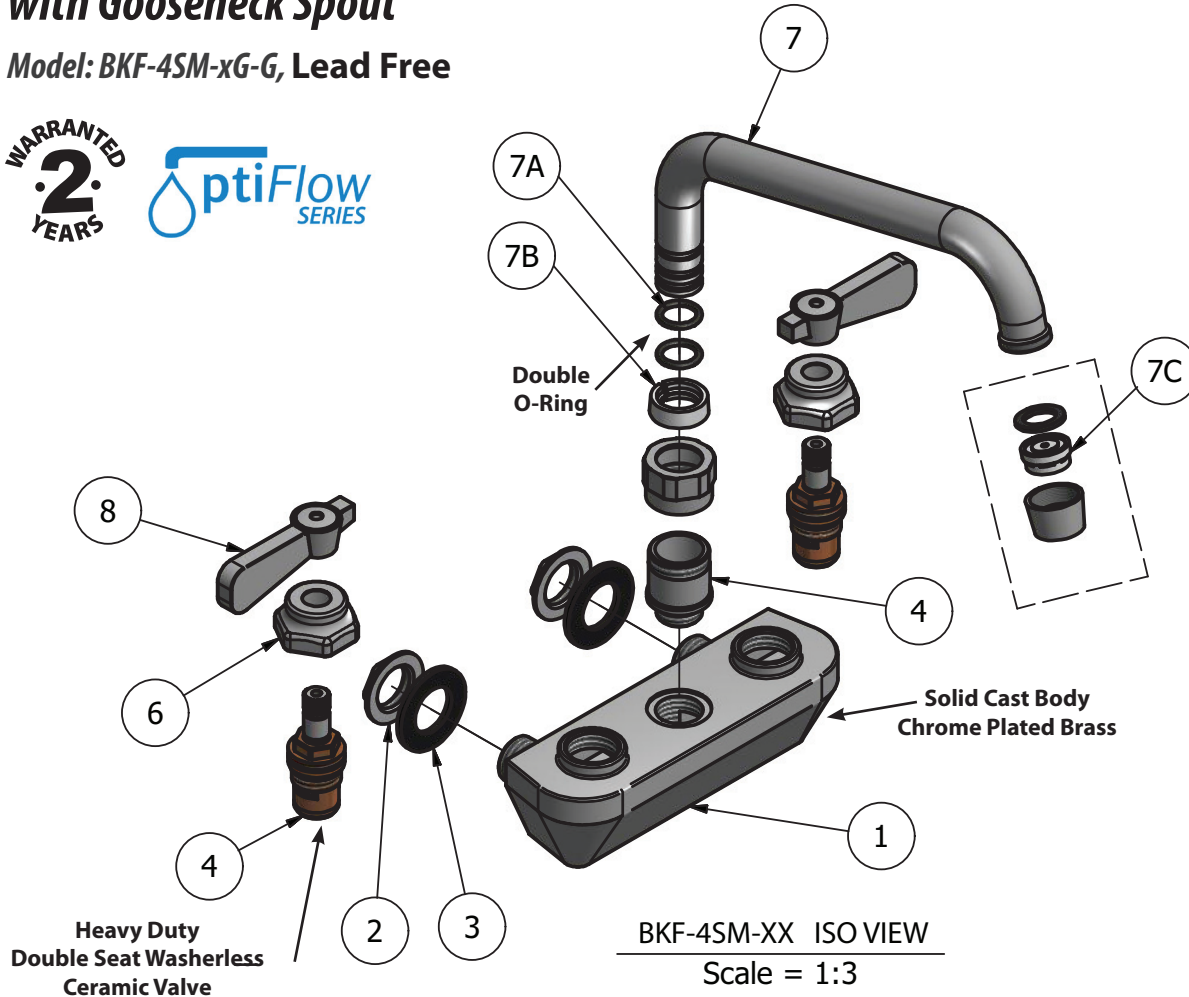

Use your smart phone to scan the above QR code to visit our website: www.bk-resources.com

4" Splash Mount Heavy Duty Solid Body Faucet with Gooseneck Spout

Model: BKF-4SM-xG-G, Lead Free

Options:

BKF-C414-VR
Vandal Resistant Aerator - .5 GPM

BKF-WBH
ADA Compliant
Wrist Blade Handles

BK-DMMK-90
Faucet Mounting Kit - *SOLD SEPARATELY*

Product Specifications:

- Heavy Duty Double Seat 1/4 Turn Ceramic Cartridges
- Color Coded Hot & Cold Indicators
- Double O-Ring Spout Seal
- High Polished Triple Dipped Chrome Finish
- Integral Check Valve
- Lead Free Compliant
- Full Replacement Parts Available

Certifications:

PRODUCT SPECIFICATION SHEET

RESOURCES

4" Splash Mount Heavy Duty Solid Body Faucet with Gooseneck Spout

Model: BKF-4SM-xG-G, Lead Free

Exploded Parts Detail:

| Diagram # | Quantity | Part Number | Description |
|-----------|----------|----------------------------|-----------------|
| 1 | 1 | BKF-4SM-XX | Faucet Body |
| 2 | 2 | BKF-MN | Mounting Nut |
| 3 | 2 | BKF-MW | Mounting Washer |
| 4 | 2 | (1)BKF-W-CV & (1) BKF-W-HV | Ceramic Valves |
| 6 | 2 | BKF-BONNET | Bonnet |
| 7 | 1 | BKF-SPT-XX | Spout |
| 7A | 2 | BKF-SPT-O-RING | O-Ring |
| 7B | 1 | BKF-SPT-S | Spacer |
| 7C | 1 | BKF-AER | Aerator |
| 8 | 2 | BKF-SBH | Handle |

Optional Spouts & Parts:

BK-DMMK-90
Faucet Mounting Kit - SOLD SEPARATELY