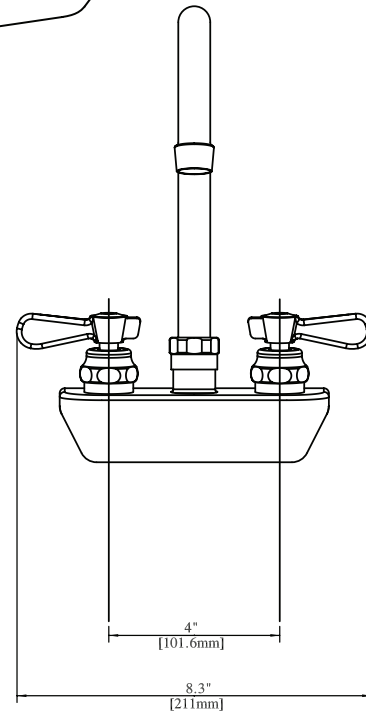

Use your smart phone to scan the above QR code to visit our website: www.bk-resources.com

4" Splash Mount Heavy Duty Solid Body Faucet with Gooseneck Spout

Model: BKF-4SM-xG-G, Lead Free

Options:

BKF-C414-VR
Vandal Resistant Aerator - .5 GPM

BKF-WBH
ADA Compliant
Wrist Blade Handles

BK-DMMK-90
Faucet Mounting Kit - *SOLD SEPARATELY*

Product Specifications:

- Heavy Duty Double Seat 1/4 Turn Ceramic Cartridges
- Color Coded Hot & Cold Indicators
- Double O-Ring Spout Seal
- High Polished Triple Dipped Chrome Finish
- Integral Check Valve
- Lead Free Compliant
- Full Replacement Parts Available

Product Detail:

| Model Number | DIM. A | DIM. B | DIM. C |
|--------------|-------------|---------------|----------------|
| BKF-4SM-3G-G | 3.5" [90.0] | 5.38" [136.5] | 8.13" [206.3] |
| BKF-4SM-5G-G | 6" [150] | 5.13" [132.9] | 9.75" [247.6] |
| BKF-4SM-8G-G | 8.5" [215] | 7.75" [196.8] | 12.63" [320.6] |

Certifications:

PRODUCT SPECIFICATION SHEET

RESOURCES

4" Splash Mount Heavy Duty Solid Body Faucet with Gooseneck Spout

Model: BKF-4SM-xG-G, Lead Free

Exploded Parts Detail:

| Diagram # | Quantity | Part Number | Description |
|-----------|----------|----------------------------|-----------------|
| 1 | 1 | BKF-4SM-XX | Faucet Body |
| 2 | 2 | BKF-MN | Mounting Nut |
| 3 | 2 | BKF-MW | Mounting Washer |
| 4 | 2 | (1)BKF-W-CV & (1) BKF-W-HV | Ceramic Valves |
| 6 | 2 | BKF-BONNET | Bonnet |
| 7 | 1 | BKF-SPT-XX | Spout |
| 7A | 2 | BKF-SPT-O-RING | O-Ring |
| 7B | 1 | BKF-SPT-S | Spacer |
| 7C | 1 | BKF-AER | Aerator |
| 8 | 2 | BKF-SBH | Handle |