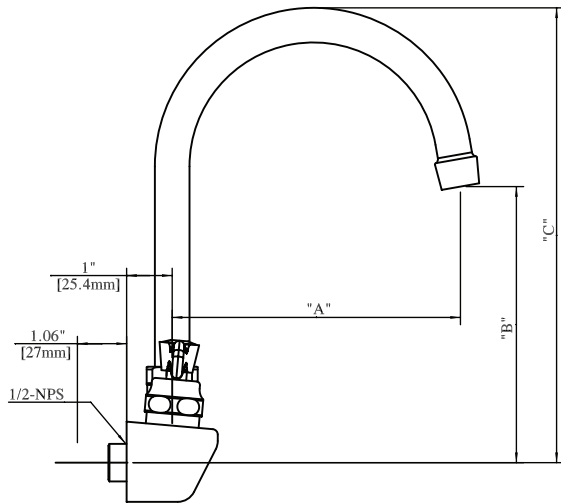

Use your smart phone to scan the above QR code to visit our website: www.bk-resources.com

4" Splash Mount Heavy Duty Solid Body Faucet with Gooseneck Spout

Model: BKF-4SM-xG-G, Lead Free

Options:

BKF-C414-VR
Vandal Resistant Aerator - .5 GPM

BKF-WBH
ADA Compliant
Wrist Blade Handles

BK-DMMK-90
Faucet Mounting Kit - *SOLD SEPARATELY*

Product Specifications:

- Heavy Duty Double Seat 1/4 Turn Ceramic Cartridges
- Color Coded Hot & Cold Indicators
- Double O-Ring Spout Seal
- High Polished Triple Dipped Chrome Finish
- Integral Check Valve
- Lead Free Compliant
- Full Replacement Parts Available

Product Detail:

| Model Number | DIM. A | DIM. B | DIM. C |
|--------------|-------------|---------------|----------------|
| BKF-4SM-3G-G | 3.5" [90.0] | 5.38" [136.5] | 8.13" [206.3] |
| BKF-4SM-5G-G | 6" [150] | 5.13" [132.9] | 9.75" [247.6] |
| BKF-4SM-8G-G | 8.5" [215] | 7.75" [196.8] | 12.63" [320.6] |

Certifications:

PRODUCT SPECIFICATION SHEET

RESOURCES

4" Splash Mount Heavy Duty Solid Body Faucet with Gooseneck Spout

Model: BKF-4SM-xG-G, Lead Free

Exploded Parts Detail:

| Diagram # | Quantity | Part Number | Description |
|-----------|----------|----------------------------|-----------------|
| 1 | 1 | BKF-4SM-XX | Faucet Body |
| 2 | 2 | BKF-MN | Mounting Nut |
| 3 | 2 | BKF-MW | Mounting Washer |
| 4 | 2 | (1)BKF-W-CV & (1) BKF-W-HV | Ceramic Valves |
| 6 | 2 | BKF-BONNET | Bonnet |
| 7 | 1 | BKF-SPT-XX | Spout |
| 7A | 2 | BKF-SPT-O-RING | O-Ring |
| 7B | 1 | BKF-SPT-S | Spacer |
| 7C | 1 | BKF-AER | Aerator |
| 8 | 2 | BKF-SBH | Handle |