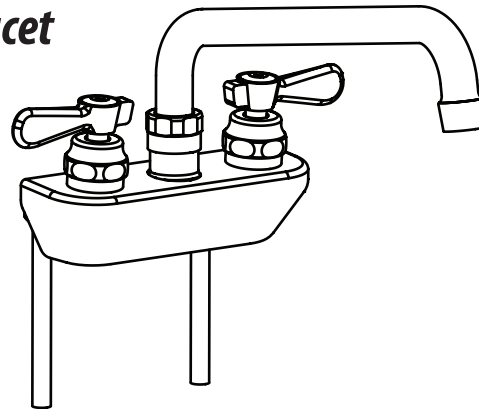

Use your smart phone to scan the above QR code to visit our website: www.bk-resources.com

4" Splash Mount Shallow Solid Body Faucet with Swing Spout

Model: BKF-4SM2-G, Lead Free

Options:

BKF-C414-VR
Vandal Resistant Aerator - .5 GPM

BKF-WBH
ADA Compliant
Wrist Blade Handles

Product Specifications:

- Heavy Duty Double Seat 1/4 Turn Ceramic Cartridges
- Color Coded Hot & Cold Indicators
- Double O-Ring Spout Seal
- High Polished Triple Dipped Chrome Finish
- Integral Check Valve
- Lead Free Compliant
- Full Replacement Parts Available

Certifications:

ADA Compliant

PRODUCT SPECIFICATION SHEET

RESOURCES

4" Splash Mount Shallow Solid Body Faucet with Swing Spout

Model: BKF-4SM2-G, Lead Free

Exploded Parts Detail:

Diagram #	Quantity	Part Number	Description
1	1	BKF-4SM2-XX	Faucet Body
4	2	BKF-MN	Mounting Nut
5	2	BKF-MW	Mounting Washer
7	2	(1)BKF-W-CV & (1)BKF-W-HV	Ceramic Valves
8	2	BKF-90-Conn	Brass w/O-Ring Seal
9	2	BKF-SBH	Handle
10	2	BKF-BONNET	Bonnet
11	1	BKF-SPT-XX	Spout