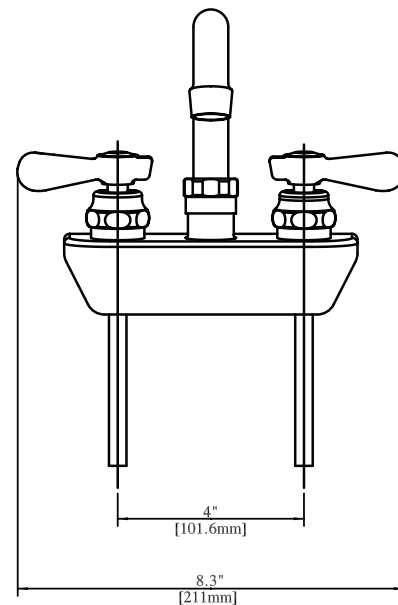

Use your smart phone to scan the above QR code to visit our website: www.bk-resources.com

4" Splash Mount Shallow Solid Body Faucet with Swing Spout

Model: BKF-4SM2-G, Lead Free

Options:

BKF-C414-VR
Vandal Resistant Aerator - .5 GPM

BKF-WBH
ADA Compliant
Wrist Blade Handles

Product Specifications:

- Heavy Duty Double Seat 1/4 Turn Ceramic Cartridges
- Color Coded Hot & Cold Indicators
- Double O-Ring Spout Seal
- High Polished Triple Dipped Chrome Finish
- Integral Check Valve
- Lead Free Compliant
- Full Replacement Parts Available

Product Detail:

Model Number	DIM. A	DIM. B	DIM. C
BKF-4SM2-6-G	2.16" [54.7]	4.38" [111.1]	6" [152.4]
BKF-4SM2-8-G	2.56" [65]	4.75" [120.6]	8" [203.2]
BKF-4SM2-10-G	2.88" [73]	5.17" [131.4]	10" [254]
BKF-4SM2-12-G	3.31" [84.1]	5.56" [141.3]	12" [304.8]
BKF-4SM2-14-G	3.75" [95.3]	5.88" [149.2]	14" [355.6]
BKF-4SM2-16-G	4.13" [104.7]	6.38" [161.9]	16" [406.4]

Certifications:

ADA Compliant

PRODUCT SPECIFICATION SHEET

RESOURCES

4" Splash Mount Shallow Solid Body Faucet with Swing Spout

Model: BKF-4SM2-G, Lead Free

Exploded Parts Detail:

Diagram #	Quantity	Part Number	Description
1	1	BKF-4SM2-XX	Faucet Body
4	2	BKF-MN	Mounting Nut
5	2	BKF-MW	Mounting Washer
7	2	(1)BKF-W-CV & (1)BKF-W-HV	Ceramic Valves
8	2	BKF-90-Conn	Brass w/O-Ring Seal
9	2	BKF-SBH	Handle
10	2	BKF-BONNET	Bonnet
11	1	BKF-SPT-XX	Spout