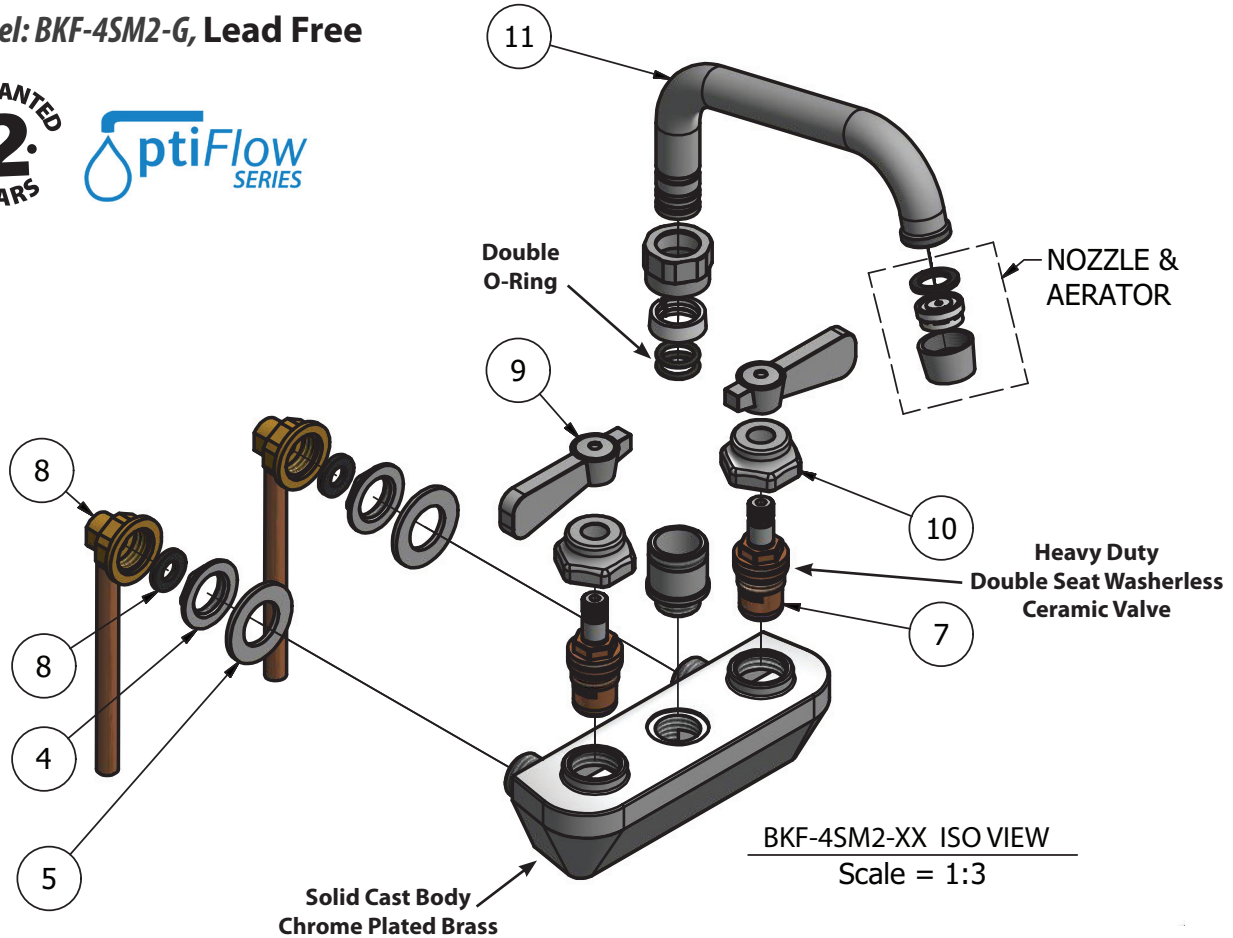

BKF-WBH
ADA Compliant
Wrist Blade Handles

Product Specifications:

- Heavy Duty Double Seat 1/4 Turn Ceramic Cartridges
- Color Coded Hot & Cold Indicators
- Double O-Ring Spout Seal
- High Polished Triple Dipped Chrome Finish
- Integral Check Valve
- Lead Free Compliant
- Full Replacement Parts Available

Certifications:

ADA Compliant

PRODUCT SPECIFICATION SHEET

RESOURCES

4" Splash Mount Shallow Solid Body Faucet with Swing Spout

Model: BKF-4SM2-G, Lead Free

Exploded Parts Detail:

Diagram #	Quantity	Part Number	Description
1	1	BKF-4SM2-XX	Faucet Body
4	2	BKF-MN	Mounting Nut
5	2	BKF-MW	Mounting Washer
7	2	(1)BKF-W-CV & (1)BKF-W-HV	Ceramic Valves
8	2	BKF-90-Conn	Brass w/O-Ring Seal
9	2	BKF-SBH	Handle
10	2	BKF-BONNET	Bonnet
11	1	BKF-SPT-XX	Spout

Optional Spouts & Parts:

-  Heavy Duty Gooseneck Spout
BKF-HSPT-3G-G, BKF-HSPT-5G-G
BKF-HSPT-8G-G
-  Heavy Duty DJ Swing Spout
BKF-HSPT-18-G
-  Heavy Duty Swing Spout
BKF-HSPT-6-G, BKF-HSPT-8-G
BKF-HSPT-10-G, BKF-HSPT-12-G
BKF-HSPT-14-G, BKF-HSPT-16-G
-  BKF-C414-VR
Vandal Resistant Aerator - .5 GPM
-  BKF-WBH
ADA Compliant
Wrist Blade Handles