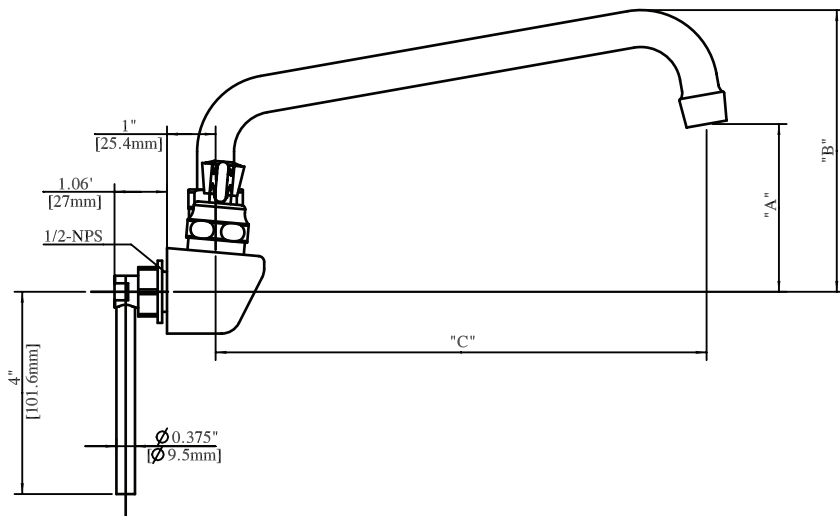

Use your smart phone to scan the above QR code to visit our website: www.bk-resources.com

4" Splash Mount Shallow Solid Body Faucet with Swing Spout

Model: BKF-4SM2-G, Lead Free

Options:

BKF-C414-VR
Vandal Resistant Aerator - .5 GPM

BKF-WBH
ADA Compliant
Wrist Blade Handles

Product Specifications:

- Heavy Duty Double Seat 1/4 Turn Ceramic Cartridges
- Color Coded Hot & Cold Indicators
- Double O-Ring Spout Seal
- High Polished Triple Dipped Chrome Finish
- Integral Check Valve
- Lead Free Compliant
- Full Replacement Parts Available

Product Detail:

Model Number	DIM. A	DIM. B	DIM. C
BKF-4SM2-6-G	2.16" [54.7]	4.38" [111.1]	6" [152.4]
BKF-4SM2-8-G	2.56" [65]	4.75" [120.6]	8" [203.2]
BKF-4SM2-10-G	2.88" [73]	5.17" [131.4]	10" [254]
BKF-4SM2-12-G	3.31" [84.1]	5.56" [141.3]	12" [304.8]
BKF-4SM2-14-G	3.75" [95.3]	5.88" [149.2]	14" [355.6]
BKF-4SM2-16-G	4.13" [104.7]	6.38" [161.9]	16" [406.4]