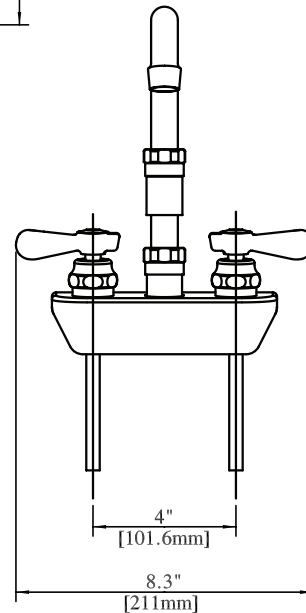

Use your smart phone to scan the above QR code to visit our website: www.bk-resources.com

4" Splash Mount Shallow Solid Body Faucet with DJ Swing Spout

Model: BKF-4SM2-18-G, Lead Free

Options:

BKF-C414-VR
Vandal Resistant Aerator - .5 GPM

BKF-WBH
ADA Compliant
Wrist Blade Handles

Product Specifications:

- Heavy Duty Double Seat 1/4 Turn Ceramic Cartridges
- Color Coded Hot & Cold Indicators
- Double O-Ring Spout Seal
- High Polished Triple Dipped Chrome Finish
- Integral Check Valve
- Lead Free Compliant
- Full Replacement Parts Available

Certifications:

ADA Compliant

PRODUCT SPECIFICATION SHEET

RESOURCES

4" Splash Mount Shallow Solid Body Faucet with DJ Swing Spout

Model: BKF-4SM2-18-G, Lead Free

Exploded Parts Detail:

Diagram #	Quantity	Part Number	Description
1	1	BKF-4SM2-XX	Faucet Body
4	2	BKF-MN	Mounting Nut
5	2	BKF-MW	Mounting Washer
7	2	(1)BKF-W-CV & (1)BKF-W-HV	Ceramic Valves
8	2	BKF-90-Conn	Brass w/O-Ring Seal
9	2	BKF-SBH	Handle
10	2	BKF-BONNET	Bonnet
11	1	BKF-SPT-XX	Spout