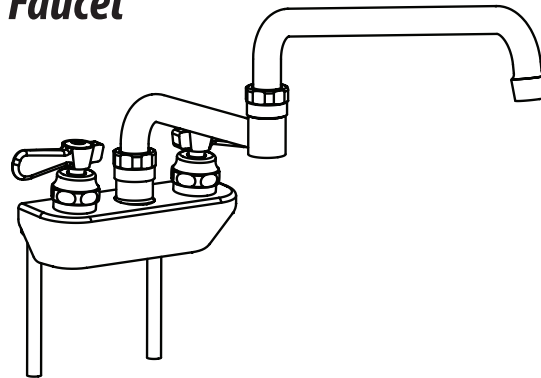

Use your smart phone to scan the above QR code to visit our website: www.bk-resources.com

4" Splash Mount Shallow Solid Body Faucet with DJ Swing Spout

Model: BKF-4SM2-18-G, Lead Free

Options:

BKF-C414-VR
Vandal Resistant Aerator - .5 GPM

BKF-WBH
ADA Compliant
Wrist Blade Handles

Product Specifications:

- Heavy Duty Double Seat 1/4 Turn Ceramic Cartridges
- Color Coded Hot & Cold Indicators
- Double O-Ring Spout Seal
- High Polished Triple Dipped Chrome Finish
- Integral Check Valve
- Lead Free Compliant
- Full Replacement Parts Available

Certifications:

ADA Compliant

PRODUCT SPECIFICATION SHEET

RESOURCES

4" Splash Mount Shallow Solid Body Faucet with DJ Swing Spout

Model: BKF-4SM2-18-G, Lead Free

Exploded Parts Detail:

Diagram #	Quantity	Part Number	Description
1	1	BKF-4SM2-XX	Faucet Body
4	2	BKF-MN	Mounting Nut
5	2	BKF-MW	Mounting Washer
7	2	(1)BKF-W-CV & (1)BKF-W-HV	Ceramic Valves
8	2	BKF-90-Conn	Brass w/O-Ring Seal
9	2	BKF-SBH	Handle
10	2	BKF-BONNET	Bonnet
11	1	BKF-SPT-XX	Spout