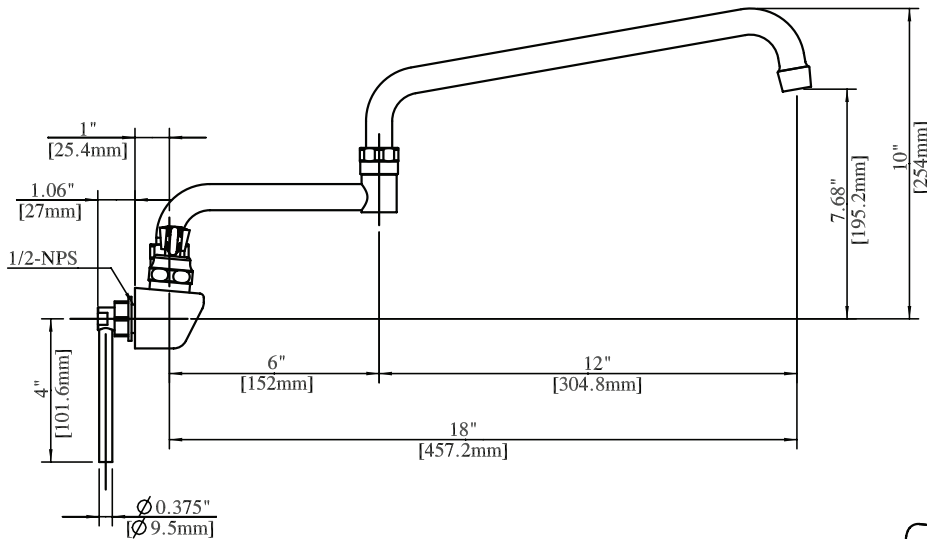

Use your smart phone to scan the above QR code to visit our website: www.bk-resources.com

4" Splash Mount Shallow Solid Body Faucet with DJ Swing Spout

Model: BKF-4SM2-18-G, Lead Free

Options:

BKF-C414-VR
Vandal Resistant Aerator - .5 GPM

BKF-WBH
ADA Compliant
Wrist Blade Handles

Product Specifications:

- Heavy Duty Double Seat 1/4 Turn Ceramic Cartridges
- Color Coded Hot & Cold Indicators
- Double O-Ring Spout Seal
- High Polished Triple Dipped Chrome Finish
- Integral Check Valve
- Lead Free Compliant
- Full Replacement Parts Available

Certifications:

ADA Compliant

PRODUCT SPECIFICATION SHEET

RESOURCES