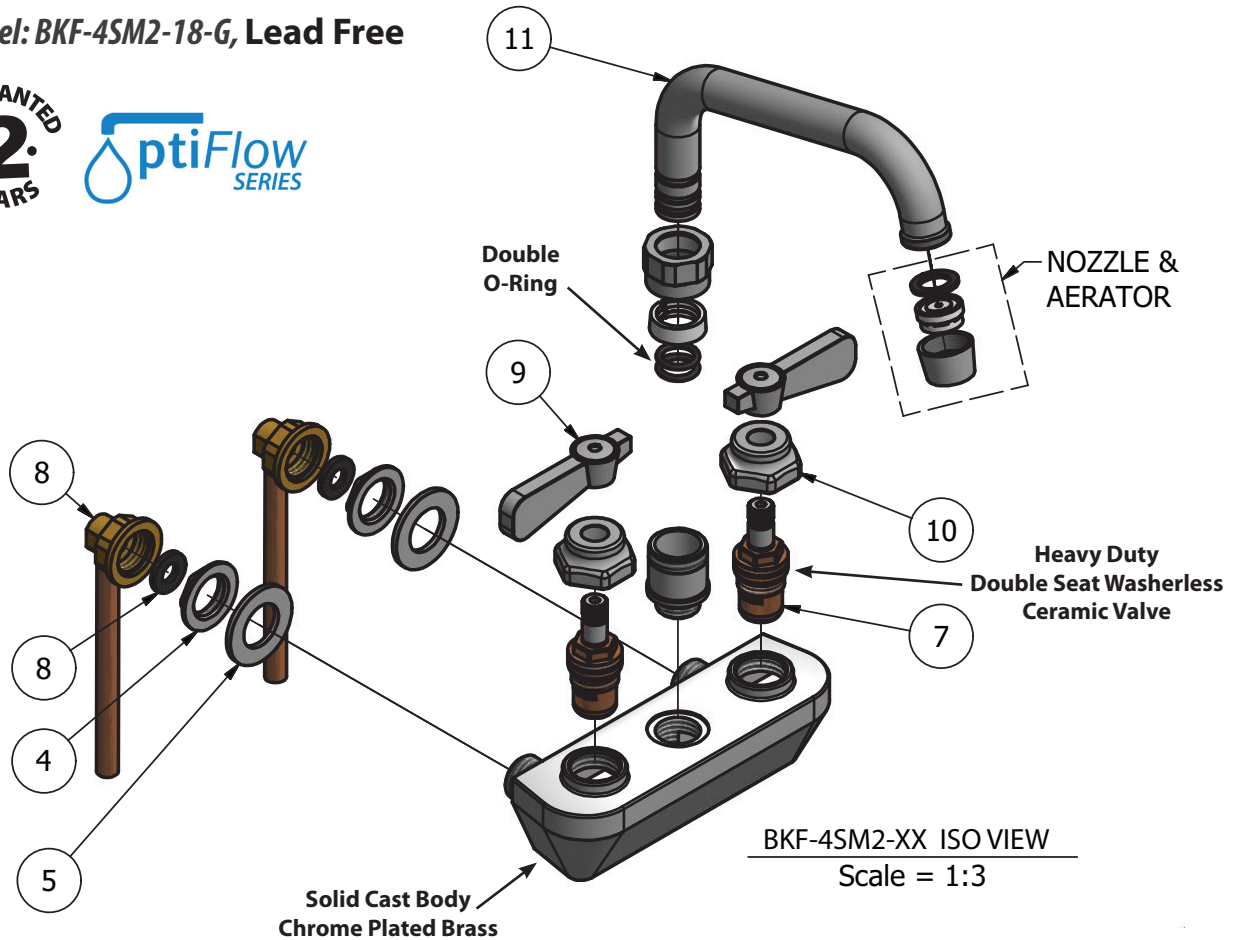

BKF-WBH
ADA Compliant
Wrist Blade Handles

Product Specifications:

- Heavy Duty Double Seat 1/4 Turn Ceramic Cartridges
- Color Coded Hot & Cold Indicators
- Double O-Ring Spout Seal
- High Polished Triple Dipped Chrome Finish
- Integral Check Valve
- Lead Free Compliant
- Full Replacement Parts Available

Certifications:

ADA Compliant

PRODUCT SPECIFICATION SHEET

RESOURCES

4" Splash Mount Shallow Solid Body Faucet with DJ Swing Spout

Model: BKF-4SM2-18-G, Lead Free

Exploded Parts Detail:

Diagram #	Quantity	Part Number	Description
1	1	BKF-4SM2-XX	Faucet Body
4	2	BKF-MN	Mounting Nut
5	2	BKF-MW	Mounting Washer
7	2	(1)BKF-W-CV & (1)BKF-W-HV	Ceramic Valves
8	2	BKF-90-Conn	Brass w/O-Ring Seal
9	2	BKF-SBH	Handle
10	2	BKF-BONNET	Bonnet
11	1	BKF-SPT-XX	Spout

Optional Spouts & Parts:

-  Heavy Duty Gooseneck Spout
BKF-HSPT-3G-G, BKF-HSPT-5G-G
BKF-HSPT-8G-G
-  Heavy Duty DJ Swing Spout
BKF-HSPT-18-G
-  Heavy Duty Swing Spout
BKF-HSPT-6-G, BKF-HSPT-8-G
BKF-HSPT-10-G, BKF-HSPT-12-G
BKF-HSPT-14-G, BKF-HSPT-16-G
-  BKF-C414-VR
Vandal Resistant Aerator - .5 GPM
-  BKF-WBH
ADA Compliant
Wrist Blade Handles