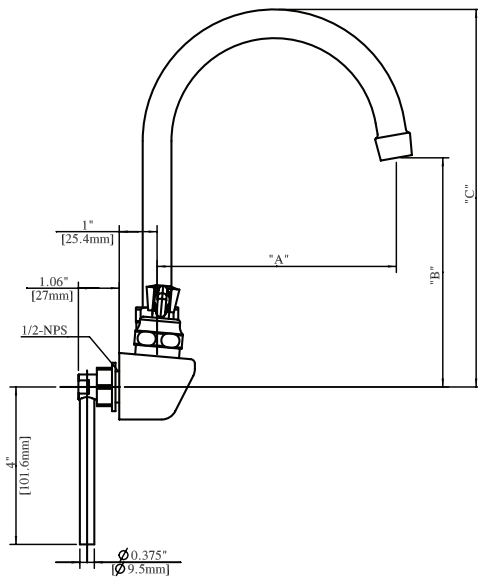

Use your smart phone to scan the above QR code to visit our website: www.bk-resources.com

4" Splash Mount Shallow Solid Body Faucet with Gooseneck Spout

Model: BKF-4SM2-xG-G, Lead Free

Options:

BKF-C414-VR
Vandal Resistant Aerator - .5 GPM

BKF-WBH
ADA Compliant
Wrist Blade Handles

Product Specifications:

- Heavy Duty Double Seat 1/4 Turn Ceramic Cartridges
- Color Coded Hot & Cold Indicators
- Double O-Ring Spout Seal
- High Polished Triple Dipped Chrome Finish
- Integral Check Valve
- Lead Free Compliant
- Full Replacement Parts Available

Product Detail:

Model Number	DIM. A	DIM. B	DIM. C
BKF-4SM2-3G-G	3.5" [90.0]	5.38" [136.5]	8.13" [206.3]
BKF-4SM2-5G-G	6" [150]	5.13" [132.9]	9.75" [247.6]
BKF-4SM2-8G-G	8.5" [215]	7.75" [196.8]	12.63" [320.6]

Certifications:

ADA Compliant

PRODUCT SPECIFICATION SHEET

RESOURCES

4" Splash Mount Shallow Solid Body Faucet with Gooseneck Spout

Model: BKF-4SM2-xG-G, Lead Free

Exploded Parts Detail:

Diagram #	Quantity	Part Number	Description
1	1	BKF-4SM2-XX	Faucet Body
4	2	BKF-MN	Mounting Nut
5	2	BKF-MW	Mounting Washer
7	2	(1)BKF-W-CV & (1)BKF-W-HV	Ceramic Valves
8	2	BKF-90-Conn	Brass w/O-Ring Seal
9	2	BKF-SBH	Handle
10	2	BKF-BONNET	Bonnet
11	1	BKF-SPT-XX	Spout