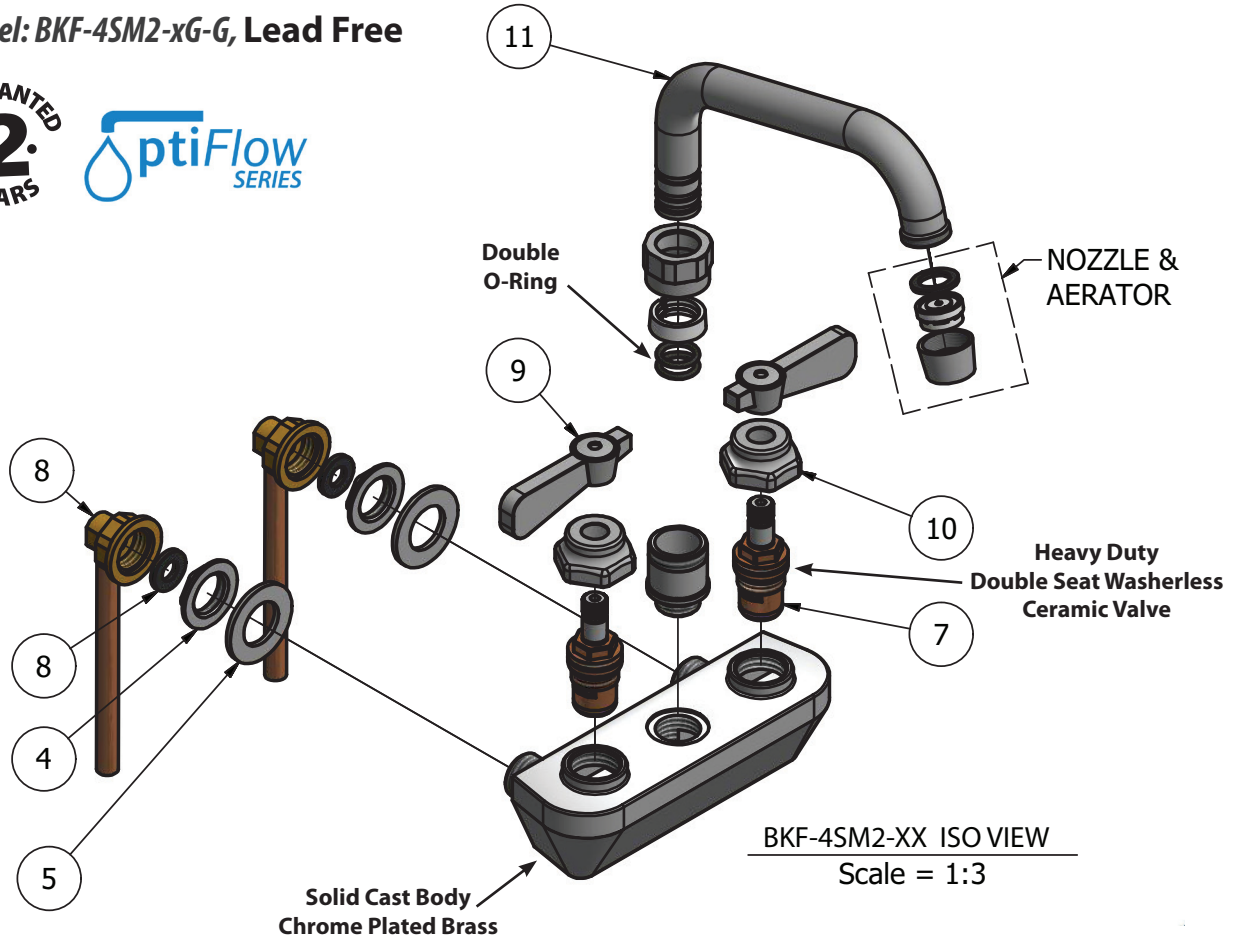

BKF-WBH
ADA Compliant
Wrist Blade Handles

Product Specifications:

- Heavy Duty Double Seat 1/4 Turn Ceramic Cartridges
- Color Coded Hot & Cold Indicators
- Double O-Ring Spout Seal
- High Polished Triple Dipped Chrome Finish
- Integral Check Valve
- Lead Free Compliant
- Full Replacement Parts Available

Certifications:

ADA Compliant

PRODUCT SPECIFICATION SHEET

RESOURCES

4" Splash Mount Shallow Solid Body Faucet with Gooseneck Spout

Model: BKF-4SM2-xG-G, Lead Free

Exploded Parts Detail:

Diagram #	Quantity	Part Number	Description
1	1	BKF-4SM2-XX	Faucet Body
4	2	BKF-MN	Mounting Nut
5	2	BKF-MW	Mounting Washer
7	2	(1)BKF-W-CV & (1)BKF-W-HV	Ceramic Valves
8	2	BKF-90-Conn	Brass w/O-Ring Seal
9	2	BKF-SBH	Handle
10	2	BKF-BONNET	Bonnet
11	1	BKF-SPT-XX	Spout

Optional Spouts & Parts:

- 
 Heavy Duty Gooseneck Spout
 BKF-HSPT-3G-G, BKF-HSPT-5G-G
 BKF-HSPT-8G-G
- 
 Heavy Duty DJ Swing Spout
 BKF-HSPT-18-G
- 
 Heavy Duty Swing Spout
 BKF-HSPT-6-G, BKF-HSPT-8-G
 BKF-HSPT-10-G, BKF-HSPT-12-G
 BKF-HSPT-14-G, BKF-HSPT-16-G
- 
 BKF-C414-VR
 Vandal Resistant Aerator - .5 GPM
- 
 BKF-WBH
 ADA Compliant
 Wrist Blade Handles