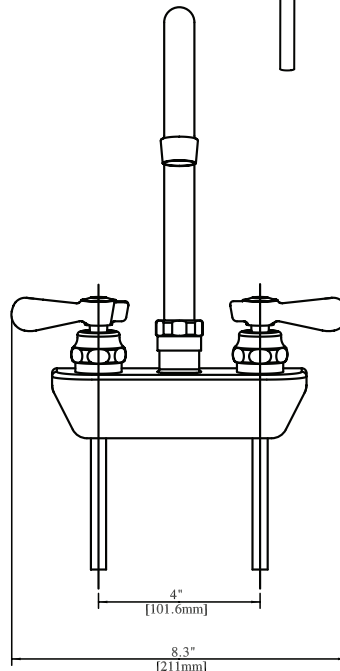

Use your smart phone to scan the above QR code to visit our website: www.bk-resources.com

4" Splash Mount Shallow Solid Body Faucet with Gooseneck Spout

Model: BKF-4SM2-xG-G, Lead Free

Options:

BKF-C414-VR
Vandal Resistant Aerator - .5 GPM

BKF-WBH
ADA Compliant
Wrist Blade Handles

Product Specifications:

- Heavy Duty Double Seat 1/4 Turn Ceramic Cartridges
- Color Coded Hot & Cold Indicators
- Double O-Ring Spout Seal
- High Polished Triple Dipped Chrome Finish
- Integral Check Valve
- Lead Free Compliant
- Full Replacement Parts Available

Product Detail:

Model Number	DIM. A	DIM. B	DIM. C
BKF-4SM2-3G-G	3.5" [90.0]	5.38" [136.5]	8.13" [206.3]
BKF-4SM2-5G-G	6" [150]	5.13" [132.9]	9.75" [247.6]
BKF-4SM2-8G-G	8.5" [215]	7.75" [196.8]	12.63" [320.6]

Certifications:

ADA Compliant

PRODUCT SPECIFICATION SHEET

RESOURCES

4" Splash Mount Shallow Solid Body Faucet with Gooseneck Spout

Model: BKF-4SM2-xG-G, Lead Free

Exploded Parts Detail:

Diagram #	Quantity	Part Number	Description
1	1	BKF-4SM2-XX	Faucet Body
4	2	BKF-MN	Mounting Nut
5	2	BKF-MW	Mounting Washer
7	2	(1)BKF-W-CV & (1)BKF-W-HV	Ceramic Valves
8	2	BKF-90-Conn	Brass w/O-Ring Seal
9	2	BKF-SBH	Handle
10	2	BKF-BONNET	Bonnet
11	1	BKF-SPT-XX	Spout