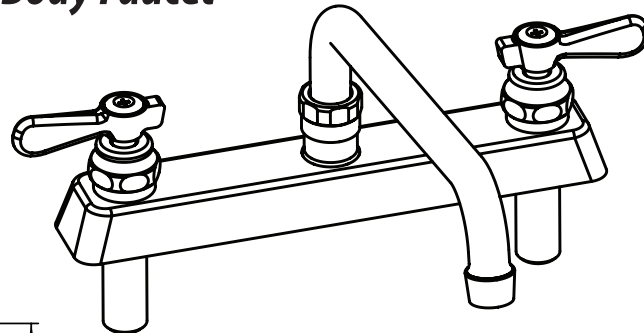

Use your smart phone to scan the above QR code to visit our website: www.bk-resources.com

8" Deck Mount Heavy Duty Solid Body Faucet with Swing Spout

Model: BKF-8DM-G, Lead Free

Options:

BKF-C414-VR
Vandal Resistant Aerator - .5 GPM

BKF-WBH
ADA Compliant
Wrist Blade Handles

Product Specifications:

- Heavy Duty Double Seat 1/4 Turn Ceramic Cartridges
- Color Coded Hot & Cold Indicators
- Double O-Ring Spout Seal
- High Polished Triple Dipped Chrome Finish
- Integral Check Valve
- Lead Free Compliant
- Full Replacement Parts Available

Certifications:

PRODUCT SPECIFICATION SHEET

RESOURCES

8" Deck Mount Heavy Duty Solid Body Faucet with Swing Spout

Model: BKF-8DM-G, Lead Free

Exploded Parts Detail:

Diagram #	Quantity	Part Number	Description
1	1	BKF8DM-XX	Faucet Body
2	2	BKF-SBH	Handle
3	2	BKF-MN	Mounting Nut
4	2	BKF-MW	Washer
5	1	BKF-SPT-XX	Spout
5A	2	BKF-SPT-O-RING	O-Ring
5B	1	BKF-AER	Aerator
5C	1	BKF-SPT-S	Spacer
6	2	BKF-BONNET	Bonnet
7	2	(1)BKF-W-CV & (1)BKF-W-HV	Ceramic Valves