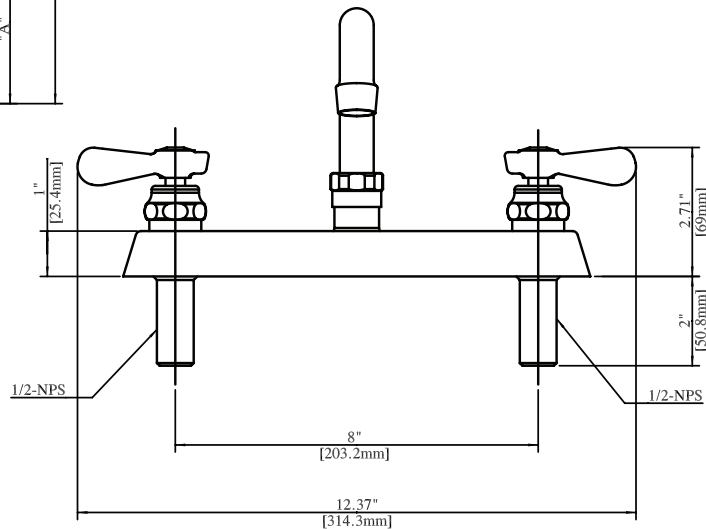

Use your smart phone to scan the above QR code to visit our website: www.bk-resources.com

8" Deck Mount Heavy Duty Solid Body Faucet with Swing Spout

Model: BKF-8DM-G, Lead Free

Options:

BKF-C414-VR
Vandal Resistant Aerator - .5 GPM

BKF-WBH
ADA Compliant
Wrist Blade Handles

Product Specifications:

- Heavy Duty Double Seat 1/4 Turn Ceramic Cartridges
- Color Coded Hot & Cold Indicators
- Double O-Ring Spout Seal
- High Polished Triple Dipped Chrome Finish
- Integral Check Valve
- Lead Free Compliant
- Full Replacement Parts Available

Product Detail:

Model Number	DIM. A	DIM. B	DIM. C
BKF-8DM-6-G	2.75" [69.8]	5" [127]	6" [152.4]
BKF-8DM-8-G	3.16" [80.2]	5.38" [136.5]	8" [203.2]
BKF-8DM-10-G	3.56" [90.5]	5.75" [146]	10" [254]
BKF-8DM-12-G	3.88" [98.4]	6.09" [156.4]	12" [304.8]
BKF-8DM-14-G	4.31" [109.5]	6.56" [166.7]	14" [355.6]
BKF-8DM-16-G	4.75" [120.6]	6.88" [174.6]	16" [406.4]

Certifications:

PRODUCT SPECIFICATION SHEET

RESOURCES

8" Deck Mount Heavy Duty Solid Body Faucet with Swing Spout

Model: BKF-8DM-G, Lead Free

Exploded Parts Detail:

Diagram #	Quantity	Part Number	Description
1	1	BKF8DM-XX	Faucet Body
2	2	BKF-SBH	Handle
3	2	BKF-MN	Mounting Nut
4	2	BKF-MW	Washer
5	1	BKF-SPT-XX	Spout
5A	2	BKF-SPT-O-RING	O-Ring
5B	1	BKF-AER	Aerator
5C	1	BKF-SPT-S	Spacer
6	2	BKF-BONNET	Bonnet
7	2	(1)BKF-W-CV & (1)BKF-W-HV	Ceramic Valves