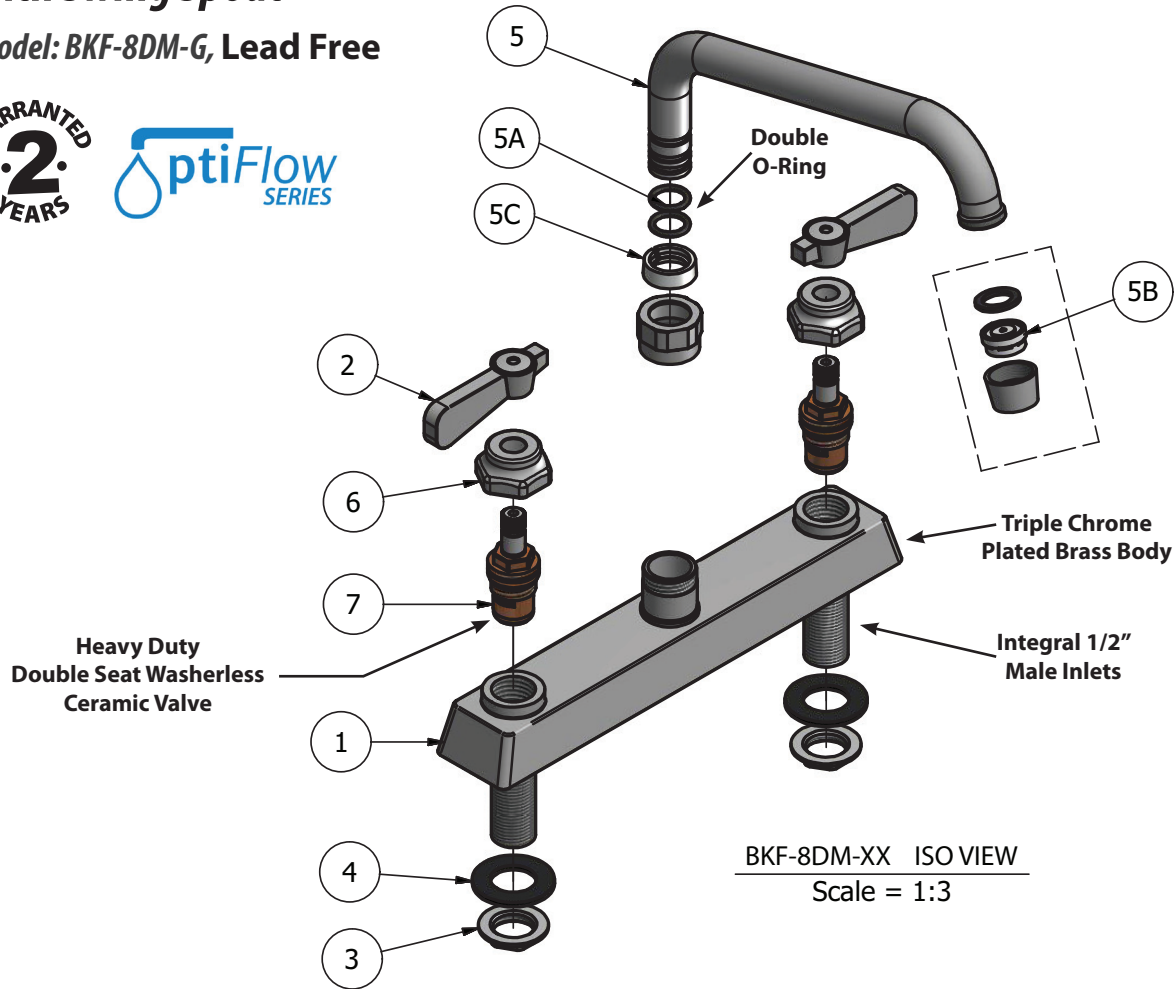

BKF-WBH
ADA Compliant
Wrist Blade Handles

Product Specifications:

- Heavy Duty Double Seat 1/4 Turn Ceramic Cartridges
- Color Coded Hot & Cold Indicators
- Double O-Ring Spout Seal
- High Polished Triple Dipped Chrome Finish
- Integral Check Valve
- Lead Free Compliant
- Full Replacement Parts Available

Certifications:

PRODUCT SPECIFICATION SHEET

RESOURCES

8" Deck Mount Heavy Duty Solid Body Faucet with Swing Spout

Model: BKF-8DM-G, Lead Free

Exploded Parts Detail:

Diagram #	Quantity	Part Number	Description
1	1	BKF8DM-XX	Faucet Body
2	2	BKF-SBH	Handle
3	2	BKF-MN	Mounting Nut
4	2	BKF-MW	Washer
5	1	BKF-SPT-XX	Spout
5A	2	BKF-SPT-O-RING	O-Ring
5B	1	BKF-AER	Aerator
5C	1	BKF-SPT-S	Spacer
6	2	BKF-BONNET	Bonnet
7	2	(1)BKF-W-CV & (1)BKF-W-HV	Ceramic Valves

Optional Spouts & Parts:

-  Heavy Duty Gooseneck Spout
BKF-HSPT-3G-G, BKF-HSPT-5G-G
BKF-HSPT-8G-G
-  Heavy Duty DJ Swing Spout
BKF-HSPT-18-G
-  Heavy Duty Swing Spout
BKF-HSPT-6-G, BKF-HSPT-8-G
BKF-HSPT-10-G, BKF-HSPT-12-G
BKF-HSPT-14-G, BKF-HSPT-16-G
-  BKF-C414-VR
Vandal Resistant Aerator - .5 GPM
-  BKF-WBH
ADA Compliant
Wrist Blade Handles