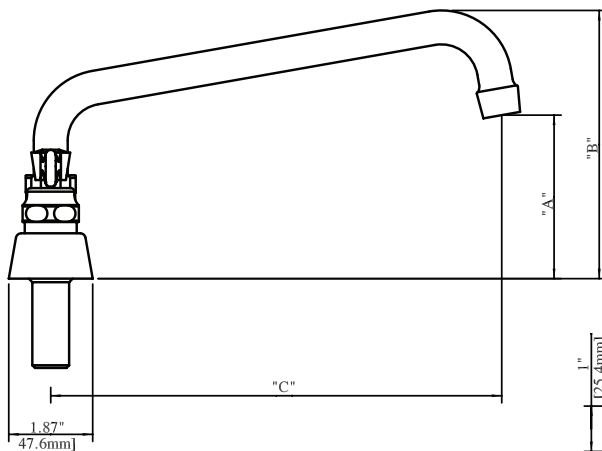

Use your smart phone to scan the above QR code to visit our website: www.bk-resources.com

8" Deck Mount Heavy Duty Solid Body Faucet with Swing Spout

Model: BKF-8DM-G, Lead Free

Options:

BKF-C414-VR
Vandal Resistant Aerator - .5 GPM

BKF-WBH
ADA Compliant
Wrist Blade Handles

Product Specifications:

- Heavy Duty Double Seat 1/4 Turn Ceramic Cartridges
- Color Coded Hot & Cold Indicators
- Double O-Ring Spout Seal
- High Polished Triple Dipped Chrome Finish
- Integral Check Valve
- Lead Free Compliant
- Full Replacement Parts Available

Product Detail:

Model Number	DIM. A	DIM. B	DIM. C
BKF-8DM-6-G	2.75" [69.8]	5" [127]	6" [152.4]
BKF-8DM-8-G	3.16" [80.2]	5.38" [136.5]	8" [203.2]
BKF-8DM-10-G	3.56" [90.5]	5.75" [146]	10" [254]
BKF-8DM-12-G	3.88" [98.4]	6.09" [156.4]	12" [304.8]
BKF-8DM-14-G	4.31" [109.5]	6.56" [166.7]	14" [355.6]
BKF-8DM-16-G	4.75" [120.6]	6.88" [174.6]	16" [406.4]