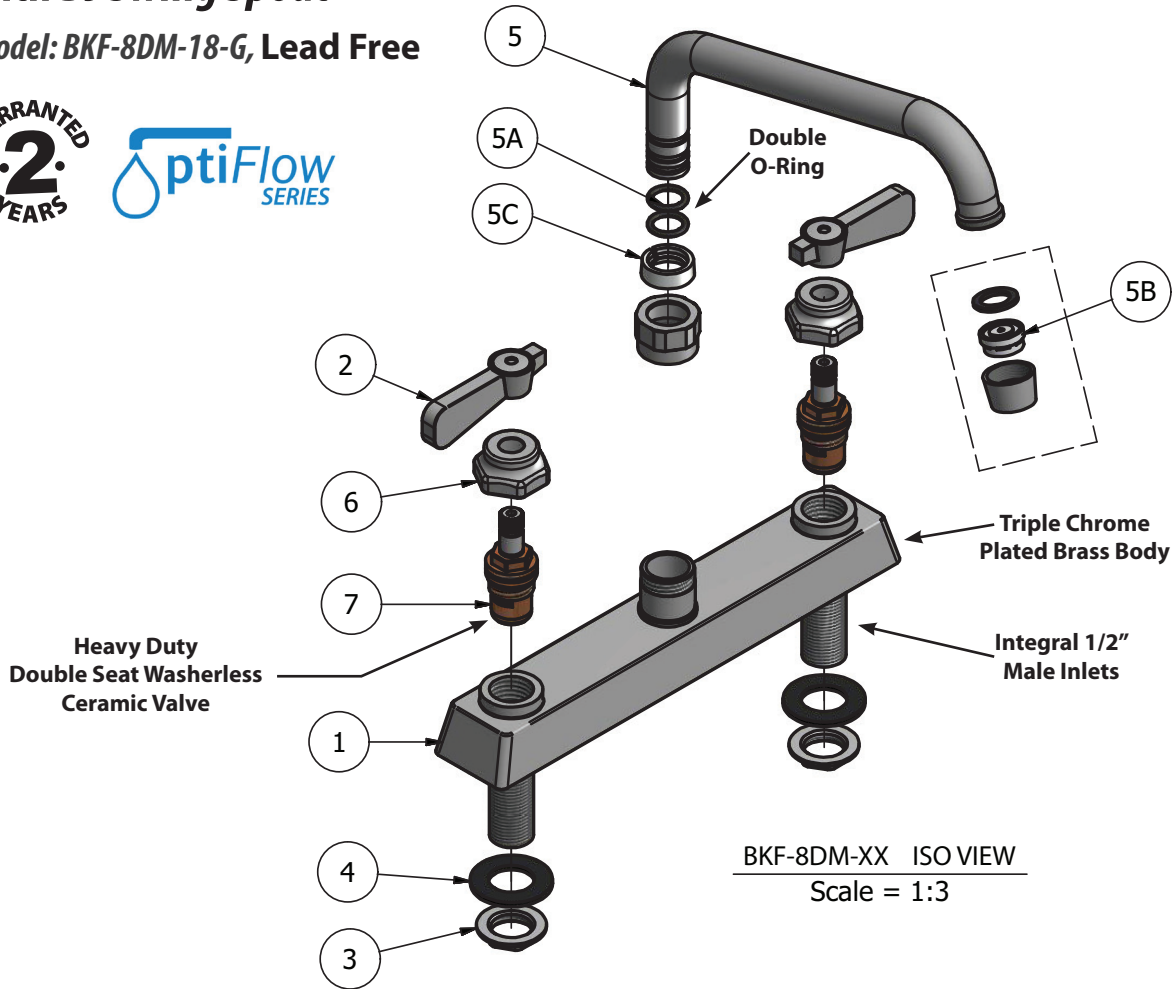

Use your smart phone to scan the above QR code to visit our website: www.bk-resources.com

8" Deck Mount Heavy Duty Solid Body Faucet with DJ Swing Spout

Model: BKF-8DM-18-G, Lead Free

Options:

BKF-C414-VR
Vandal Resistant Aerator - .5 GPM

BKF-WBH
ADA Compliant
Wrist Blade Handles

Product Specifications:

- Heavy Duty Double Seat 1/4 Turn Ceramic Cartridges
- Color Coded Hot & Cold Indicators
- Double O-Ring Spout Seal
- High Polished Triple Dipped Chrome Finish
- Integral Check Valve
- Lead Free Compliant
- Full Replacement Parts Available

Certifications:

PRODUCT SPECIFICATION SHEET

RESOURCES

8" Deck Mount Heavy Duty Solid Body Faucet with DJ Swing Spout

Model: BKF-8DM-18-G, Lead Free

BKF-8DM-XX ISO VIEW
Scale = 1:3

Exploded Parts Detail:

Diagram #	Quantity	Part Number	Description
1	1	BKF8DM-XX	Faucet Body
2	2	BKF-SBH	Handle
3	2	BKF-MN	Mounting Nut
4	2	BKF-MW	Washer
5	1	BKF-SPT-XX	Spout
5A	2	BKF-SPT-O-RING	O-Ring
5B	1	BKF-AER	Aerator
5C	1	BKF-SPT-S	Spacer
6	2	BKF-BONNET	Bonnet
7	2	(1)BKF-W-CV & (1)BKF-W-HV	Ceramic Valves

Optional Spouts & Parts:

- Heavy Duty Gooseneck Spout
BKF-HSPT-3G-G, BKF-HSPT-5G-G
BKF-HSPT-8G-G
- Heavy Duty DJ Swing Spout
BKF-HSPT-18-G
- Heavy Duty Swing Spout
BKF-HSPT-6-G, BKF-HSPT-8-G
BKF-HSPT-10-G, BKF-HSPT-12-G
BKF-HSPT-14-G, BKF-HSPT-16-G
- BKF-C414-VR
Vandal Resistant Aerator - .5 GPM
- BKF-WBH
ADA Compliant
Wrist Blade Handles