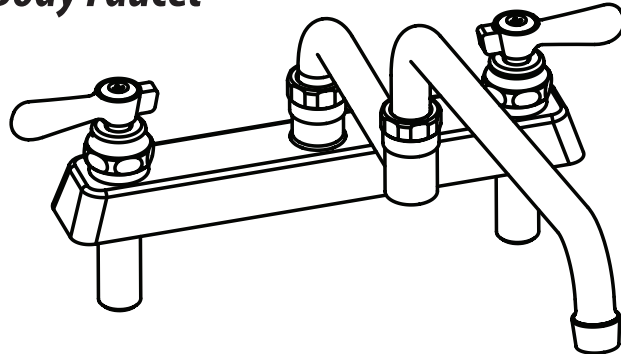

Use your smart phone to scan the above QR code to visit our website: www.bk-resources.com

8" Deck Mount Heavy Duty Solid Body Faucet with DJ Swing Spout

Model: BKF-8DM-18-G, Lead Free

Options:

BKF-C414-VR
Vandal Resistant Aerator - .5 GPM

BKF-WBH
ADA Compliant
Wrist Blade Handles

Product Specifications:

- Heavy Duty Double Seat 1/4 Turn Ceramic Cartridges
- Color Coded Hot & Cold Indicators
- Double O-Ring Spout Seal
- High Polished Triple Dipped Chrome Finish
- Integral Check Valve
- Lead Free Compliant
- Full Replacement Parts Available

Certifications:

PRODUCT SPECIFICATION SHEET

RESOURCES

8" Deck Mount Heavy Duty Solid Body Faucet with DJ Swing Spout

Model: BKF-8DM-18-G, Lead Free

BKF-8DM-XX ISO VIEW
Scale = 1:3

Exploded Parts Detail:

Diagram #	Quantity	Part Number	Description
1	1	BKF8DM-XX	Faucet Body
2	2	BKF-SBH	Handle
3	2	BKF-MN	Mounting Nut
4	2	BKF-MW	Washer
5	1	BKF-SPT-XX	Spout
5A	2	BKF-SPT-O-RING	O-Ring
5B	1	BKF-AER	Aerator
5C	1	BKF-SPT-S	Spacer
6	2	BKF-BONNET	Bonnet
7	2	(1)BKF-W-CV & (1)BKF-W-HV	Ceramic Valves