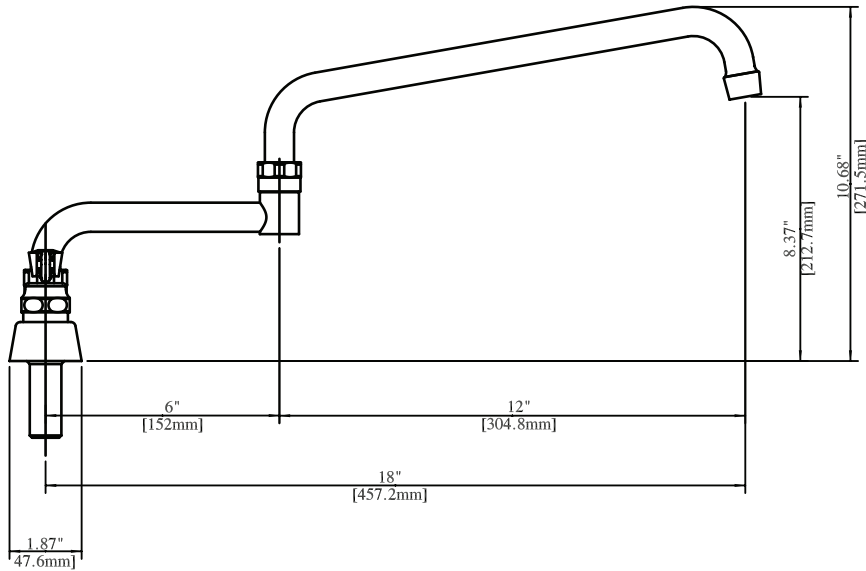

Use your smart phone to scan the above QR code to visit our website: www.bk-resources.com

8" Deck Mount Heavy Duty Solid Body Faucet with DJ Swing Spout

Model: BKF-8DM-18-G, Lead Free

Options:

BKF-C414-VR
Vandal Resistant Aerator - .5 GPM

BKF-WBH
ADA Compliant
Wrist Blade Handles

Product Specifications:

- Heavy Duty Double Seat 1/4 Turn Ceramic Cartridges
- Color Coded Hot & Cold Indicators
- Double O-Ring Spout Seal
- High Polished Triple Dipped Chrome Finish
- Integral Check Valve
- Lead Free Compliant
- Full Replacement Parts Available

Certifications:

PRODUCT SPECIFICATION SHEET

RESOURCES

8" Deck Mount Heavy Duty Solid Body Faucet with DJ Swing Spout

Model: BKF-8DM-18-G, Lead Free

BKF-8DM-XX ISO VIEW
Scale = 1:3

Exploded Parts Detail:

Diagram #	Quantity	Part Number	Description
1	1	BKF8DM-XX	Faucet Body
2	2	BKF-SBH	Handle
3	2	BKF-MN	Mounting Nut
4	2	BKF-MW	Washer
5	1	BKF-SPT-XX	Spout
5A	2	BKF-SPT-O-RING	O-Ring
5B	1	BKF-AER	Aerator
5C	1	BKF-SPT-S	Spacer
6	2	BKF-BONNET	Bonnet
7	2	(1)BKF-W-CV & (1)BKF-W-HV	Ceramic Valves