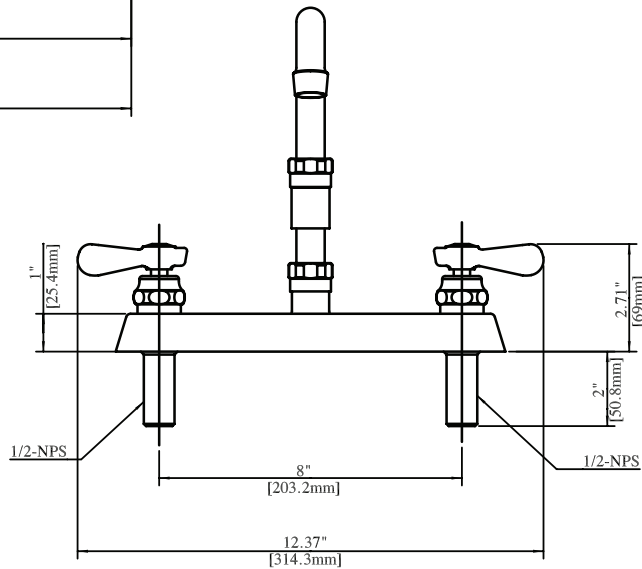

Use your smart phone to scan the above QR code to visit our website: www.bk-resources.com

8" Deck Mount Heavy Duty Solid Body Faucet with DJ Swing Spout

Model: BKF-8DM-18-G, Lead Free

Options:

BKF-C414-VR
Vandal Resistant Aerator - .5 GPM

BKF-WBH
ADA Compliant
Wrist Blade Handles

Product Specifications:

- Heavy Duty Double Seat 1/4 Turn Ceramic Cartridges
- Color Coded Hot & Cold Indicators
- Double O-Ring Spout Seal
- High Polished Triple Dipped Chrome Finish
- Integral Check Valve
- Lead Free Compliant
- Full Replacement Parts Available

Certifications:

PRODUCT SPECIFICATION SHEET

RESOURCES

8" Deck Mount Heavy Duty Solid Body Faucet with DJ Swing Spout

Model: BKF-8DM-18-G, Lead Free

BKF-8DM-XX ISO VIEW
Scale = 1:3

Exploded Parts Detail:

Diagram #	Quantity	Part Number	Description
1	1	BKF8DM-XX	Faucet Body
2	2	BKF-SBH	Handle
3	2	BKF-MN	Mounting Nut
4	2	BKF-MW	Washer
5	1	BKF-SPT-XX	Spout
5A	2	BKF-SPT-O-RING	O-Ring
5B	1	BKF-AER	Aerator
5C	1	BKF-SPT-S	Spacer
6	2	BKF-BONNET	Bonnet
7	2	(1)BKF-W-CV & (1)BKF-W-HV	Ceramic Valves