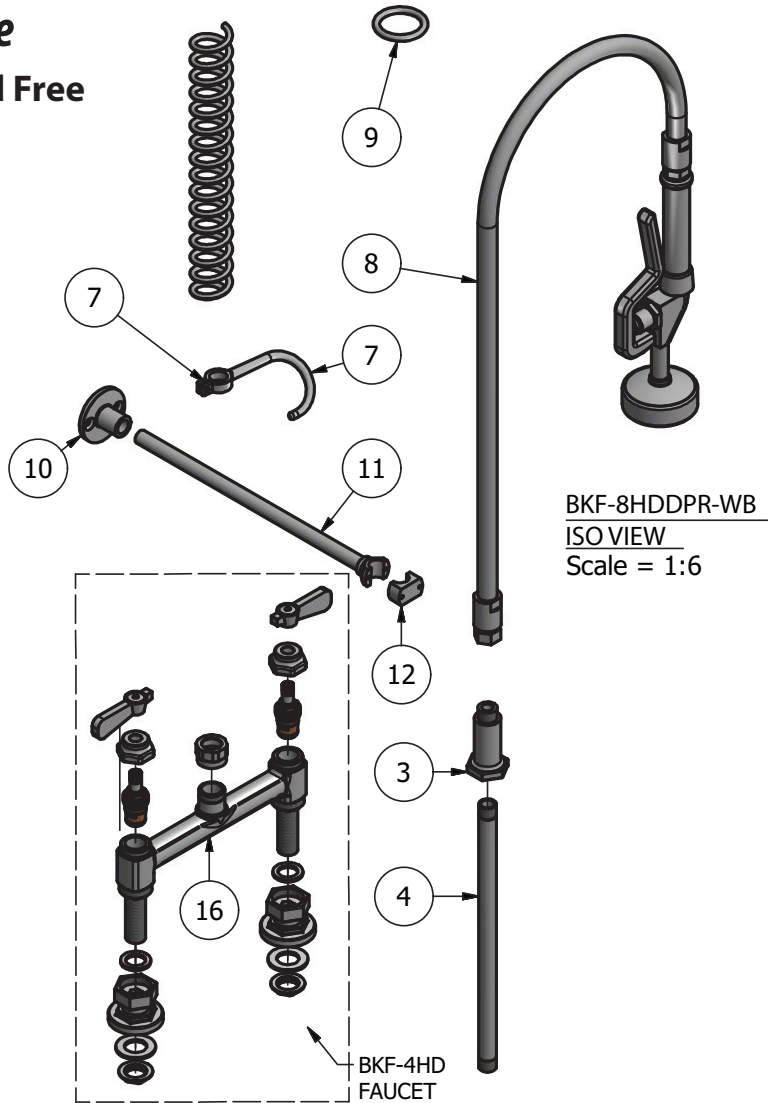

Use your smart phone to scan the above QR code to visit our website: www.bk-resources.com

8" Deck Mount Pre-Rinse

Model: BKF-8HDDPR-WB-G, Lead Free

Product Specifications:

- Triple-Ply Hose Rated to 300 PSI
- 12" Wall Bracket
- 1/4 Turn Ceramic Cartridges
- Integral Check Valves
- Color Coded Hot & Cold Indicators
- 1/2" Female Inlets

Options:

BKF-AF Add A Faucet
BKF-AF-8-G, BKF-AF-10-G,
BKF-AF-12-G, BKF-AF-14-G

Certifications:

Certified to NSF/ANSI 61 Section 9-G

PRODUCT SPECIFICATION SHEET

RESOURCES

8" Deck Mount Pre-Rinse

Model: BKF-8HDDPR-WB-G, Lead Free

Exploded Parts Detail:

Diagram #	Quantity	Part Number	Description
2	1	BK-PR-SPRING	Hose Spring
3	1	BK-PR-SPR	Hose Retainer
4	1	BK-PR-18RP	Riser Bar
7	1	BK-PR-SHR	Spray Valve Retainer
8	1	BKH-44	Spray Hose
9	1	BK-PR-SHR	Spray Valve Handle Retainer
10	1	BK-PR-WB	Wall Bracket Base
11	1	BK-PR-WB	Wall Bracket Rod
12	1	BK-PR-WB	Wall Bracket Clamp
16	1	BKF-8HD-XX	Deck Mount Faucet