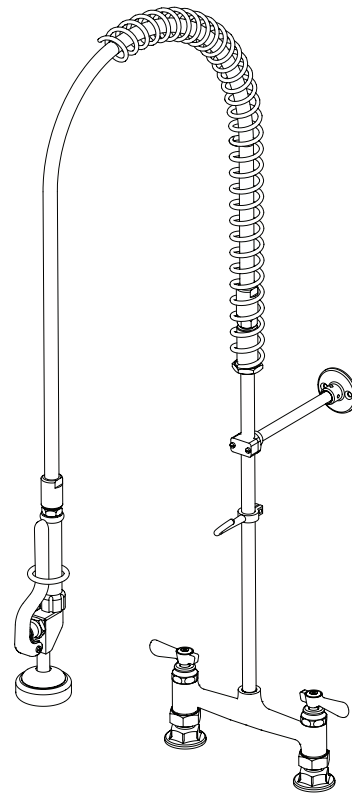

Use your smart phone to scan the above QR code to visit our website: www.bk-resources.com

8" Deck Mount Pre-Rinse

Model: BKF-8HDDPR-WB-G, Lead Free

Product Specifications:

- Triple-Ply Hose Rated to 300 PSI
- 12" Wall Bracket
- 1/4 Turn Ceramic Cartridges
- Integral Check Valves
- Color Coded Hot & Cold Indicators
- 1/2" Female Inlets

Options:

BKF-AF Add A Faucet
BKF-AF-8-G, BKF-AF-10-G,
BKF-AF-12-G, BKF-AF-14-G

Certifications:

Certified to NSF/ANSI 61 Section 9-G

PRODUCT SPECIFICATION SHEET

RESOURCES

8" Deck Mount Pre-Rinse

Model: BKF-8HDDPR-WB-G, Lead Free

Exploded Parts Detail:

Diagram #	Quantity	Part Number	Description
2	1	BK-PR-SPRING	Hose Spring
3	1	BK-PR-SPR	Hose Retainer
4	1	BK-PR-18RP	Riser Bar
7	1	BK-PR-SHR	Spray Valve Retainer
8	1	BKH-44	Spray Hose
9	1	BK-PR-SHR	Spray Valve Handle Retainer
10	1	BK-PR-WB	Wall Bracket Base
11	1	BK-PR-WB	Wall Bracket Rod
12	1	BK-PR-WB	Wall Bracket Clamp
16	1	BKF-8HD-XX	Deck Mount Faucet