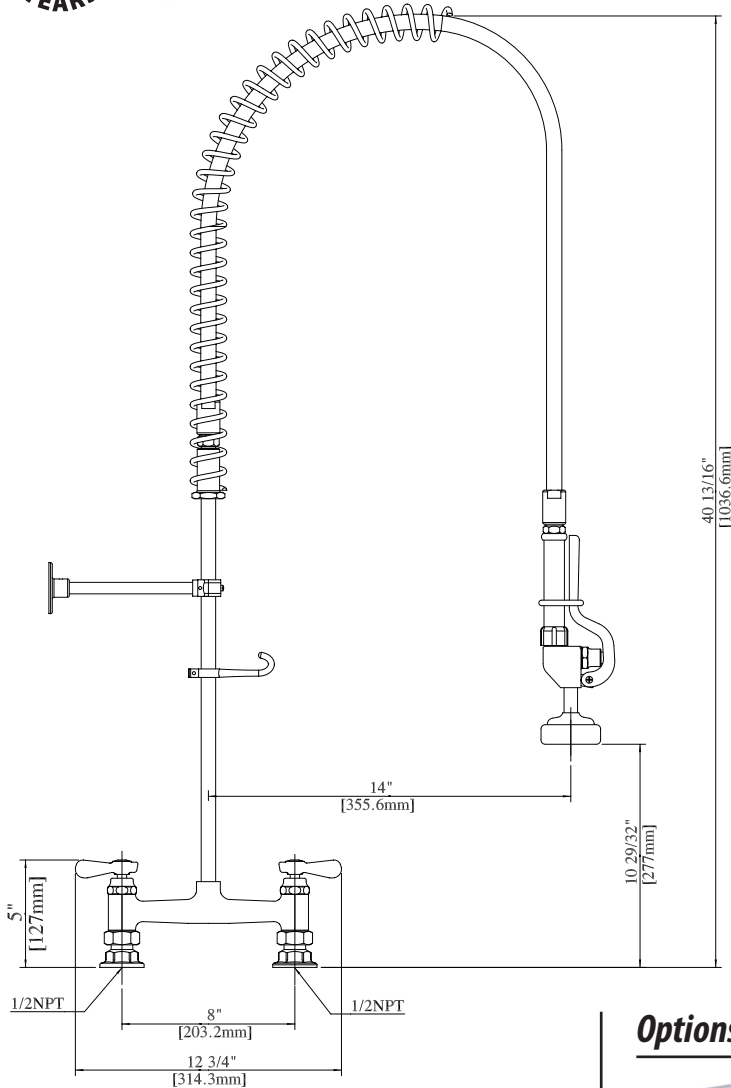

Use your smart phone to scan the above QR code to visit our website: www.bk-resources.com

8" Deck Mount Pre-Rinse

Model: BKF-8HDDPR-WB-G, Lead Free

Product Specifications:

- Triple-Ply Hose Rated to 300 PSI
- 12" Wall Bracket
- 1/4 Turn Ceramic Cartridges
- Integral Check Valves
- Color Coded Hot & Cold Indicators
- 1/2" Female Inlets

Options:

BKF-AF Add A Faucet
BKF-AF-8-G, BKF-AF-10-G,
BKF-AF-12-G, BKF-AF-14-G

Certifications:

Certified to NSF/ANSI 61 Section 9-G

PRODUCT SPECIFICATION SHEET

RESOURCES

8" Deck Mount Pre-Rinse

Model: BKF-8HDDPR-WB-G, Lead Free

Exploded Parts Detail:

Diagram #	Quantity	Part Number	Description
2	1	BK-PR-SPRING	Hose Spring
3	1	BK-PR-SPR	Hose Retainer
4	1	BK-PR-18RP	Riser Bar
7	1	BK-PR-SHR	Spray Valve Retainer
8	1	BKH-44	Spray Hose
9	1	BK-PR-SHR	Spray Valve Handle Retainer
10	1	BK-PR-WB	Wall Bracket Base
11	1	BK-PR-WB	Wall Bracket Rod
12	1	BK-PR-WB	Wall Bracket Clamp
16	1	BKF-8HD-XX	Deck Mount Faucet