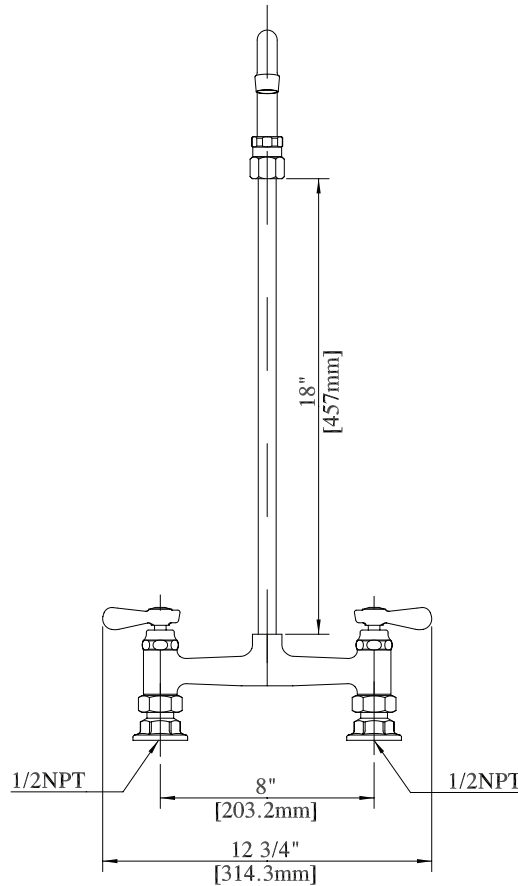

Use your smart phone to scan the above QR code to visit our website: www.bk-resources.com

8" Deck Mount Heavy Duty Hi-Rise Pantry Faucet

Model: BKF-8HR

Options:

BKF-C414-VR
Vandal Resistant Aerator - .5 GPM

Product Specifications:

- 1/4 Turn Ceramic Cartridges
- Interchangeable Spouts
- High Polished Nickel Chrome Finish
- Full Replacement Parts Available

PRODUCT SPECIFICATION SHEET

RESOURCES

8" Deck Mount Heavy Duty Hi-Rise Pantry Faucet

Model: BKF-8HR

Exploded Parts Detail:

Diagram #	Quantity	Part Number	Description
1	1	BKF-8HR-XX-G	Faucet Body
2	1	BK-PR-ADP	Faucet Adapter
3	1	BK-PR-18RP-G	Riser Pipe
4	1	BKF-HRSF	Spout Nut
5	1	BKF-SPT-XX	Spout