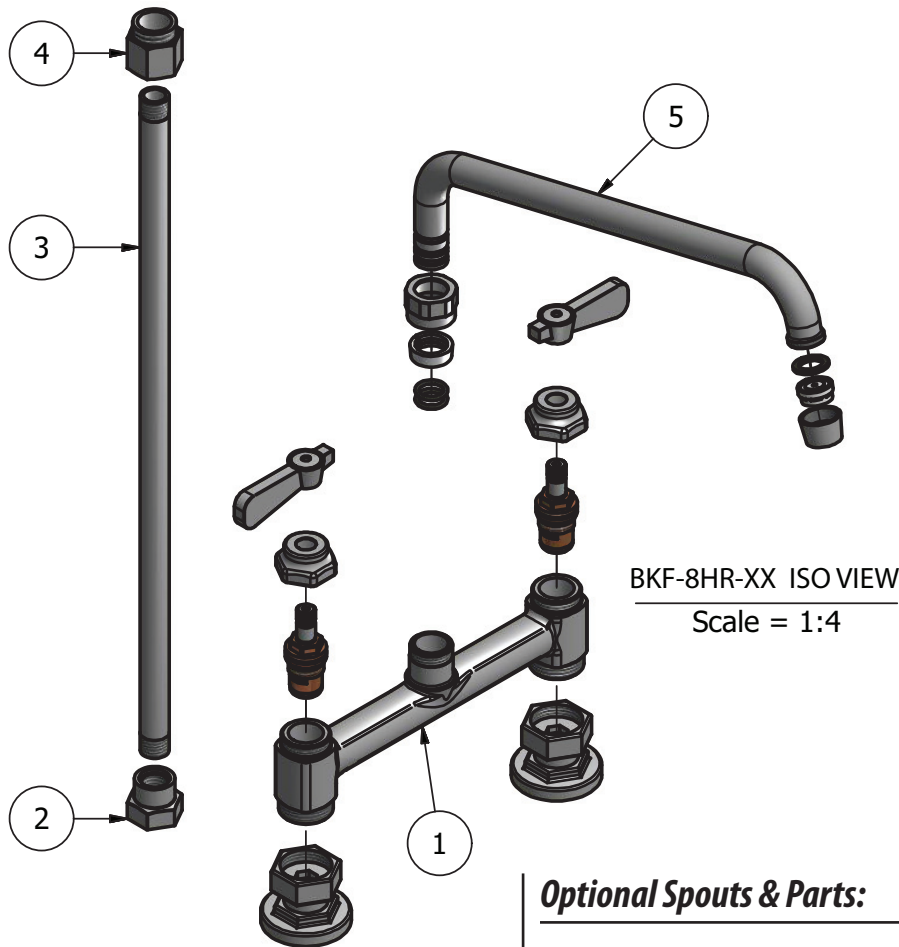

Product Specifications:

- 1/4 Turn Ceramic Cartridges
- Interchangeable Spouts
- High Polished Nickel Chrome Finish
- Full Replacement Parts Available

PRODUCT SPECIFICATION SHEET

RESOURCES

8" Deck Mount Heavy Duty Hi-Rise Pantry Faucet

Model: BKF-8HR

Exploded Parts Detail:

Diagram #	Quantity	Part Number	Description
1	1	BKF-8HR-XX-G	Faucet Body
2	1	BK-PR-ADP	Faucet Adapter
3	1	BK-PR-18RP-G	Riser Pipe
4	1	BKF-HRSF	Spout Nut
5	1	BKF-SPT-XX	Spout

Optional Spouts & Parts:

Heavy Duty Gooseneck Spout
BKF-HSPT-3G-G, BKF-HSPT-5G-G
BKF-HSPT-8G-G

Heavy Duty DJ Swing Spout
BKF-HSPT-18-G

Heavy Duty Swing Spout
BKF-HSPT-6-G, BKF-HSPT-8-G
BKF-HSPT-10-G, BKF-HSPT-12-G
BKF-HSPT-14-G, BKF-HSPT-16-G

BKF-C414-VR
Vandal Resistant Aerator - .5 GPM

PRODUCT SPECIFICATION SHEET

RESOURCES