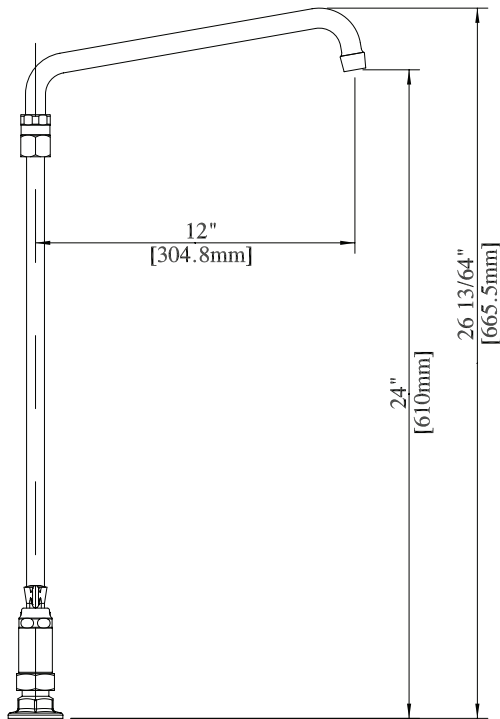

Use your smart phone to scan the above QR code to visit our website: www.bk-resources.com

8" Deck Mount Heavy Duty Hi-Rise Pantry Faucet

Model: BKF-8HR

Options:

BKF-C414-VR
Vandal Resistant Aerator - .5 GPM

Product Specifications:

- 1/4 Turn Ceramic Cartridges
- Interchangeable Spouts
- High Polished Nickel Chrome Finish
- Full Replacement Parts Available

PRODUCT SPECIFICATION SHEET

RESOURCES

8" Deck Mount Heavy Duty Hi-Rise Pantry Faucet

Model: BKF-8HR

Exploded Parts Detail:

Diagram #	Quantity	Part Number	Description
1	1	BKF-8HR-XX-G	Faucet Body
2	1	BK-PR-ADP	Faucet Adapter
3	1	BK-PR-18RP-G	Riser Pipe
4	1	BKF-HRSF	Spout Nut
5	1	BKF-SPT-XX	Spout