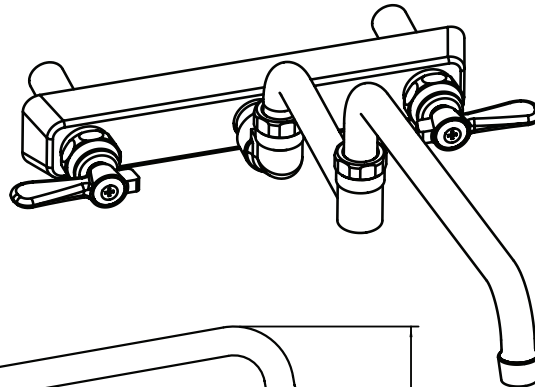

Use your smart phone to scan the above QR code to visit our website: www.bk-resources.com

8" Splash Mount Heavy Duty Faucet with DJ Swing Spout

Model: BKF-8SM-18-G, Lead Free

Options:

BKF-C414-VR
Vandal Resistant Aerator - .5 GPM

BKF-WBH
ADA Compliant
Wrist Blade Handles

Product Specifications:

- Heavy Duty Double Seat 1/4 Turn Ceramic Cartridges
- Color Coded Hot & Cold Indicators
- Double O-Ring Spout Seal
- High Polished Triple Dipped Chrome Finish
- Integral Check Valve
- Lead Free Compliant
- Full Replacement Parts Available

Certifications:

ADA Compliant

PRODUCT SPECIFICATION SHEET

RESOURCES

8" Splash Mount Heavy Duty Faucet with DJ Swing Spout

Model: BKF-8SM-18-G, Lead Free

Exploded Parts Detail:

Diagram #	Quantity	Part Number	Description
1	1	BKF-8SM-XX	Faucet Body
5	2	BKF-SBH	Handle
6	2	BKF-MN	Mounting Nut
7	2	BKF-BONNET	Bonnet
10	2	BKF-HV/CV	Ceramic Valves
11	1	BKF-SPT-XX	Spout