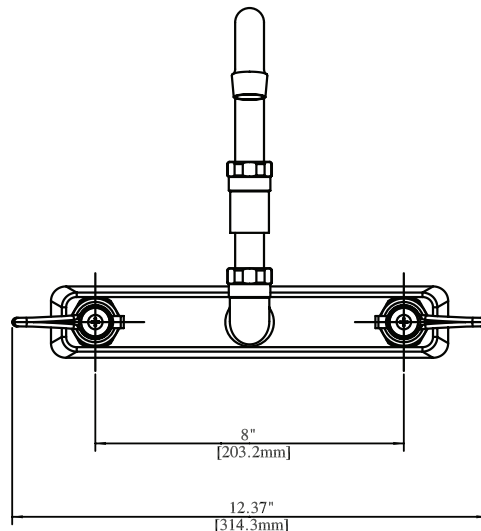

BKF-WBH
ADA Compliant
Wrist Blade Handles

Product Specifications:

- Heavy Duty Double Seat 1/4 Turn Ceramic Cartridges
- Color Coded Hot & Cold Indicators
- Double O-Ring Spout Seal
- High Polished Triple Dipped Chrome Finish
- Integral Check Valve
- Lead Free Compliant
- Full Replacement Parts Available

Certifications:

ADA Compliant

PRODUCT SPECIFICATION SHEET

RESOURCES

8" Splash Mount Heavy Duty Faucet with DJ Swing Spout

Model: BKF-8SM-18-G, Lead Free

Exploded Parts Detail:

Diagram #	Quantity	Part Number	Description
1	1	BKF-8SM-XX	Faucet Body
5	2	BKF-SBH	Handle
6	2	BKF-MN	Mounting Nut
7	2	BKF-BONNET	Bonnet
10	2	BKF-HV/CV	Ceramic Valves
11	1	BKF-SPT-XX	Spout