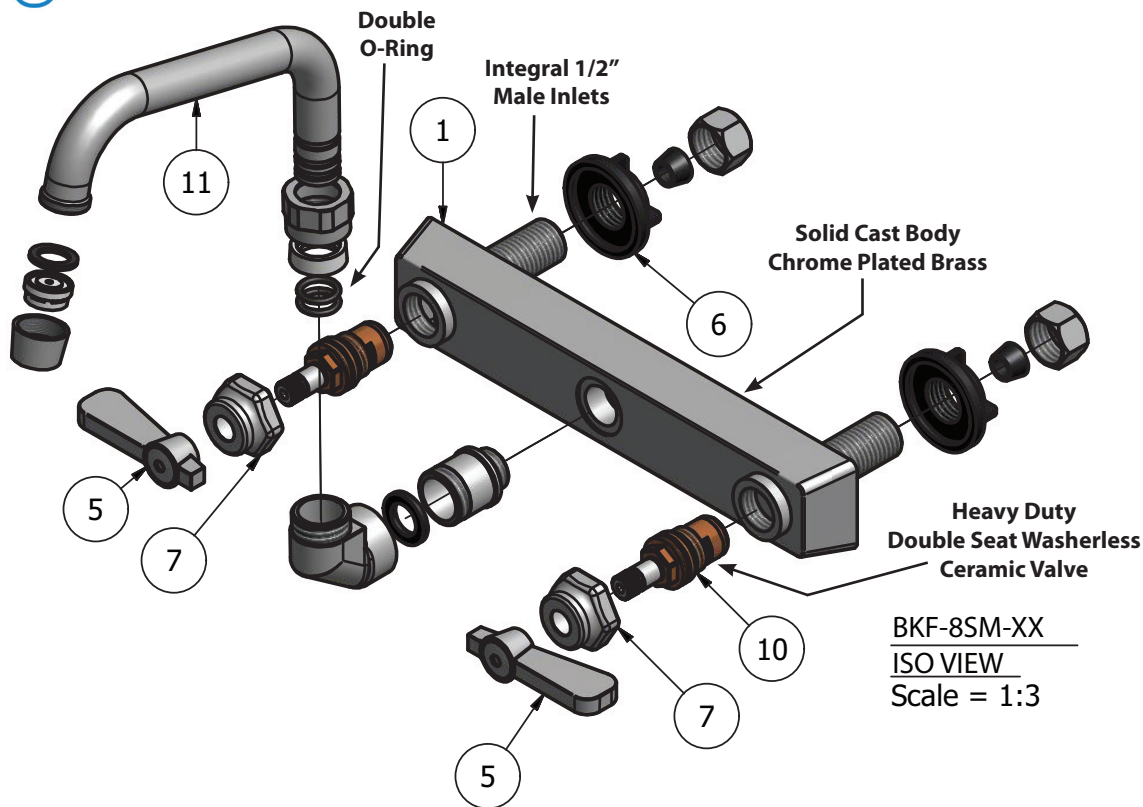

BKF-WBH
ADA Compliant
Wrist Blade Handles

Product Specifications:

- Heavy Duty Double Seat 1/4 Turn Ceramic Cartridges
- Color Coded Hot & Cold Indicators
- Double O-Ring Spout Seal
- High Polished Triple Dipped Chrome Finish
- Integral Check Valve
- Lead Free Compliant
- Full Replacement Parts Available

Certifications:

ADA Compliant

PRODUCT SPECIFICATION SHEET

RESOURCES

8" Splash Mount Heavy Duty Faucet with DJ Swing Spout

Model: BKF-8SM-18-G, Lead Free

Exploded Parts Detail:

Diagram #	Quantity	Part Number	Description
1	1	BKF-8SM-XX	Faucet Body
5	2	BKF-SBH	Handle
6	2	BKF-MN	Mounting Nut
7	2	BKF-BONNET	Bonnet
10	2	BKF-HV/CV	Ceramic Valves
11	1	BKF-SPT-XX	Spout

Optional Spouts & Parts:

-  Heavy Duty Gooseneck Spout
BKF-HSPT-3G-G, BKF-HSPT-5G-G
BKF-HSPT-8G-G
-  Heavy Duty DJ Swing Spout
BKF-HSPT-18-G
-  Heavy Duty Swing Spout
BKF-HSPT-6-G, BKF-HSPT-8-G
BKF-HSPT-10-G, BKF-HSPT-12-G
BKF-HSPT-14-G, BKF-HSPT-16-G
-  BKF-C414-VR
Vandal Resistant Aerator - .5 GPM
-  BKF-WBH
ADA Compliant
Wrist Blade Handles