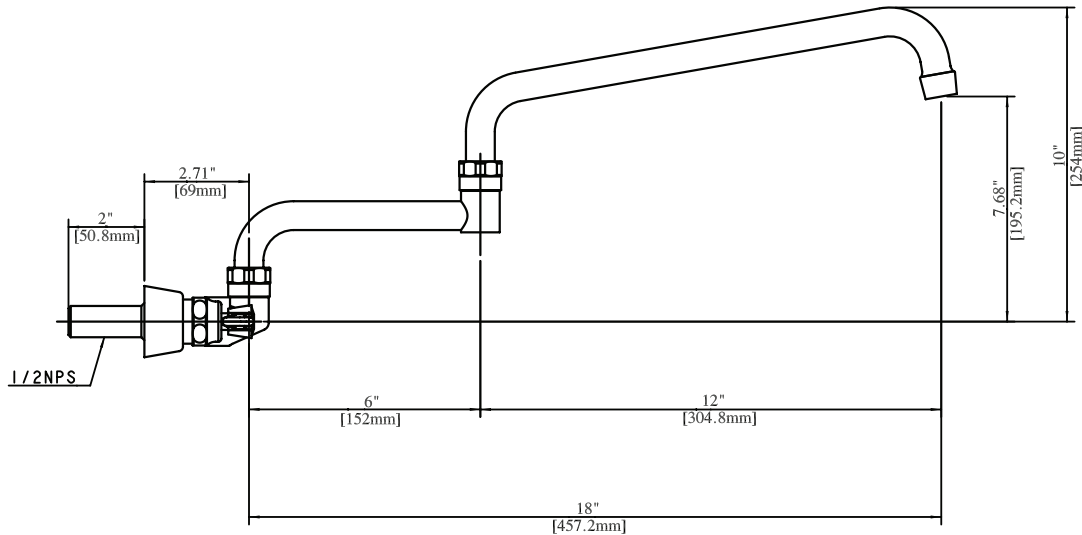

Use your smart phone to scan the above QR code to visit our website: www.bk-resources.com

8" Splash Mount Heavy Duty Faucet with DJ Swing Spout

Model: BKF-8SM-18-G, Lead Free

Options:

BKF-C414-VR
Vandal Resistant Aerator - .5 GPM

BKF-WBH
ADA Compliant
Wrist Blade Handles

Product Specifications:

- Heavy Duty Double Seat 1/4 Turn Ceramic Cartridges
- Color Coded Hot & Cold Indicators
- Double O-Ring Spout Seal
- High Polished Triple Dipped Chrome Finish
- Integral Check Valve
- Lead Free Compliant
- Full Replacement Parts Available

Certifications:

ADA Compliant

PRODUCT SPECIFICATION SHEET

RESOURCES

8" Splash Mount Heavy Duty Faucet with DJ Swing Spout

Model: BKF-8SM-18-G, Lead Free

Exploded Parts Detail:

Diagram #	Quantity	Part Number	Description
1	1	BKF-8SM-XX	Faucet Body
5	2	BKF-SBH	Handle
6	2	BKF-MN	Mounting Nut
7	2	BKF-BONNET	Bonnet
10	2	BKF-HV/CV	Ceramic Valves
11	1	BKF-SPT-XX	Spout