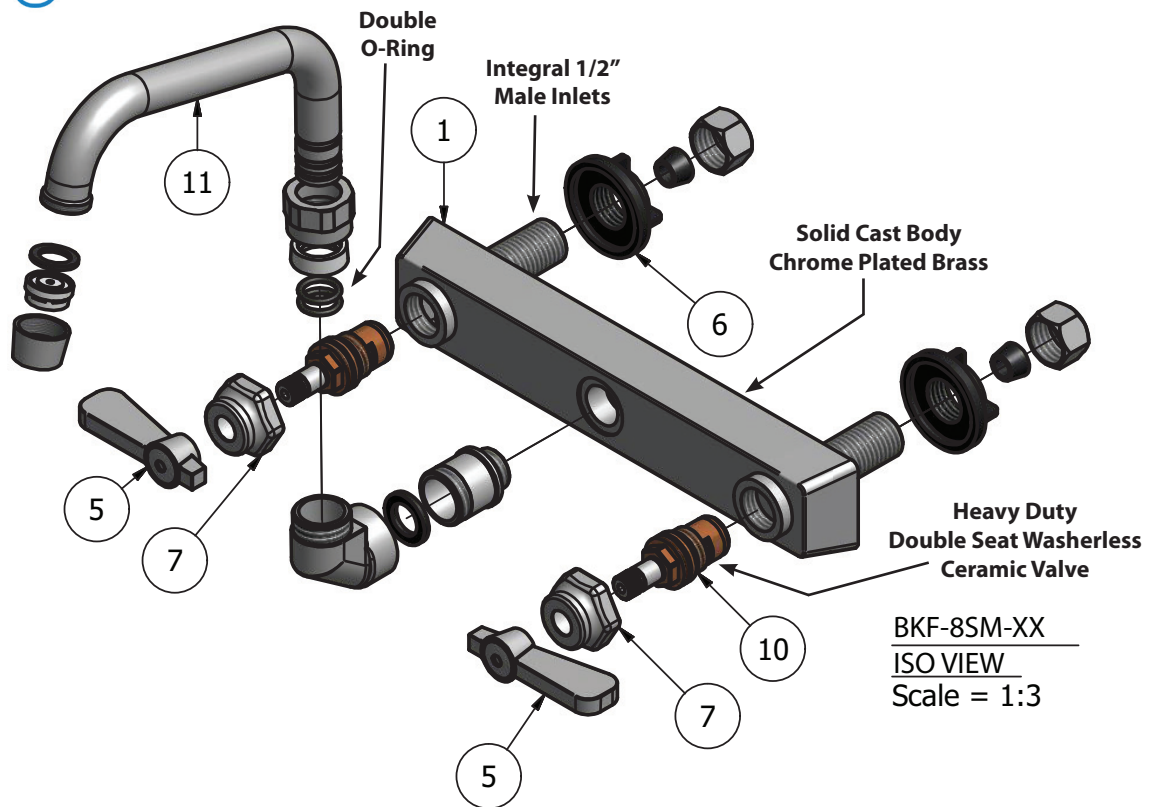

8" Splash Mount Heavy Duty Faucet with Gooseneck Spout

Model: BKF-8SM-xG-G, Lead Free

Exploded Parts Detail:

Diagram #	Quantity	Part Number	Description
1	1	BKF-8SM-XX	Faucet Body
5	2	BKF-SBH	Handle
6	2	BKF-MN	Mounting Nut
7	2	BKF-BONNET	Bonnet
10	2	BKF-HV/CV	Ceramic Valves
11	1	BKF-SPT-XX	Spout

Optional Spouts & Parts:

- Heavy Duty Gooseneck Spout
  BKF-HSPT-3G-G, BKF-HSPT-5G-G
  BKF-HSPT-8G-G
- Heavy Duty DJ Swing Spout
  BKF-HSPT-18-G
- Heavy Duty Swing Spout
  BKF-HSPT-6-G, BKF-HSPT-8-G
  BKF-HSPT-10-G, BKF-HSPT-12-G
  BKF-HSPT-14-G, BKF-HSPT-16-G
- BKF-C414-VR
  Vandal Resistant Aerator - .5 GPM
- BKF-WBH
  ADA Compliant
  Wrist Blade Handles

PRODUCT SPECIFICATION SHEET

RESOURCES