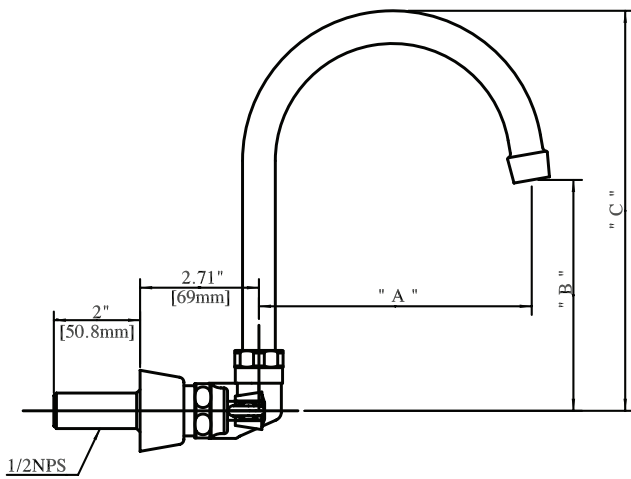

Use your smart phone to scan the above QR code to visit our website: www.bk-resources.com

8" Splash Mount Heavy Duty Faucet with Gooseneck Spout

Model: BKF-8SM-xG-G, Lead Free

Options:

BKF-C414-VR
Vandal Resistant Aerator - .5 GPM

BKF-WBH
ADA Compliant
Wrist Blade Handles

Product Specifications:

- Heavy Duty Double Seat 1/4 Turn Ceramic Cartridges
- Color Coded Hot & Cold Indicators
- Double O-Ring Spout Seal
- High Polished Triple Dipped Chrome Finish
- Integral Check Valve
- Lead Free Compliant
- Full Replacement Parts Available

Product Detail:

Model Number	DIM. A	DIM. B	DIM. C
BKF-8SM-3G-G	3.5" [90]	5.38" [136.5]	8.13" [206.3]
BKF-8SM-5G-G	6" [150]	5.30" [132.9]	9.75" [247.6]
BKF-8SM-8G-G	8.5" [215]	7.75" [196.8]	12.63" [320.6]

Certifications:

ADA Compliant

PRODUCT SPECIFICATION SHEET

RESOURCES