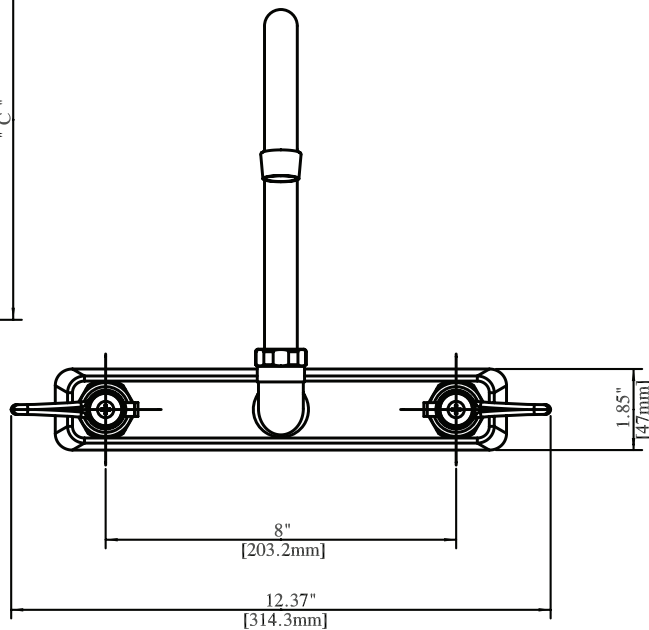

Use your smart phone to scan the above QR code to visit our website: www.bk-resources.com

8" Splash Mount Heavy Duty Faucet with Gooseneck Spout

Model: BKF-8SM-xG-G, Lead Free

Options:

BKF-C414-VR
Vandal Resistant Aerator - .5 GPM

BKF-WBH
ADA Compliant
Wrist Blade Handles

Product Specifications:

- Heavy Duty Double Seat 1/4 Turn Ceramic Cartridges
- Color Coded Hot & Cold Indicators
- Double O-Ring Spout Seal
- High Polished Triple Dipped Chrome Finish
- Integral Check Valve
- Lead Free Compliant
- Full Replacement Parts Available

Product Detail:

Model Number	DIM. A	DIM. B	DIM. C
BKF-8SM-3G-G	3.5" [90]	5.38" [136.5]	8.13" [206.3]
BKF-8SM-5G-G	6" [150]	5.30" [132.9]	9.75" [247.6]
BKF-8SM-8G-G	8.5" [215]	7.75" [196.8]	12.63" [320.6]

Certifications:

ADA Compliant

PRODUCT SPECIFICATION SHEET

RESOURCES