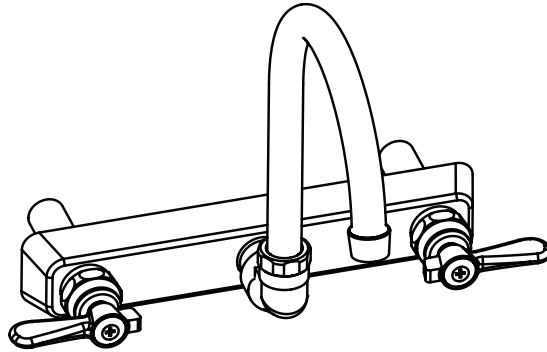

# 8" Splash Mount Heavy Duty Faucet with Gooseneck Spout

Model: BKF-8SM-xG-G, Lead Free

### Product Specifications:

- Heavy Duty Double Seat 1/4 Turn Ceramic Cartridges
- Color Coded Hot & Cold Indicators
- Double O-Ring Spout Seal
- High Polished Triple Dipped Chrome Finish
- Integral Check Valve
- Lead Free Compliant
- Full Replacement Parts Available