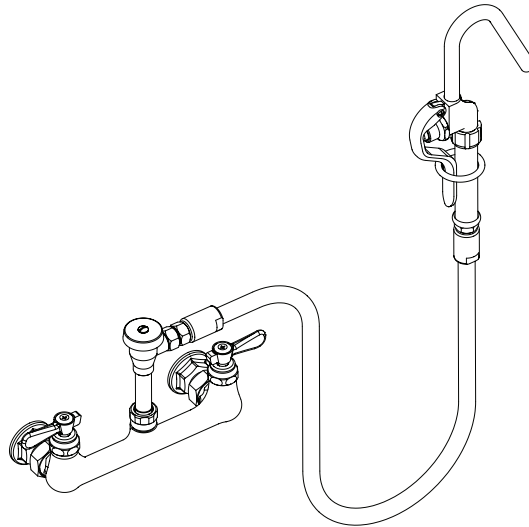

# 8" O.C. Wall Mount Pot Filler

Model: BKF-8SMPF-G, Lead Free

### Product Specifications:

- 1/4 Turn Ceramic Cartridges
- Integral Check Valves
- 72" Stainless Steel Braided Hose
- Wall Hook
- High Polished Nickel Chrome Finish
- Full Replacement Parts Available

### Exploded Parts Detail:

Diagram #	Quantity	Part Number	Description
1	1	BKF-VSVB-G	Vac Breaker Body
2	1	BKF-VBC	Vac Breaker Cap
3	1	BKF-PR-ADP	Vac Breaker Nut
4	1	BKF-VBV	Vac Breaker Valve
5	1	BKF-VBB	Vac Breaker Base
6	2	BKF-VBB-S	Vac Breaker Screw
7	1	BKF-WB	Wall Bracket
8	1	BK-WH	Wall Hook
9	1	BKF-PFW-G	Pot Filler
10	2	BKH-72-G	Hose w/ Adapter
11	1	BK-3.5RP-G	3.5 Pipe