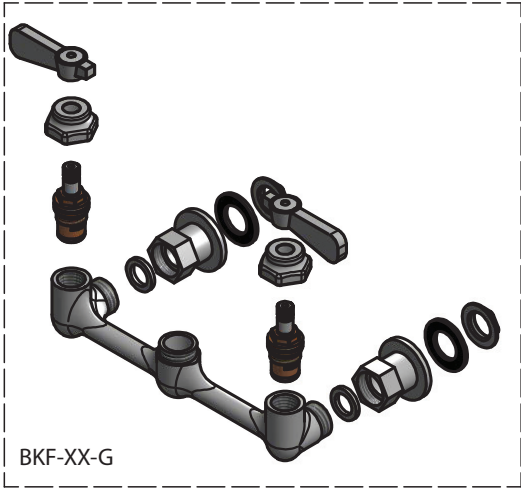

### Product Specifications:

- 1/4 Turn Ceramic Cartridges
- Integral Check Valves
- 72" Stainless Steel Braided Hose
- Wall Hook
- High Polished Nickel Chrome Finish
- Full Replacement Parts Available

### Exploded Parts Detail:

Diagram #	Quantity	Part Number	Description
1	1	BKF-VSVB-G	Vac Breaker Body
2	1	BKF-VBC	Vac Breaker Cap
3	1	BKF-PR-ADP	Vac Breaker Nut
4	1	BKF-VBV	Vac Breaker Valve
5	1	BKF-VBB	Vac Breaker Base
6	2	BKF-VBB-S	Vac Breaker Screw
7	1	BKF-WB	Wall Bracket
8	1	BK-WH	Wall Hook
9	1	BKF-PFW-G	Pot Filler
10	2	BKH-72-G	Hose w/ Adapter
11	1	BK-3.5RP-G	3.5 Pipe