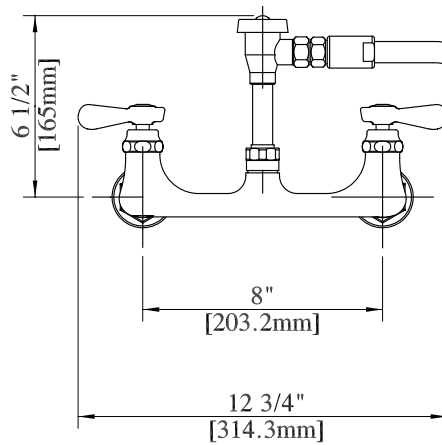

# 8" O.C. Wall Mount Pot Filler

Model: BKF-8SMPF-G, Lead Free

### Product Specifications:

- 1/4 Turn Ceramic Cartridges
- Integral Check Valves
- 72" Stainless Steel Braided Hose
- Wall Hook
- High Polished Nickel Chrome Finish
- Full Replacement Parts Available

### Exploded Parts Detail:

Diagram #	Quantity	Part Number	Description
1	1	BKF-VSVB-G	Vac Breaker Body
2	1	BKF-VBC	Vac Breaker Cap
3	1	BKF-PR-ADP	Vac Breaker Nut
4	1	BKF-VBV	Vac Breaker Valve
5	1	BKF-VBB	Vac Breaker Base
6	2	BKF-VBB-S	Vac Breaker Screw
7	1	BKF-WB	Wall Bracket
8	1	BK-WH	Wall Hook
9	1	BKF-PFW-G	Pot Filler
10	2	BKH-72-G	Hose w/ Adapter
11	1	BK-3.5RP-G	3.5 Pipe