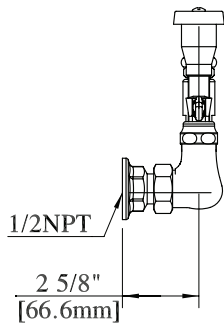

### Product Specifications:

- 1/4 Turn Ceramic Cartridges
- Integral Check Valves
- 72" Stainless Steel Braided Hose
- Wall Hook
- High Polished Nickel Chrome Finish
- Full Replacement Parts Available

### Exploded Parts Detail:

Diagram #	Quantity	Part Number	Description
1	1	BKF-VSVB-G	Vac Breaker Body
2	1	BKF-VBC	Vac Breaker Cap
3	1	BKF-PR-ADP	Vac Breaker Nut
4	1	BKF-VBV	Vac Breaker Valve
5	1	BKF-VBB	Vac Breaker Base
6	2	BKF-VBB-S	Vac Breaker Screw
7	1	BKF-WB	Wall Bracket
8	1	BK-WH	Wall Hook
9	1	BKF-PFW-G	Pot Filler
10	2	BKH-72-G	Hose w/ Adapter
11	1	BK-3.5RP-G	3.5 Pipe