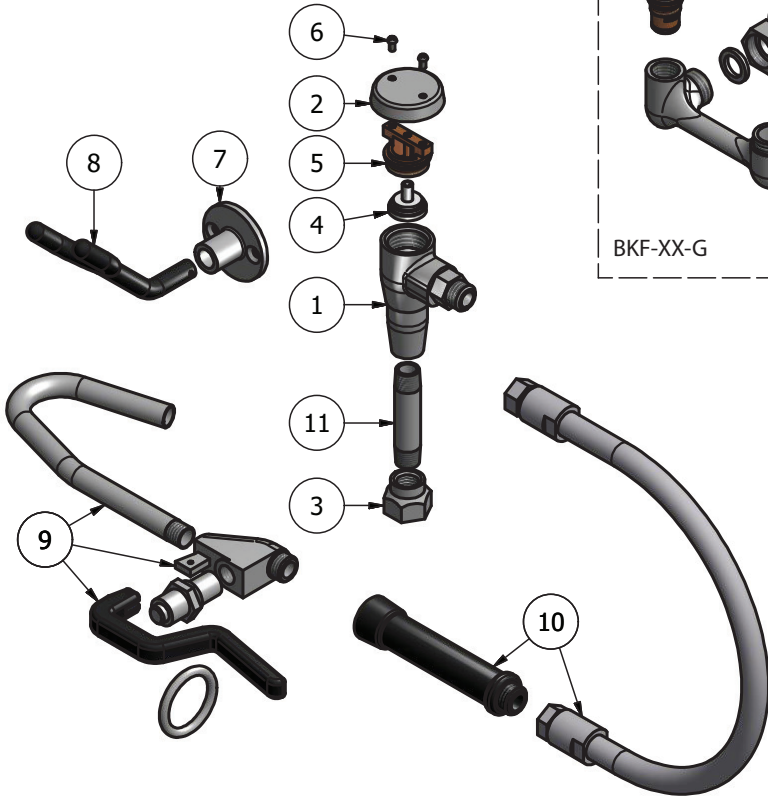

# 8" O.C. Wall Mount Pot Filler

Model: BKF-8SMPF-G, Lead Free

### Product Specifications:

- 1/4 Turn Ceramic Cartridges
- Integral Check Valves
- 72" Stainless Steel Braided Hose
- Wall Hook
- High Polished Nickel Chrome Finish
- Full Replacement Parts Available

### Exploded Parts Detail:

Diagram #	Quantity	Part Number	Description
1	1	BKF-VSVB-G	Vac Breaker Body
2	1	BKF-VBC	Vac Breaker Cap
3	1	BKF-PR-ADP	Vac Breaker Nut
4	1	BKF-VBV	Vac Breaker Valve
5	1	BKF-VBB	Vac Breaker Base
6	2	BKF-VBB-S	Vac Breaker Screw
7	1	BKF-WB	Wall Bracket
8	1	BK-WH	Wall Hook
9	1	BKF-PFW-G	Pot Filler
10	2	BKH-72-G	Hose w/ Adapter
11	1	BK-3.5RP-G	3.5 Pipe