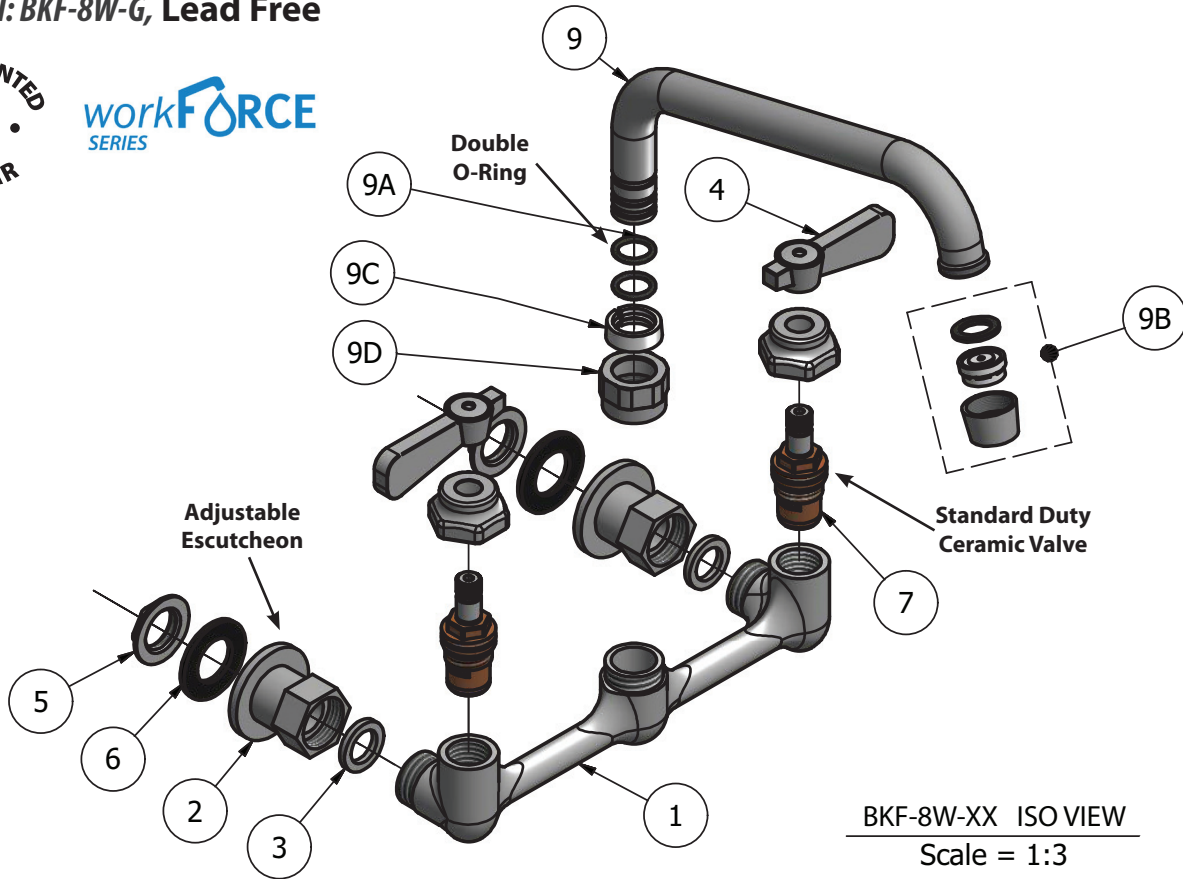

### Product Specifications:

- 1/4 Turn Ceramic Cartridges
- Color Coded Hot & Cold Indicators
- Double O-Ring Spout Seal
- High Polished Chrome Finish
- Lead Free Compliant
- Full Replacement Parts Available

### Product Detail:

Model Number	DIM. A	DIM. B	DIM. C
BKF-8W-6-G	1.88" [47.6]	4.16" [105.6]	6" [152.4]
BKF-8W-8-G	2.31" [58.7]	4.56" [115.8]	8" [203.2]
BKF-8W-10-G	2.69" [68.3]	4.88" [123.8]	10" [254]
BKF-8W-12-G	3.56" [90.5]	5.31" [134.9]	12" [304.8]
BKF-8W-14-G	3.5" [88.9]	5.75" [146]	14" [355.6]
BKF-8W-16-G	3.88" [98.4]	6.09" [154.8]	16" [406.4]

# 8" Splash Mount Standard Duty Faucet with Swing Spout

Model: BKF-8W-G, Lead Free

### Exploded Parts Detail:

Diagram #	Quantity	Part Number	Description
1	1	BKF-8W-XX	Faucet Body
2	2	BK-8W-ESC	Valve Mounting Nut
3	2	BK-8W-ESC-WASHER	0.63 O-Ring
4	2	BKF-SBH	Handle
5	2	BKF-MN	Mounting Nut
6	2	BKF-MW	Mounting Washer
7	2	(1)BKF-W-CV & (1)BKF-W-HV	Ceramic Valves
9	1	BKF-SPT-XX	Spout
9A	2	BKF-O-RING	O-Ring
9B	1	BKF-AER	Aerator
9C	1	BKF-SPT-S	Spacer
9D	1	BKF-SPT-SN	Spout Nut