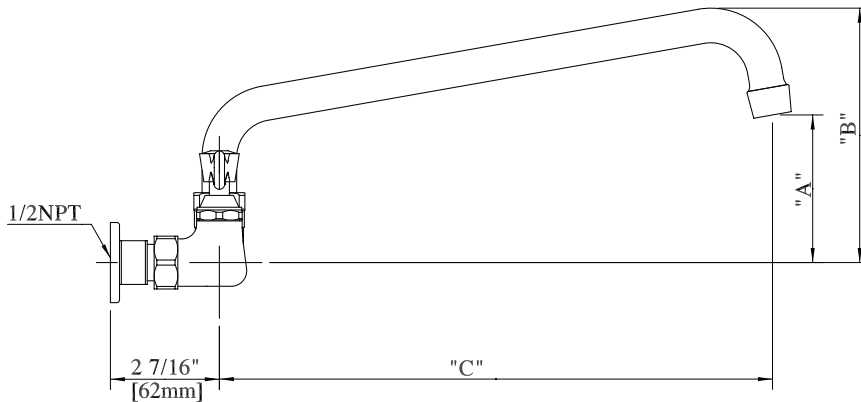

Use your smart phone to scan the above QR code to visit our website: www.bk-resources.com

8" Splash Mount Standard Duty Faucet with Swing Spout

Model: BKF-8W-G, Lead Free

Options:

BKF-C414-VR
Vandal Resistant Aerator - .5 GPM

BK-DMMK-90
Faucet Mounting Kit - *SOLD SEPARATELY*

Product Specifications:

- 1/4 Turn Ceramic Cartridges
- Color Coded Hot & Cold Indicators
- Double O-Ring Spout Seal
- High Polished Chrome Finish
- Lead Free Compliant
- Full Replacement Parts Available

Product Detail:

Model Number	DIM. A	DIM. B	DIM. C
BKF-8W-6-G	1.88" [47.6]	4.16" [105.6]	6" [152.4]
BKF-8W-8-G	2.31" [58.7]	4.56" [115.8]	8" [203.2]
BKF-8W-10-G	2.69" [68.3]	4.88" [123.8]	10" [254]
BKF-8W-12-G	3.56" [90.5]	5.31" [134.9]	12" [304.8]
BKF-8W-14-G	3.5" [88.9]	5.75" [146]	14" [355.6]
BKF-8W-16-G	3.88" [98.4]	6.09" [154.8]	16" [406.4]

Certifications:

Certified to NSF/ANSI 61 Section 9-G

PRODUCT SPECIFICATION SHEET

RESOURCES