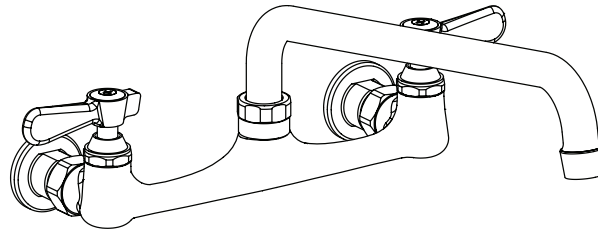

# 8" Splash Mount Standard Duty Faucet with Swing Spout

Model: BKF-8W-G, Lead Free

### Product Specifications:

- 1/4 Turn Ceramic Cartridges
- Color Coded Hot & Cold Indicators
- Double O-Ring Spout Seal
- High Polished Chrome Finish
- Lead Free Compliant
- Full Replacement Parts Available