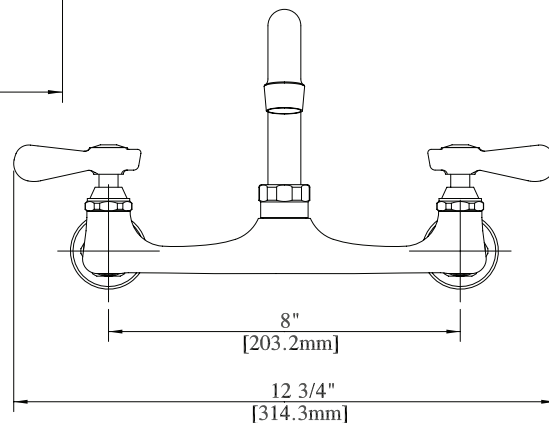

# 8" Splash Mount Standard Duty Faucet with Swing Spout

Model: BKF-8W-G, Lead Free

### Product Specifications:

- 1/4 Turn Ceramic Cartridges
- Color Coded Hot & Cold Indicators
- Double O-Ring Spout Seal
- High Polished Chrome Finish
- Lead Free Compliant
- Full Replacement Parts Available

### Product Detail:

Model Number	DIM. A	DIM. B	DIM. C
BKF-8W-6-G	1.88" [47.6]	4.16" [105.6]	6" [152.4]
BKF-8W-8-G	2.31" [58.7]	4.56" [115.8]	8" [203.2]
BKF-8W-10-G	2.69" [68.3]	4.88" [123.8]	10" [254]
BKF-8W-12-G	3.56" [90.5]	5.31" [134.9]	12" [304.8]
BKF-8W-14-G	3.5" [88.9]	5.75" [146]	14" [355.6]
BKF-8W-16-G	3.88" [98.4]	6.09" [154.8]	16" [406.4]

### Exploded Parts Detail:

Diagram #	Quantity	Part Number	Description
1	1	BKF-8W-XX	Faucet Body
2	2	BK-8W-ESC	Valve Mounting Nut
3	2	BK-8W-ESC-WASHER	0.63 O-Ring
4	2	BKF-SBH	Handle
5	2	BKF-MN	Mounting Nut
6	2	BKF-MW	Mounting Washer
7	2	(1)BKF-W-CV & (1)BKF-W-HV	Ceramic Valves
9	1	BKF-SPT-XX	Spout
9A	2	BKF-O-RING	O-Ring
9B	1	BKF-AER	Aerator
9C	1	BKF-SPT-S	Spacer
9D	1	BKF-SPT-SN	Spout Nut