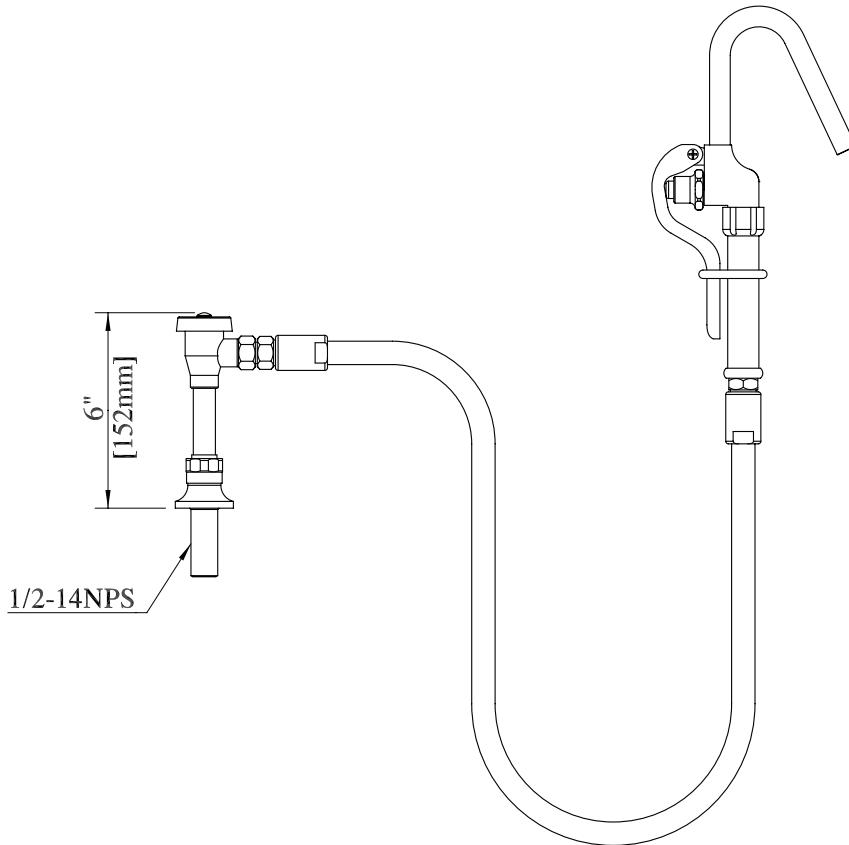

Use your smart phone to scan the above QR code to visit our website: www.bk-resources.com

Remote Valve Deck Mount Pot Filler

Model: BKF-BDMPF-G, Lead Free

Product Specifications:

- 72" Stainless Steel Braided Hose
- Wall Hook
- High Polished Nickel Chrome Finish
- Full Replacement Parts Available

Certifications:

Certified to NSF/ANSI 61 Section 9-G

PRODUCT SPECIFICATION SHEET

RESOURCES

Remote Valve Deck Mount Pot Filler

Model: BKF-BDMPF-G, Lead Free

BKF-DMB-XX-G

Exploded Parts Detail:

| Diagram # | Quantity | Part Number | Description |
|-----------|----------|-------------|-------------------|
| 1 | 1 | BKF-VSVB-G | Vac Breaker Body |
| 2 | 1 | BKF-VBC | Vac Breaker Cap |
| 3 | 1 | BKF-PR-ADP | Vac Breaker Nut |
| 4 | 1 | BKF-VBV | Vac Breaker Valve |
| 5 | 1 | BKF-VBB | Vac Breaker Base |
| 6 | 2 | BKF-VBB-S | Vac Breaker Screw |
| 7 | 1 | BKF-WB | Wall Bracket |
| 8 | 1 | BK-WH | Wall Hook |
| 9 | 1 | BKF-PFW-G | Pot Filler |
| 10 | 2 | BKH-72-G | Hose w/ Adapter |
| 11 | 1 | BK-3.5RP-G | 3.5 Pipe |