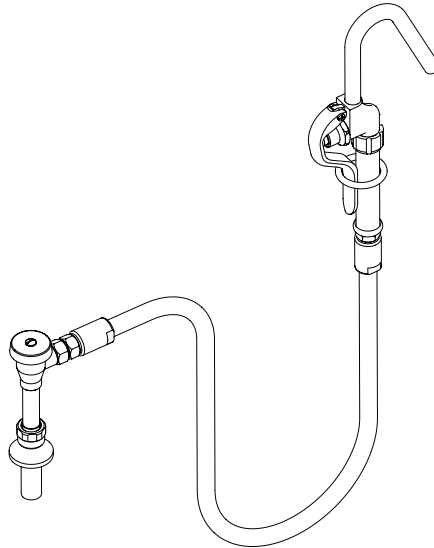

Use your smart phone to scan the above QR code to visit our website: www.bk-resources.com

Remote Valve Deck Mount Pot Filler

Model: BKF-BDMPF-G, Lead Free

Product Specifications:

- 72" Stainless Steel Braided Hose
- Wall Hook
- High Polished Nickel Chrome Finish
- Full Replacement Parts Available

Certifications:

Certified to NSF/ANSI 61 Section 9-G

PRODUCT SPECIFICATION SHEET

RESOURCES

Remote Valve Deck Mount Pot Filler

Model: BKF-BDMPF-G, Lead Free

BKF-DMB-XX-G

Exploded Parts Detail:

| Diagram # | Quantity | Part Number | Description |
|-----------|----------|-------------|-------------------|
| 1 | 1 | BKF-VSVB-G | Vac Breaker Body |
| 2 | 1 | BKF-VBC | Vac Breaker Cap |
| 3 | 1 | BKF-PR-ADP | Vac Breaker Nut |
| 4 | 1 | BKF-VBV | Vac Breaker Valve |
| 5 | 1 | BKF-VBB | Vac Breaker Base |
| 6 | 2 | BKF-VBB-S | Vac Breaker Screw |
| 7 | 1 | BKF-WB | Wall Bracket |
| 8 | 1 | BK-WH | Wall Hook |
| 9 | 1 | BKF-PFW-G | Pot Filler |
| 10 | 2 | BKH-72-G | Hose w/ Adapter |
| 11 | 1 | BK-3.5RP-G | 3.5 Pipe |