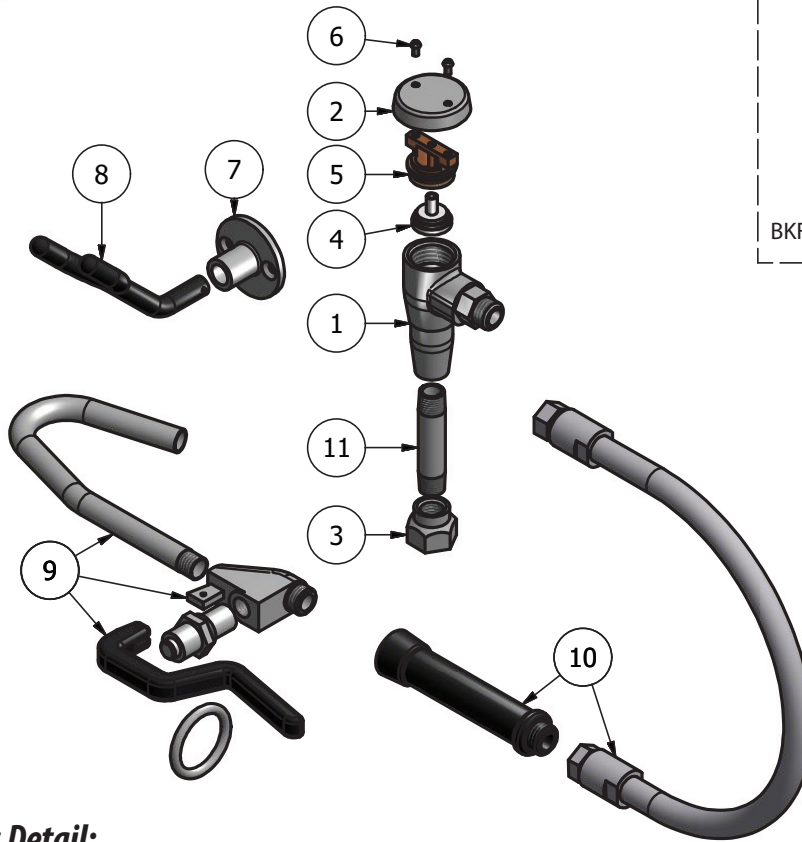

Use your smart phone to scan the above QR code to visit our website: www.bk-resources.com

Remote Valve Deck Mount Pot Filler

Model: BKF-BDMPF-G, Lead Free

Product Specifications:

- 72" Stainless Steel Braided Hose
- Wall Hook
- High Polished Nickel Chrome Finish
- Full Replacement Parts Available

Certifications:

Certified to NSF/ANSI 61 Section 9-G

PRODUCT SPECIFICATION SHEET

RESOURCES

Remote Valve Deck Mount Pot Filler

Model: BKF-BDMPF-G, Lead Free

BKF-DMB-XX-G

Exploded Parts Detail:

| Diagram # | Quantity | Part Number | Description |
|-----------|----------|-------------|-------------------|
| 1 | 1 | BKF-VSVB-G | Vac Breaker Body |
| 2 | 1 | BKF-VBC | Vac Breaker Cap |
| 3 | 1 | BKF-PR-ADP | Vac Breaker Nut |
| 4 | 1 | BKF-VBV | Vac Breaker Valve |
| 5 | 1 | BKF-VBB | Vac Breaker Base |
| 6 | 2 | BKF-VBB-S | Vac Breaker Screw |
| 7 | 1 | BKF-WB | Wall Bracket |
| 8 | 1 | BK-WH | Wall Hook |
| 9 | 1 | BKF-PFW-G | Pot Filler |
| 10 | 2 | BKH-72-G | Hose w/ Adapter |
| 11 | 1 | BK-3.5RP-G | 3.5 Pipe |