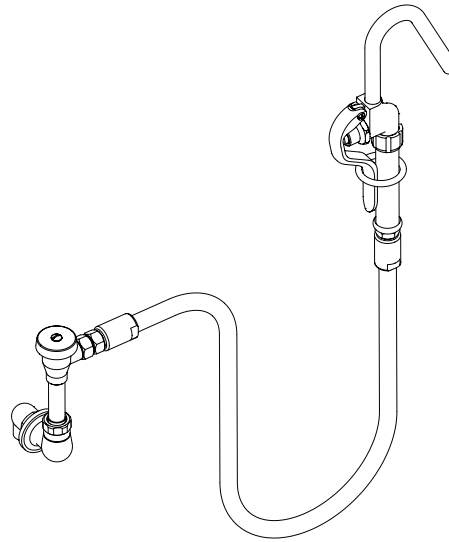

# Remote Valve Wall Mount Pot Filler

Model: BKF-BSMPF-G, Lead Free

### Product Specifications:

- 72" Stainless Steel Braided Hose
- Wall Hook
- High Polished Nickel Chrome Finish
- Full Replacement Parts Available

### Exploded Parts Detail:

Diagram #	Quantity	Part Number	Description
1	1	BKF-VSVB-G	Vac Breaker Body
2	1	BKF-VBC	Vac Breaker Cap
3	1	BKF-PR-ADP	Vac Breaker Nut
4	1	BKF-VBV	Vac Breaker Valve
5	1	BKF-VBB	Vac Breaker Base
6	2	BKF-VBB-S	Vac Breaker Screw
7	1	BKF-WB	Wall Bracket
8	1	BK-WH	Wall Hook
9	1	BKF-PFW-G	Pot Filler
10	2	BKH-72-G	Hose w/ Adapter
11	1	BK-3.5RP-G	3.5 Pipe