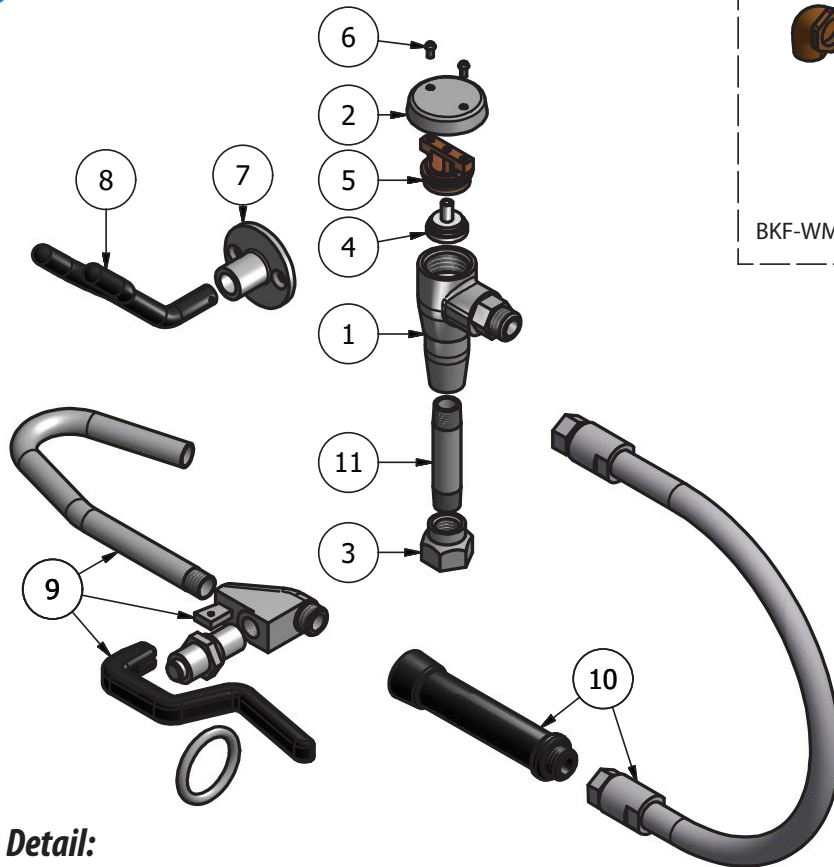

### Product Specifications:

- 72" Stainless Steel Braided Hose
- Wall Hook
- High Polished Nickel Chrome Finish
- Full Replacement Parts Available

# Remote Valve Wall Mount Pot Filler

Model: BKF-BSMPF-G, Lead Free

### Exploded Parts Detail:

Diagram #	Quantity	Part Number	Description
1	1	BKF-VSVB-G	Vac Breaker Body
2	1	BKF-VBC	Vac Breaker Cap
3	1	BKF-PR-ADP	Vac Breaker Nut
4	1	BKF-VBV	Vac Breaker Valve
5	1	BKF-VBB	Vac Breaker Base
6	2	BKF-VBB-S	Vac Breaker Screw
7	1	BKF-WB	Wall Bracket
8	1	BK-WH	Wall Hook
9	1	BKF-PFW-G	Pot Filler
10	2	BKH-72-G	Hose w/ Adapter
11	1	BK-3.5RP-G	3.5 Pipe