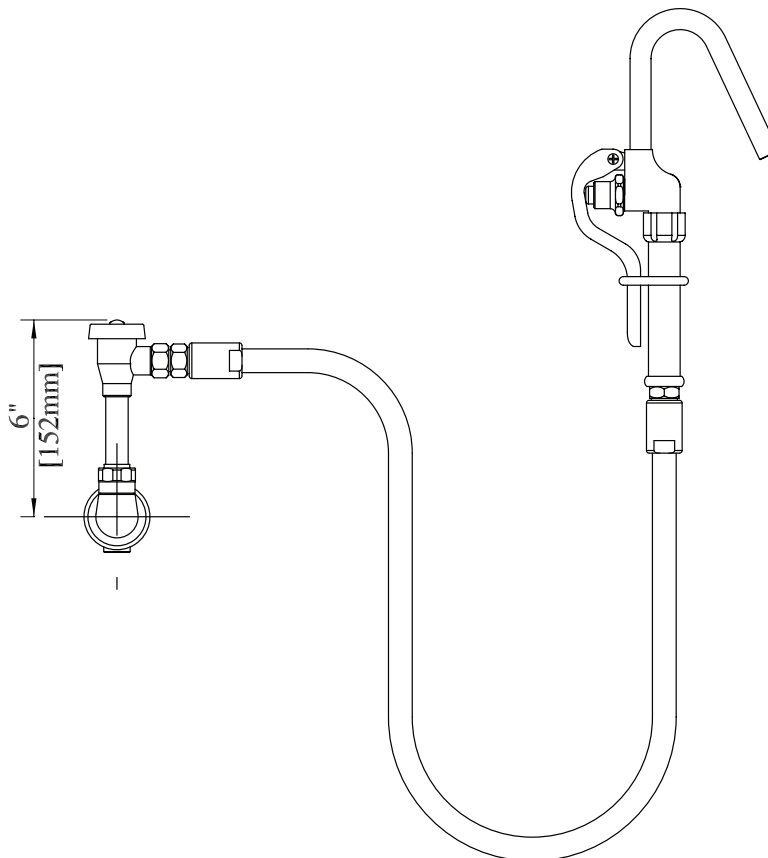

# Remote Valve Wall Mount Pot Filler

Model: BKF-BSMPF-G, Lead Free

### Product Specifications:

- 72" Stainless Steel Braided Hose
- Wall Hook
- High Polished Nickel Chrome Finish
- Full Replacement Parts Available

### Exploded Parts Detail:

Diagram #	Quantity	Part Number	Description
1	1	BKF-VSVB-G	Vac Breaker Body
2	1	BKF-VBC	Vac Breaker Cap
3	1	BKF-PR-ADP	Vac Breaker Nut
4	1	BKF-VBV	Vac Breaker Valve
5	1	BKF-VBB	Vac Breaker Base
6	2	BKF-VBB-S	Vac Breaker Screw
7	1	BKF-WB	Wall Bracket
8	1	BK-WH	Wall Hook
9	1	BKF-PFW-G	Pot Filler
10	2	BKH-72-G	Hose w/ Adapter
11	1	BK-3.5RP-G	3.5 Pipe