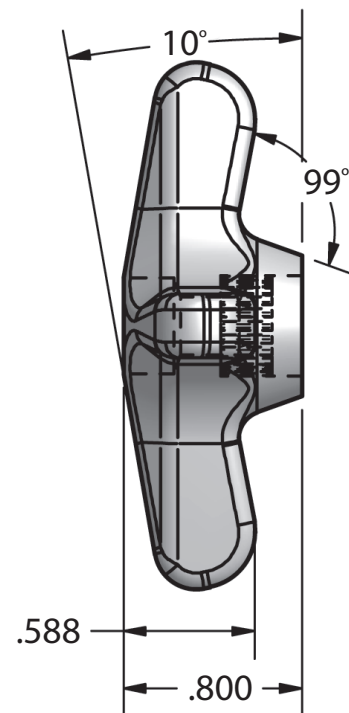

Use your smart phone to scan the above QR code to visit our website: www.bk-resources.com

Cross Faucet Handle

Model: BKF-CH

Product Specifications:

- Chrome Plated
- Fits All BK Resources' Faucets

Due to our commitment to improving our products, specifications are subject to change without notice.

Cross Faucet Handle

Model: BKF-CH

Exploded Parts Detail:

Diagram #	Quantity	Part Number	Description
1	2	BK-CH	Cross Handle
2	2	BKF-CH-HC	(1) Red (1) Blue Indicators
3	2	BK-CH-Screw	Screw