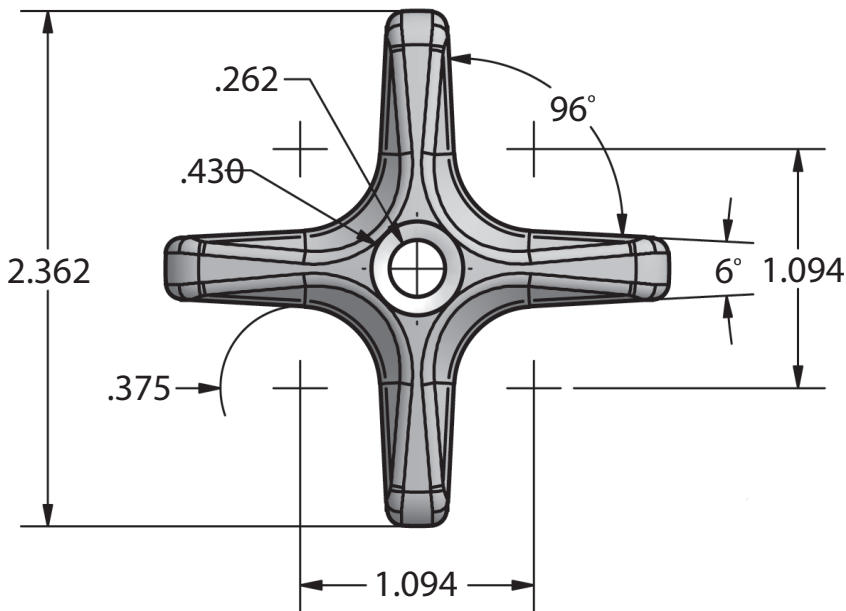

Use your smart phone to scan the above QR code to visit our website: www.bk-resources.com

Cross Faucet Handle

Model: BKF-CH

Product Specifications:

- Chrome Plated
- Fits All BK Resources' Faucets

Due to our commitment to improving our products, specifications are subject to change without notice.

Cross Faucet Handle

Model: BKF-CH

Exploded Parts Detail:

Diagram #	Quantity	Part Number	Description
1	2	BK-CH	Cross Handle
2	2	BKF-CH-HC	(1) Red (1) Blue Indicators
3	2	BK-CH-Screw	Screw