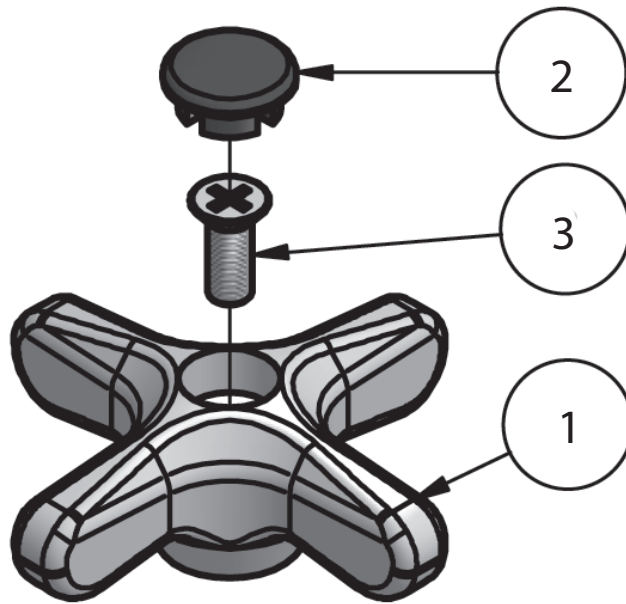

Use your smart phone to scan the above QR code to visit our website: www.bk-resources.com

Cross Faucet Handle

Model: BKF-CH

Product Specifications:

- Chrome Plated
- Fits All BK Resources' Faucets

Due to our commitment to improving our products, specifications are subject to change without notice.

Cross Faucet Handle

Model: BKF-CH

Exploded Parts Detail:

Diagram #	Quantity	Part Number	Description
1	2	BK-CH	Cross Handle
2	2	BKF-CH-HC	(1) Red (1) Blue Indicators
3	2	BK-CH-Screw	Screw