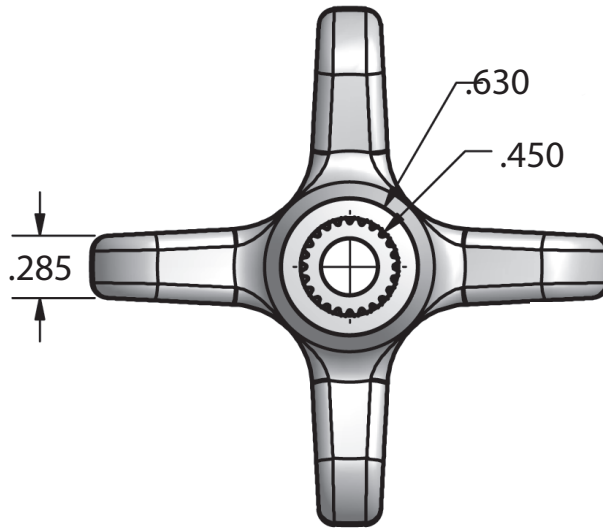

Use your smart phone to scan the above QR code to visit our website: www.bk-resources.com

Cross Faucet Handle

Model: BKF-CH

Product Specifications:

- Chrome Plated
- Fits All BK Resources' Faucets

Due to our commitment to improving our products, specifications are subject to change without notice.

Cross Faucet Handle

Model: BKF-CH

Exploded Parts Detail:

Diagram #	Quantity	Part Number	Description
1	2	BK-CH	Cross Handle
2	2	BKF-CH-HC	(1) Red (1) Blue Indicators
3	2	BK-CH-Screw	Screw