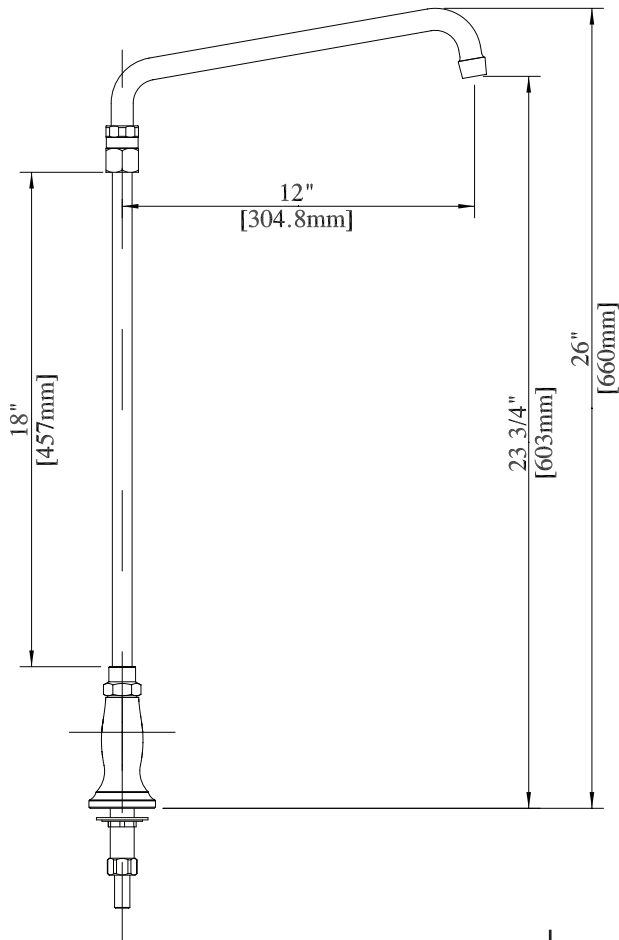

Use your smart phone to scan the above QR code to visit our website: www.bk-resources.com

Deck Mount Single Valve Hi-Rise Pantry Faucet

Model: BKF-SHR

Options:

BKF-C414-VR
Vandal Resistant Aerator - .5 GPM

Product Specifications:

- 1/4 Turn Ceramic Cartridges
- Interchangeable Spouts
- High Polished Nickel Chrome Finish
- Full Replacement Parts Available

PRODUCT SPECIFICATION SHEET

RESOURCES

Deck Mount Single Valve Hi-Rise Pantry Faucet

Model: BKF-SHR

BKF-SHR-XX ISO VIEW
Scale = 1:4

Exploded Parts Detail:

Diagram #	Quantity	Part Number	Description
1	1	BKF-WPF-XX	Faucet Body
2	1	BK-PR-ADP	Faucet Adapter
3	1	BK-PR-18RP-G	Riser Pipe
4	1	BK-HRSF	Spout Nut
5	1	BKF-SPT-XX	Spout