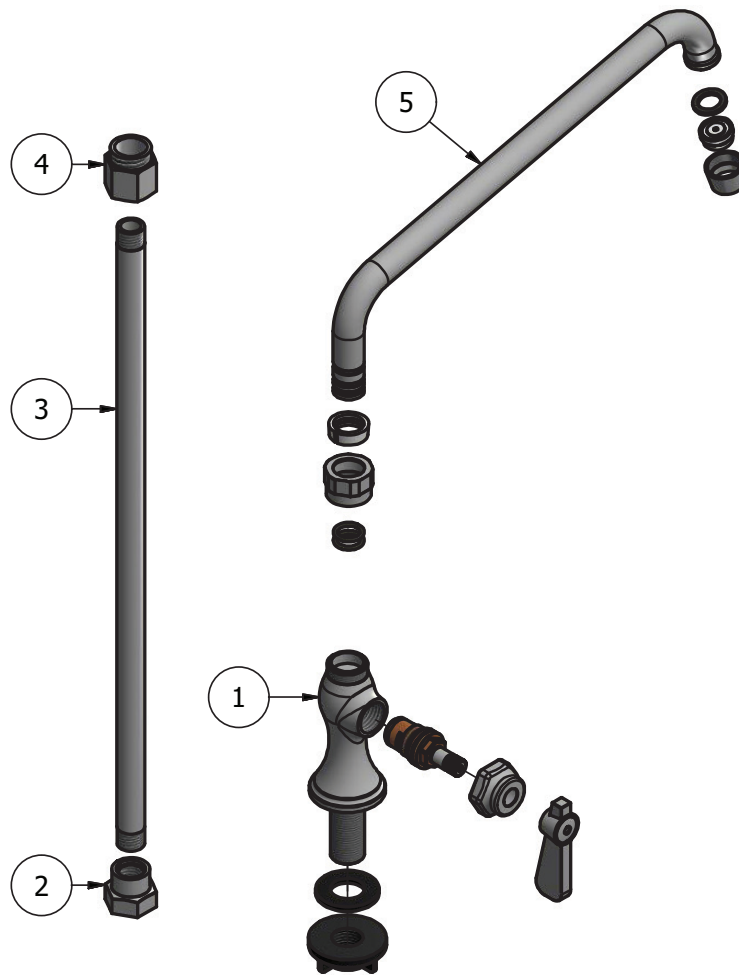

Use your smart phone to scan the above QR code to visit our website: www.bk-resources.com

Deck Mount Single Valve Hi-Rise Pantry Faucet

Model: BKF-SHR

Options:

BKF-C414-VR
Vandal Resistant Aerator - .5 GPM

Product Specifications:

- 1/4 Turn Ceramic Cartridges
- Interchangeable Spouts
- High Polished Nickel Chrome Finish
- Full Replacement Parts Available

PRODUCT SPECIFICATION SHEET

RESOURCES

Deck Mount Single Valve Hi-Rise Pantry Faucet

Model: BKF-SHR

BKF-SHR-XX ISO VIEW
Scale = 1:4

Exploded Parts Detail:

Diagram #	Quantity	Part Number	Description
1	1	BKF-WPF-XX	Faucet Body
2	1	BK-PR-ADP	Faucet Adapter
3	1	BK-PR-18RP-G	Riser Pipe
4	1	BK-HRSF	Spout Nut
5	1	BKF-SPT-XX	Spout

Optional Spouts & Parts:

Heavy Duty Gooseneck Spout
BKF-HSPT-3G-G, BKF-HSPT-5G-G
BKF-HSPT-8G-G

Heavy Duty DJ Swing Spout
BKF-HSPT-18-G

Heavy Duty Swing Spout
BKF-HSPT-6-G, BKF-HSPT-8-G
BKF-HSPT-10-G, BKF-HSPT-12-G
BKF-HSPT-14-G, BKF-HSPT-16-G