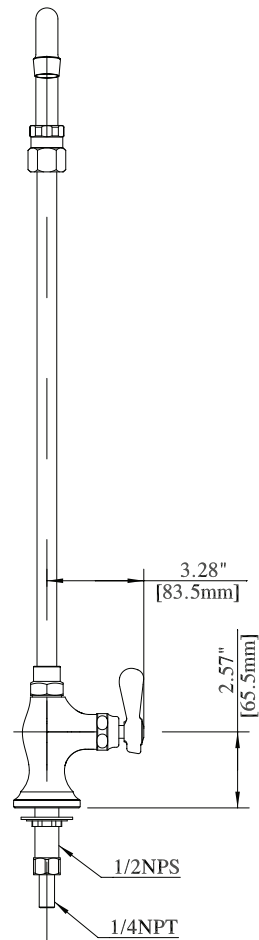

Use your smart phone to scan the above QR code to visit our website: www.bk-resources.com

Deck Mount Single Valve Hi-Rise Pantry Faucet

Model: BKF-SHR

Options:

BKF-C414-VR
Vandal Resistant Aerator - .5 GPM

Product Specifications:

- 1/4 Turn Ceramic Cartridges
- Interchangeable Spouts
- High Polished Nickel Chrome Finish
- Full Replacement Parts Available

PRODUCT SPECIFICATION SHEET

RESOURCES

Deck Mount Single Valve Hi-Rise Pantry Faucet

Model: BKF-SHR

BKF-SHR-XX ISO VIEW
Scale = 1:4

Exploded Parts Detail:

Diagram #	Quantity	Part Number	Description
1	1	BKF-WPF-XX	Faucet Body
2	1	BK-PR-ADP	Faucet Adapter
3	1	BK-PR-18RP-G	Riser Pipe
4	1	BK-HRSF	Spout Nut
5	1	BKF-SPT-XX	Spout

Optional Spouts & Parts:

Heavy Duty Gooseneck Spout
BKF-HSPT-3G-G, BKF-HSPT-5G-G
BKF-HSPT-8G-G

Heavy Duty DJ Swing Spout
BKF-HSPT-18-G

Heavy Duty Swing Spout
BKF-HSPT-6-G, BKF-HSPT-8-G
BKF-HSPT-10-G, BKF-HSPT-12-G
BKF-HSPT-14-G, BKF-HSPT-16-G