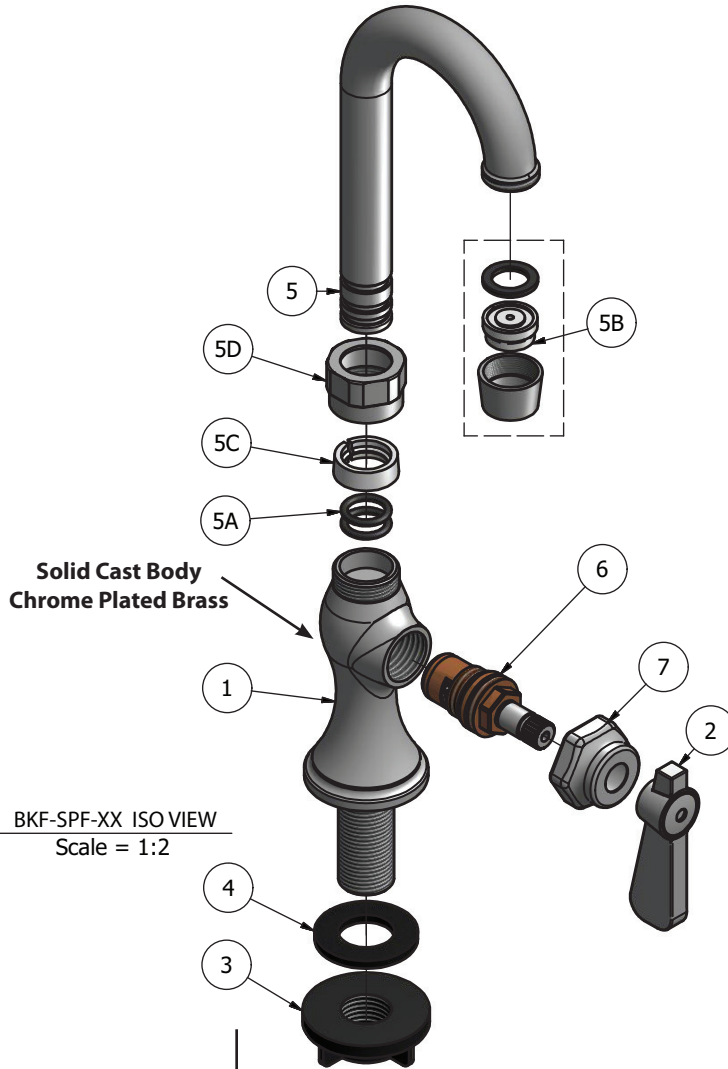

Use your smart phone to scan the above QR code to visit our website: www.bk-resources.com

Deck Mount Heavy Duty Single Valve Pantry Faucet with Swing Spout

Model: BKF-SPF

Options:

BKF-C414-VR
Vandal Resistant Aerator - .5 GPM

Product Specifications:

- Heavy Duty Double Seat 1/4 Turn Ceramic Cartridges
- High Polished Triple Dipped Chrome Finish
- Full Replacement Parts Available

Product Detail:

Model Number	DIM. A	DIM. B	DIM. C
BKF-SPF-6-G	4.63" [117.5]	6.88" [174.6]	6" [152.4]
BKF-SPF-8-G	5" [127]	7.22" [183.4]	8" [203.2]
BKF-SPF-10-G	5.38" [136.5]	7.63" [193.6]	10" [254]
BKF-SPF-12-G	5.75" [146]	8" [203.2]	12" [304.8]
BKF-SPF-14-G	6.16" [156.4]	8.38" [212.7]	14" [355.6]
BKF-SPF-16-G	6.56" [166.7]	8.75" [222.3]	16" [406.4]

Certifications:

Certified to NSF/ANSI 61 Section 9-G

PRODUCT SPECIFICATION SHEET

RESOURCES

Deck Mount Heavy Duty Single Valve Pantry Faucet with Swing Spout

Model: BKF-SPF

Exploded Parts Detail:

Diagram #	Quantity	Part Number	Description
1	1	BK-SPF-XX-G	Faucet Body
2	1	BKF-SBH	Handle
3	1	BKF-MN	Nut
4	1	BKF-MW	Washer
5	1	BKF-SPT-XX	Spout
5A	2	BKF-SPT-O-RING	O-Ring
5B	1	BKF-SPT-AERATOR	Aerator
5C	1	BKF-SPT-SPACER	Spacer
5D	1	BKF-SPT-N	Nut
6	1	BKF-HV/CV	Mixing Valve
7	1	BKF-BONNET	MV Nut

Optional Spouts & Parts:

- Heavy Duty Gooseneck Spout**
BKF-HSPT-3G-G, BKF-HSPT-5G-G
BKF-HSPT-8G-G
- Heavy Duty DJ Swing Spout**
BKF-HSPT-18-G
- Heavy Duty Swing Spout**
BKF-HSPT-6-G, BKF-HSPT-8-G
BKF-HSPT-10-G, BKF-HSPT-12-G
BKF-HSPT-14-G, BKF-HSPT-16-G
- BKF-C414-VR**
Vandal Resistant Aerator - .5 GPM