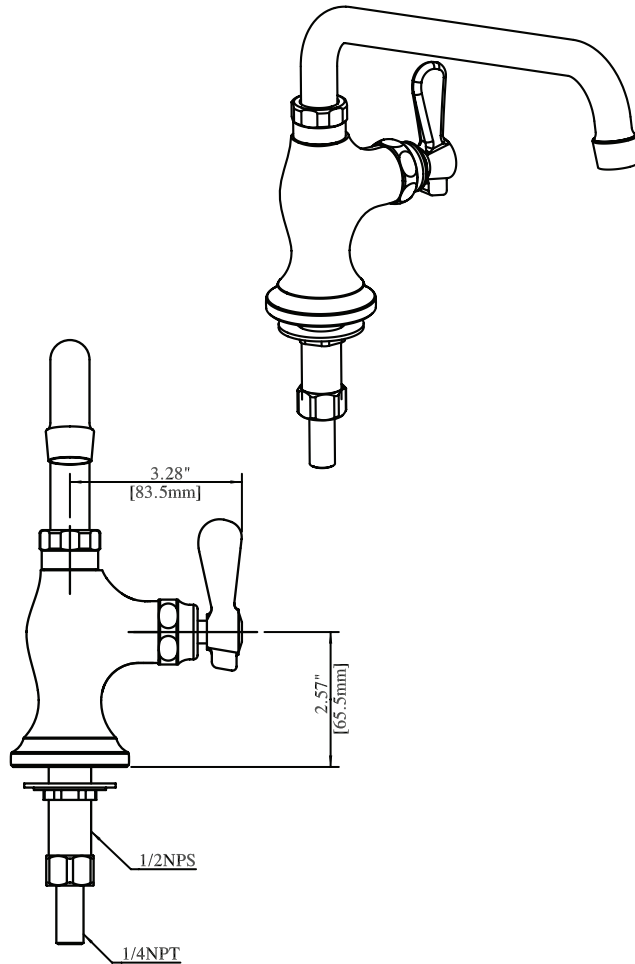

Use your smart phone to scan the above QR code to visit our website: www.bk-resources.com

Deck Mount Heavy Duty Single Valve Pantry Faucet with Swing Spout

Model: BKF-SPF

Options:

BKF-C414-VR
Vandal Resistant Aerator - .5 GPM

Product Specifications:

- Heavy Duty Double Seat 1/4 Turn Ceramic Cartridges
- High Polished Triple Dipped Chrome Finish
- Full Replacement Parts Available

Product Detail:

Model Number	DIM. A	DIM. B	DIM. C
BKF-SPF-6-G	4.63" [117.5]	6.88" [174.6]	6" [152.4]
BKF-SPF-8-G	5" [127]	7.22" [183.4]	8" [203.2]
BKF-SPF-10-G	5.38" [136.5]	7.63" [193.6]	10" [254]
BKF-SPF-12-G	5.75" [146]	8" [203.2]	12" [304.8]
BKF-SPF-14-G	6.16" [156.4]	8.38" [212.7]	14" [355.6]
BKF-SPF-16-G	6.56" [166.7]	8.75" [222.3]	16" [406.4]

Certifications:

Certified to NSF/ANSI 61 Section 9-G

PRODUCT SPECIFICATION SHEET

RESOURCES

Deck Mount Heavy Duty Single Valve Pantry Faucet with Swing Spout

Model: BKF-SPF

Exploded Parts Detail:

Diagram #	Quantity	Part Number	Description
1	1	BK-SPF-XX-G	Faucet Body
2	1	BKF-SBH	Handle
3	1	BKF-MN	Nut
4	1	BKF-MW	Washer
5	1	BKF-SPT-XX	Spout
5A	2	BKF-SPT-O-RING	O-Ring
5B	1	BKF-SPT-AERATOR	Aerator
5C	1	BKF-SPT-SPACER	Spacer
5D	1	BKF-SPT-N	Nut
6	1	BKF-HV/CV	Mixing Valve
7	1	BKF-BONNET	MV Nut