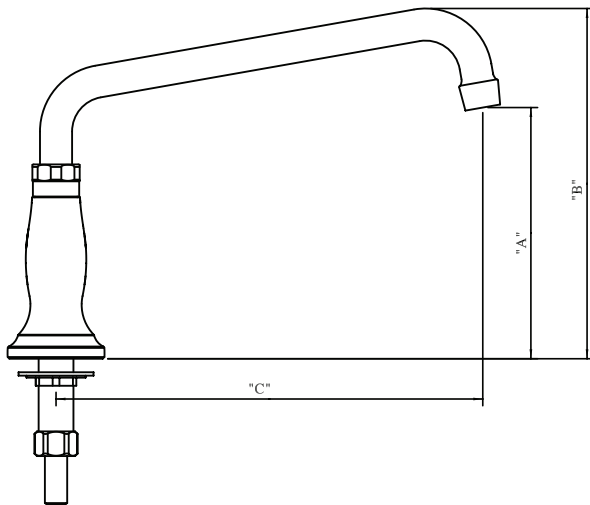

Use your smart phone to scan the above QR code to visit our website: www.bk-resources.com

Deck Mount Heavy Duty Single Valve Pantry Faucet with Swing Spout

Model: BKF-SPF

Options:

BKF-C414-VR
Vandal Resistant Aerator - .5 GPM

Product Specifications:

- Heavy Duty Double Seat 1/4 Turn Ceramic Cartridges
- High Polished Triple Dipped Chrome Finish
- Full Replacement Parts Available

Product Detail:

Model Number	DIM. A	DIM. B	DIM. C
BKF-SPF-6-G	4.63" [117.5]	6.88" [174.6]	6" [152.4]
BKF-SPF-8-G	5" [127]	7.22" [183.4]	8" [203.2]
BKF-SPF-10-G	5.38" [136.5]	7.63" [193.6]	10" [254]
BKF-SPF-12-G	5.75" [146]	8" [203.2]	12" [304.8]
BKF-SPF-14-G	6.16" [156.4]	8.38" [212.7]	14" [355.6]
BKF-SPF-16-G	6.56" [166.7]	8.75" [222.3]	16" [406.4]

Certifications:

Certified to NSF/ANSI 61 Section 9-G

PRODUCT SPECIFICATION SHEET

RESOURCES

Deck Mount Heavy Duty Single Valve Pantry Faucet with Swing Spout

Model: BKF-SPF

Exploded Parts Detail:

Diagram #	Quantity	Part Number	Description
1	1	BK-SPF-XX-G	Faucet Body
2	1	BKF-SBH	Handle
3	1	BKF-MN	Nut
4	1	BKF-MW	Washer
5	1	BKF-SPT-XX	Spout
5A	2	BKF-SPT-O-RING	O-Ring
5B	1	BKF-SPT-AERATOR	Aerator
5C	1	BKF-SPT-SPACER	Spacer
5D	1	BKF-SPT-N	Nut
6	1	BKF-HV/CV	Mixing Valve
7	1	BKF-BONNET	MV Nut