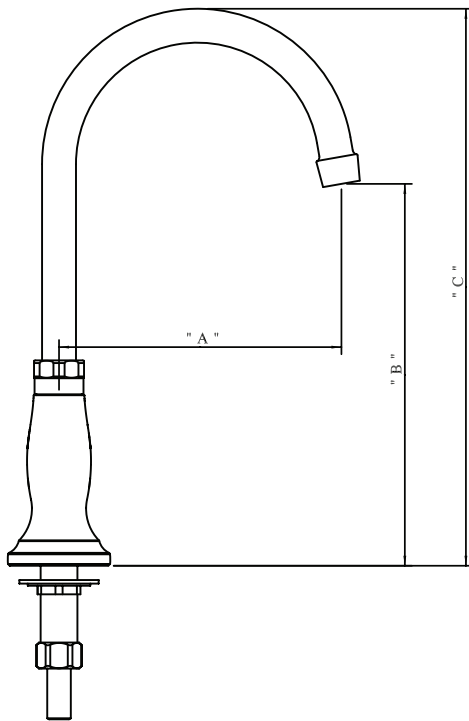

Use your smart phone to scan the above QR code to visit our website: www.bk-resources.com

Deck Mount Heavy Duty Single Valve Pantry Faucet with Gooseneck Spout

Model: BKF-SPF-xG

Options:

BKF-C414-VR
Vandal Resistant Aerator - .5 GPM

Product Specifications:

- Heavy Duty Double Seat 1/4 Turn Ceramic Cartridges
- High Polished Triple Dipped Chrome Finish
- Full Replacement Parts Available

Product Detail:

Model Number	DIM. A	DIM. B	DIM. C
BKF-SPF-3G-G	3.5" [90]	6.25" [158.7]	9" [228.6]
BKF-SPF-5G-G	6" [150]	6.14" [155.9]	10.63" [269.8]
BKF-SPF-8G-G	8.5" [215]	8.63" [219]	13.5" [342.9]

Certifications:

Certified to NSF/ANSI 61 Section 9-G

PRODUCT SPECIFICATION SHEET

RESOURCES