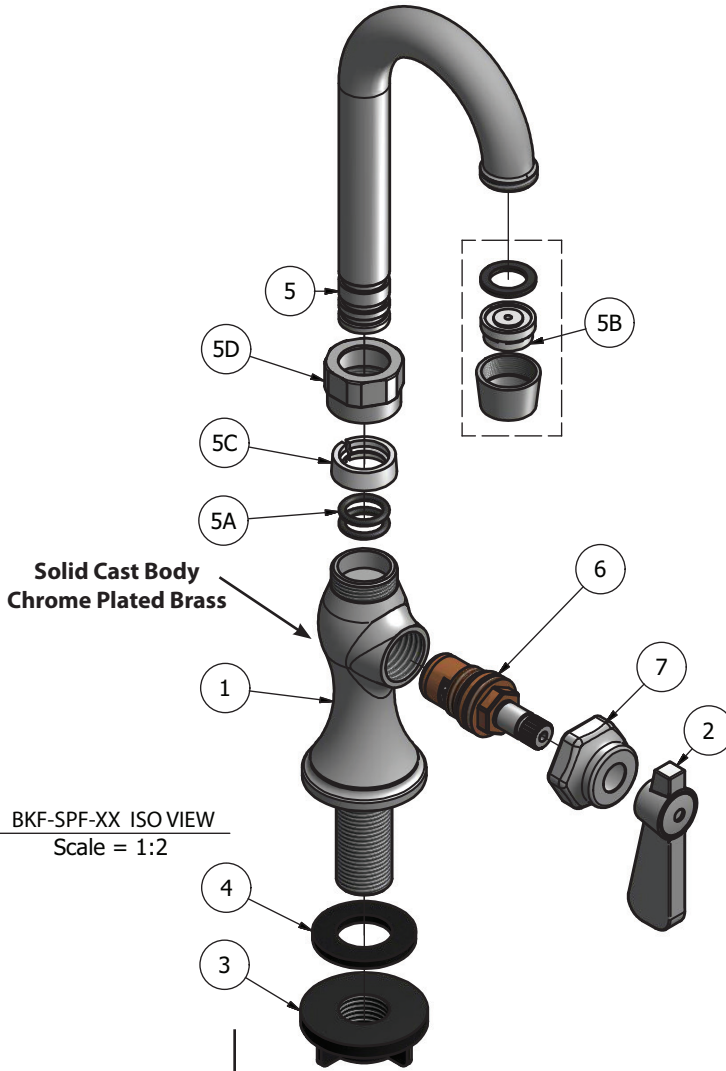

### Product Specifications:

- Heavy Duty Double Seat 1/4 Turn Ceramic Cartridges
- High Polished Triple Dipped Chrome Finish
- Full Replacement Parts Available

### Product Detail:

Model Number	DIM. A	DIM. B	DIM. C
BKF-SPF-3G-G	3.5" [90]	6.25" [158.7]	9" [228.6]
BKF-SPF-5G-G	6" [150]	6.14" [155.9]	10.63" [269.8]
BKF-SPF-8G-G	8.5" [215]	8.63" [219]	13.5" [342.9]

# Deck Mount Heavy Duty Single Valve Pantry Faucet with Gooseneck Spout

Model: BKF-SPF-xG

### Exploded Parts Detail:

Diagram #	Quantity	Part Number	Description
1	1	BK-SPF-XX-G	Faucet Body
2	1	BKF-SBH	Handle
3	1	BKF-MN	Nut
4	1	BKF-MW	Washer
5	1	BKF-SPT-XX	Spout
5A	2	BKF-SPT-O-RING	O-Ring
5B	1	BKF-SPT-AERATOR	Aerator
5C	1	BKF-SPT-SPACER	Spacer
5D	1	BKF-SPT-N	Nut
6	1	BKF-HV/CV	Mixing Valve
7	1	BKF-BONNET	MV Nut