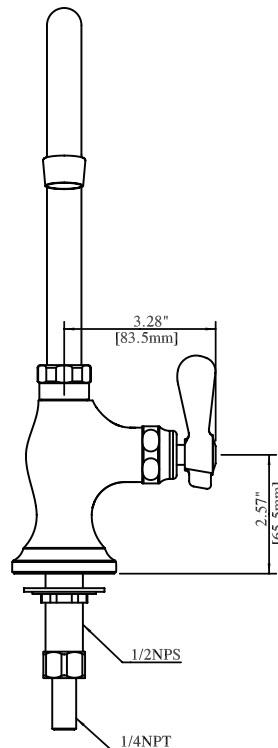

# Deck Mount Heavy Duty Single Valve Pantry Faucet with Gooseneck Spout

Model: BKF-SPF-xG

### Product Specifications:

- Heavy Duty Double Seat 1/4 Turn Ceramic Cartridges
- High Polished Triple Dipped Chrome Finish
- Full Replacement Parts Available

### Product Detail:

Model Number	DIM. A	DIM. B	DIM. C
BKF-SPF-3G-G	3.5" [90]	6.25" [158.7]	9" [228.6]
BKF-SPF-5G-G	6" [150]	6.14" [155.9]	10.63" [269.8]
BKF-SPF-8G-G	8.5" [215]	8.63" [219]	13.5" [342.9]

### Exploded Parts Detail:

Diagram #	Quantity	Part Number	Description
1	1	BK-SPF-XX-G	Faucet Body
2	1	BKF-SBH	Handle
3	1	BKF-MN	Nut
4	1	BKF-MW	Washer
5	1	BKF-SPT-XX	Spout
5A	2	BKF-SPT-O-RING	O-Ring
5B	1	BKF-SPT-AERATOR	Aerator
5C	1	BKF-SPT-SPACER	Spacer
5D	1	BKF-SPT-N	Nut
6	1	BKF-HV/CV	Mixing Valve
7	1	BKF-BONNET	MV Nut