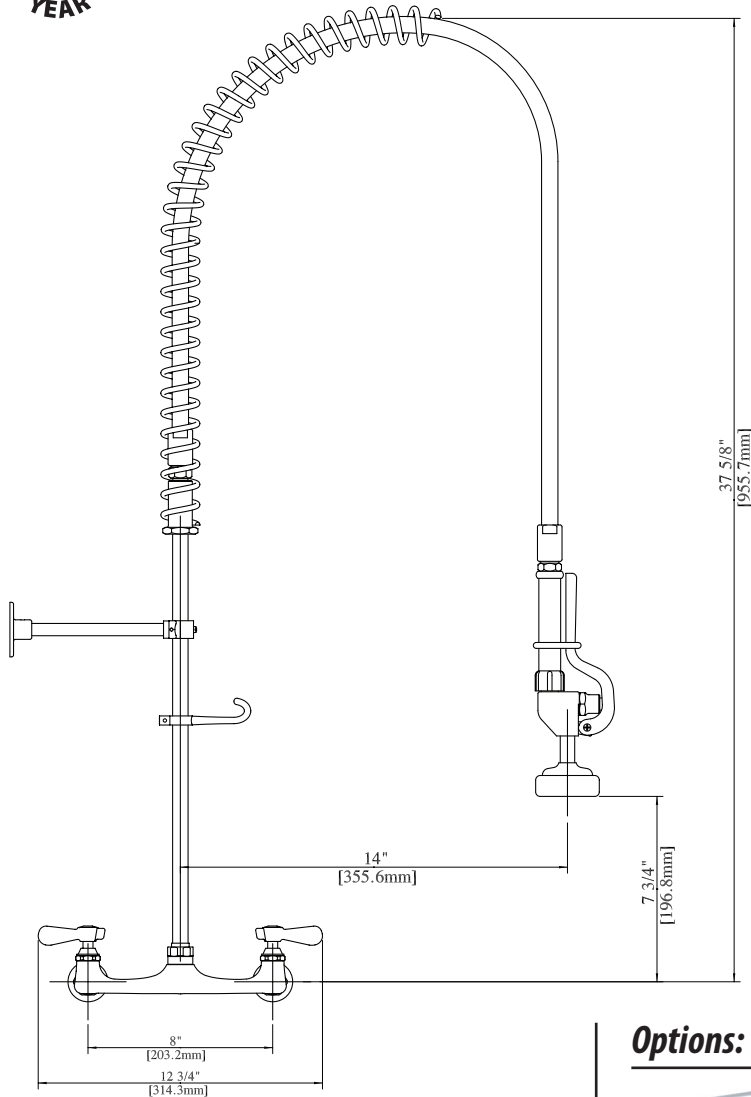

Use your smart phone to scan the above QR code to visit our website: www.bk-resources.com

8" Value Splash Mount Pre-Rinse

Model: BKF-VSMPR-WB-G, Lead Free

PRODUCT SPECIFICATION SHEET

Product Specifications:

- Triple-Ply Hose Rated to 300 PSI
- 12" Wall Bracket
- 1/4 Turn Ceramic Cartridges
- Color Coded Hot & Cold Indicators
- 1/2" Female Inlets

Options:

BKF-AF Add A Faucet
 BKF-AF-8-G, BKF-AF-10-G,
 BKF-AF-12-G, BKF-AF-14-G

Certifications:

RESOURCES

8" Value Splash Mount Pre-Rinse

Model: BKF-VSMPR-WB-G, Lead Free

Exploded Parts Detail:

Diagram #	Quantity	Part Number	Description
2	1	BK-PR-SPRING	Hose Spring
3	1	BK-PR-SPR	Hose Retainer
4	1	BK-PR-18RP	Riser Bar
7	1	BK-PR-SHR	Spray Valve Retainer
8	1	BKH-44	Spray Hose
9	1	BK-PR-SHR	Spray Valve Handle Retainer
10	1	BK-PR-WB	Wall Bracket Base
11	1	BK-PR-WB	Wall Bracket Rod
12	1	BK-PR-WB	Wall Bracket Clamp
16	1	BKF-8W-XX	8" Splash Mount Faucet