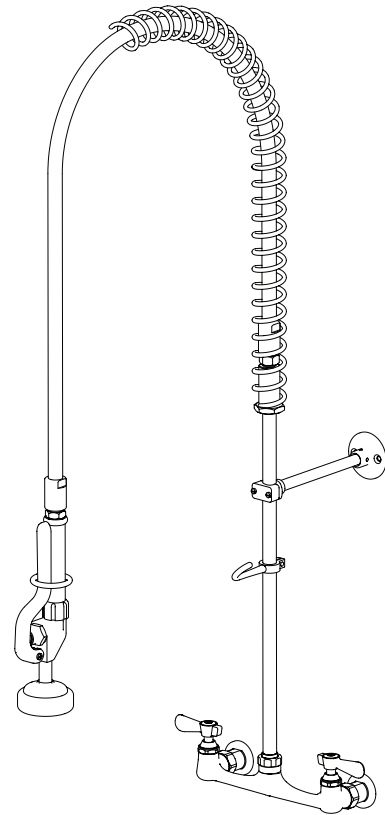

Use your smart phone to scan the above QR code to visit our website: www.bk-resources.com

8" Value Splash Mount Pre-Rinse

Model: BKF-VSMPR-WB-G, Lead Free

PRODUCT SPECIFICATION SHEET

Product Specifications:

- Triple-Ply Hose Rated to 300 PSI
- 12" Wall Bracket
- 1/4 Turn Ceramic Cartridges
- Color Coded Hot & Cold Indicators
- 1/2" Female Inlets

Options:

BKF-AF Add A Faucet
 BKF-AF-8-G, BKF-AF-10-G,
 BKF-AF-12-G, BKF-AF-14-G

Certifications:

RESOURCES

8" Value Splash Mount Pre-Rinse

Model: BKF-VSMPR-WB-G, Lead Free

Exploded Parts Detail:

Diagram #	Quantity	Part Number	Description
2	1	BK-PR-SPRING	Hose Spring
3	1	BK-PR-SPR	Hose Retainer
4	1	BK-PR-18RP	Riser Bar
7	1	BK-PR-SHR	Spray Valve Retainer
8	1	BKH-44	Spray Hose
9	1	BK-PR-SHR	Spray Valve Handle Retainer
10	1	BK-PR-WB	Wall Bracket Base
11	1	BK-PR-WB	Wall Bracket Rod
12	1	BK-PR-WB	Wall Bracket Clamp
16	1	BKF-8W-XX	8" Splash Mount Faucet