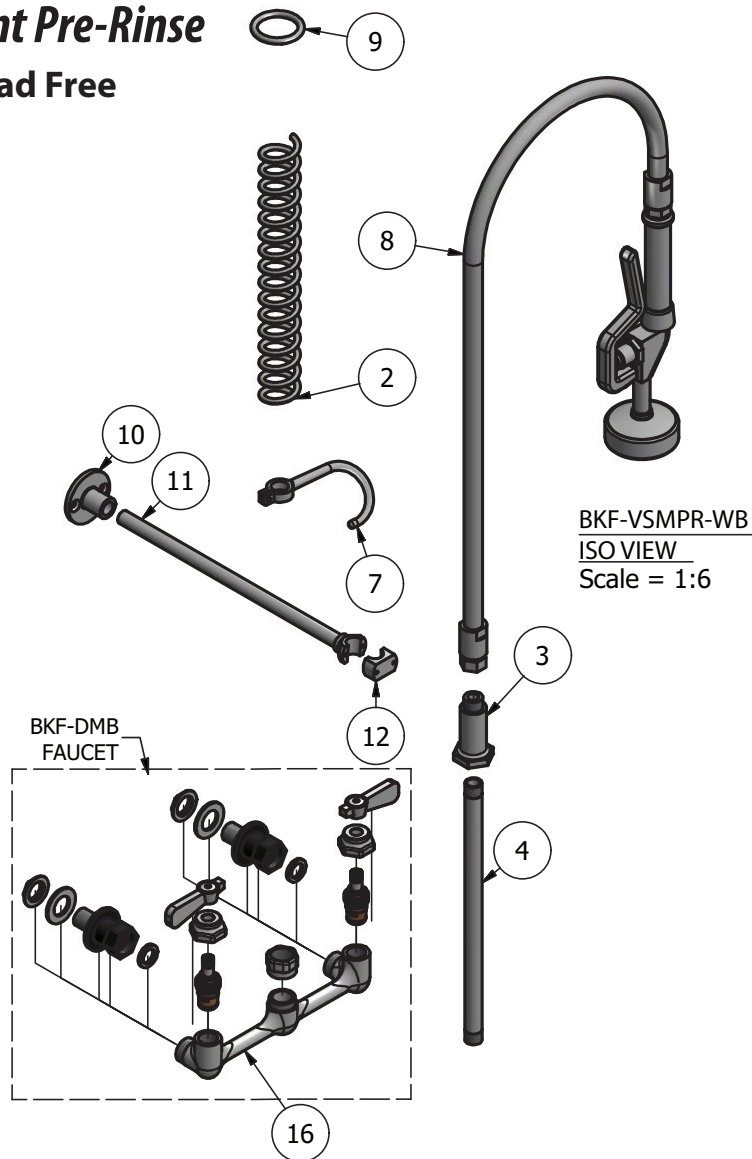

Use your smart phone to scan the above QR code to visit our website: www.bk-resources.com

8" Value Splash Mount Pre-Rinse

Model: BKF-VSMPR-WB-G, Lead Free

PRODUCT SPECIFICATION SHEET

Product Specifications:

- Triple-Ply Hose Rated to 300 PSI
- 12" Wall Bracket
- 1/4 Turn Ceramic Cartridges
- Color Coded Hot & Cold Indicators
- 1/2" Female Inlets

Options:

BKF-AF Add A Faucet
 BKF-AF-8-G, BKF-AF-10-G,
 BKF-AF-12-G, BKF-AF-14-G

Certifications:

RESOURCES

8" Value Splash Mount Pre-Rinse

Model: BKF-VSMPR-WB-G, Lead Free

Exploded Parts Detail:

Diagram #	Quantity	Part Number	Description
2	1	BK-PR-SPRING	Hose Spring
3	1	BK-PR-SPR	Hose Retainer
4	1	BK-PR-18RP	Riser Bar
7	1	BK-PR-SHR	Spray Valve Retainer
8	1	BKH-44	Spray Hose
9	1	BK-PR-SHR	Spray Valve Handle Retainer
10	1	BK-PR-WB	Wall Bracket Base
11	1	BK-PR-WB	Wall Bracket Rod
12	1	BK-PR-WB	Wall Bracket Clamp
16	1	BKF-8W-XX	8" Splash Mount Faucet

Options:

BKF-AF Add A Faucet
BKF-AF-8-G, BKF-AF-10-G,
BKF-AF-12-G, BKF-AF-14-G

PRODUCT SPECIFICATION SHEET

RESOURCES