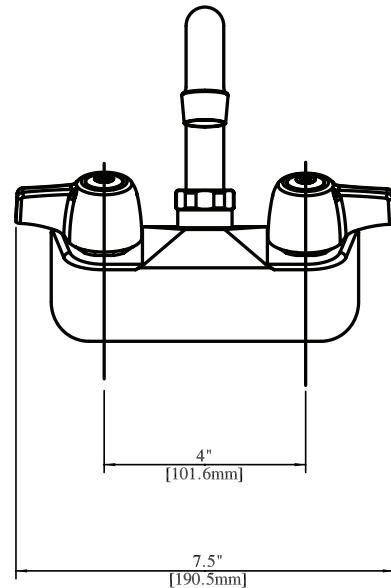

Use your smart phone to scan the above QR code to visit our website: www.bk-resources.com

4" Splash Mount Standard Duty Faucet with Swing Spout

Model: BKF-W-G, Lead Free

Options:

BKF-C414-VR
Vandal Resistant Aerator - .5 GPM

BK-DMMK-90
Faucet Mounting Kit - *SOLD SEPARATELY*

Product Specifications:

- 1/4 Turn Ceramic Cartridges
- Color Coded Hot & Cold Indicators
- Double O-Ring Spout Seal
- High Polished Nickel Chrome Finish
- Lead Free Compliant
- Full Replacement Parts Available

Product Detail:

Model Number	DIM. A	DIM. B	DIM. C
BKF-W-6-G	1.88" [47.6]	4.16" [105.6]	6" [152.4]
BKF-W-8-G	2.31" [58.7]	4.56" [115.8]	8" [203.2]
BKF-W-10-G	2.69" [68.3]	4.88" [123.8]	10" [254]
BKF-W-12-G	3.09" [78.6]	5.31" [134.9]	12" [304.8]
BKF-W-14-G	3.5" [88.9]	5.75" [146]	14" [355.6]
BKF-W-16-G	3.88" [98.4]	6.09" [154.8]	16" [406.4]

Certifications:

PRODUCT SPECIFICATION SHEET

RESOURCES

4" Splash Mount Standard Duty Faucet with Swing Spout

Model: BKF-W-G, Lead Free

BKF-W-XX ISO VIEW
Scale = 1:2

Exploded Parts Detail:

Diagram #	Quantity	Part Number	Description
1	1	BKF-W-CV/HV	Valve
2	2	BKF-DBH	Handle
3	2	BKF-MN	Mounting Nut
4	2	BKF-MW	Mounting Washer