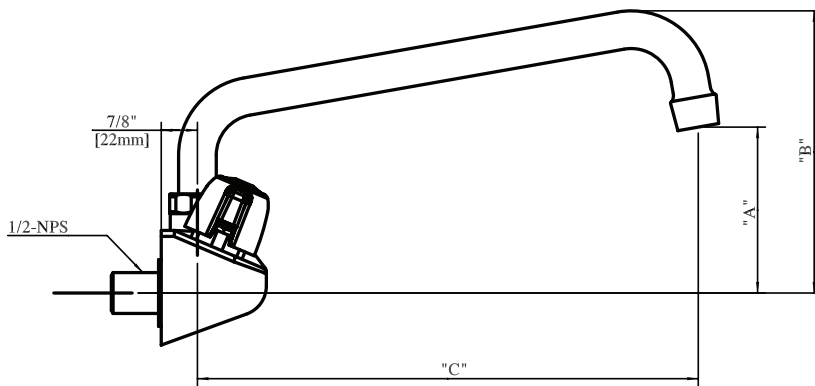

Use your smart phone to scan the above QR code to visit our website: www.bk-resources.com

4" Splash Mount Standard Duty Faucet with Swing Spout

Model: BKF-W-G, Lead Free

Options:

BKF-C414-VR
Vandal Resistant Aerator - .5 GPM

BK-DMMK-90
Faucet Mounting Kit - *SOLD SEPARATELY*

Product Specifications:

- 1/4 Turn Ceramic Cartridges
- Color Coded Hot & Cold Indicators
- Double O-Ring Spout Seal
- High Polished Nickel Chrome Finish
- Lead Free Compliant
- Full Replacement Parts Available

Product Detail:

Model Number	DIM. A	DIM. B	DIM. C
BKF-W-6-G	1.88" [47.6]	4.16" [105.6]	6" [152.4]
BKF-W-8-G	2.31" [58.7]	4.56" [115.8]	8" [203.2]
BKF-W-10-G	2.69" [68.3]	4.88" [123.8]	10" [254]
BKF-W-12-G	3.09" [78.6]	5.31" [134.9]	12" [304.8]
BKF-W-14-G	3.5" [88.9]	5.75" [146]	14" [355.6]
BKF-W-16-G	3.88" [98.4]	6.09" [154.8]	16" [406.4]

Certifications:

PRODUCT SPECIFICATION SHEET

RESOURCES

4" Splash Mount Standard Duty Faucet with Swing Spout

Model: BKF-W-G, Lead Free

BKF-W-XX ISO VIEW
Scale = 1:2

Exploded Parts Detail:

Diagram #	Quantity	Part Number	Description
1	1	BKF-W-CV/HV	Valve
2	2	BKF-DBH	Handle
3	2	BKF-MN	Mounting Nut
4	2	BKF-MW	Mounting Washer