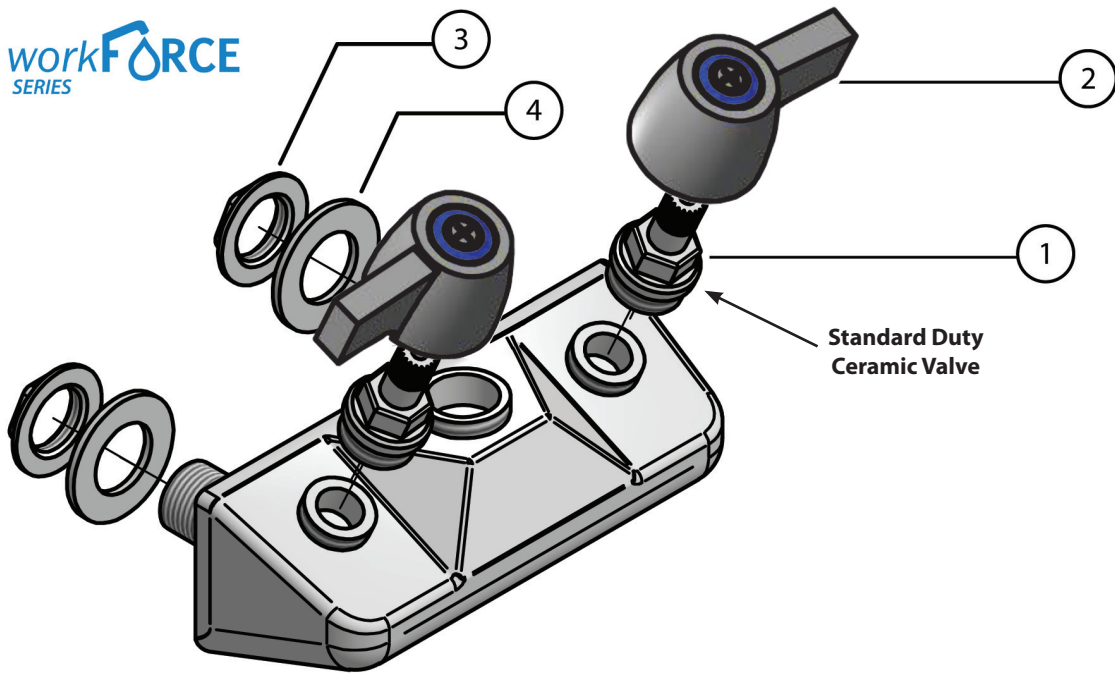

BK-DMMK-90
Faucet Mounting Kit - *SOLD SEPARATELY*

Product Specifications:

- 1/4 Turn Ceramic Cartridges
- Color Coded Hot & Cold Indicators
- Double O-Ring Spout Seal
- High Polished Nickel Chrome Finish
- Lead Free Compliant
- Full Replacement Parts Available

Certifications:

PRODUCT SPECIFICATION SHEET

RESOURCES

4" Splash Mount Standard Duty Faucet with Swing Spout

Model: BKF-W-G, Lead Free

BKF-W-XX ISO VIEW
Scale = 1:2

Exploded Parts Detail:

Diagram #	Quantity	Part Number	Description
1	1	BKF-W-CV/HV	Valve
2	2	BKF-DBH	Handle
3	2	BKF-MN	Mounting Nut
4	2	BKF-MW	Mounting Washer

Optional Spouts & Parts:

BK-DMMK-90
Faucet Mounting Kit - SOLD SEPARATELY

PRODUCT SPECIFICATION SHEET

RESOURCES