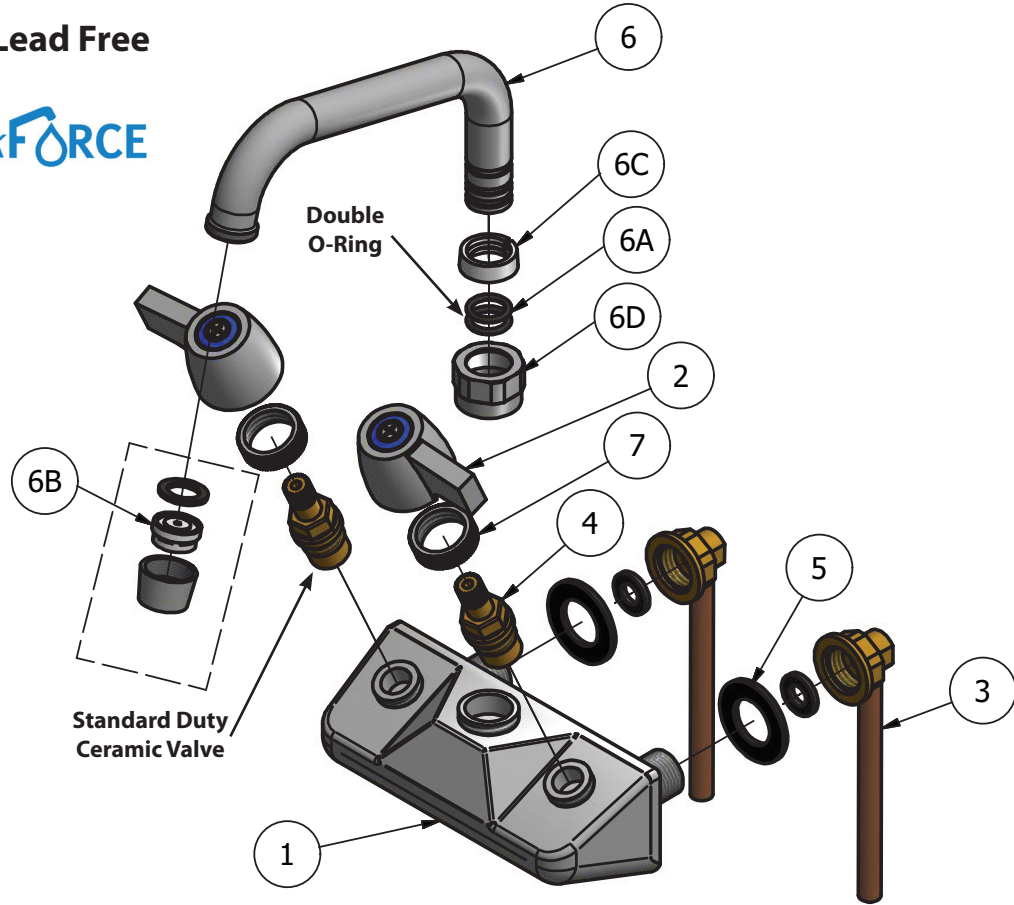

4" Splash Mount Shallow Standard Duty Faucet with Swing Spout

Model: BKF-W2-G, Lead Free

BKF-W2-XX ISO VIEW
Scale = 1:3

Exploded Parts Detail:

Diagram #	Quantity	Part Number	Description
1	1	BKF-W2-XX	Faucet Body
2	2	BK-DBH	Handle
3	2	BKF-90-Conn	Brass w/O-Ring Seal
4	2	(1)BKF-W-CV & (1)BKF-W-HV	Ceramic Valves
5	2	BKF-MW	Washer
6	1	BKF-SPF-XX	Spout
6A	2	BKF-O-RING	O-Ring
6B	1	BKF-AER	Aerator
6C	1	BKF-SPT-S	Spacer
6D	1	BKF-SPF-SN	Spout Nut
7	2	BKF-HV/CV-MV	MV Nut

Optional Spouts & Parts:

- Standard Duty Gooseneck Spout
BKF-SPT-3G-G, BKF-SPT-5G-G
BKF-SPT-8G-G
- Standard Duty DJ Swing Spout
BKF-SPT-18-G
- Standard Duty Swing Spout
BKF-SPT-6-G, BKF-SPT-8-G
BKF-SPT-10-G, BKF-SPT-12-G
BKF-SPT-14-G, BKF-SPT-16-G
- BKF-C414-VR
Vandal Resistant Aerator - .5 GPM