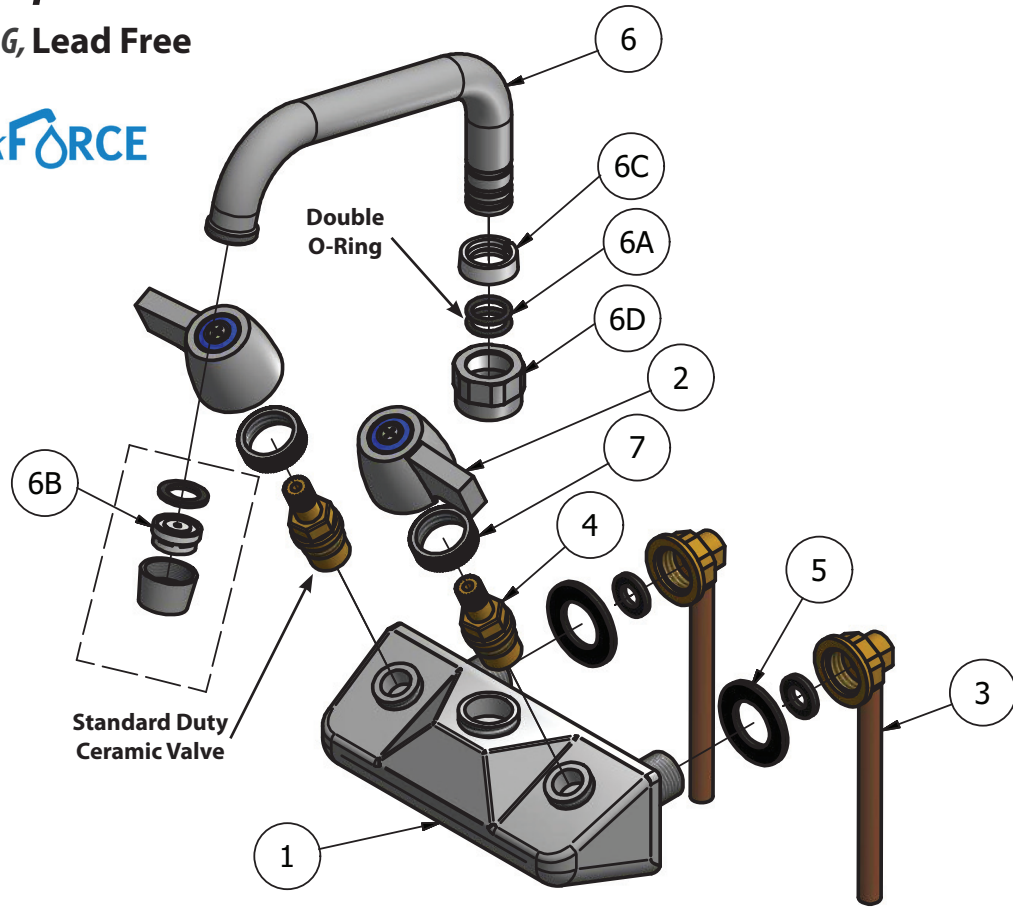

### Product Specifications:

- 1/4 Turn Ceramic Cartridges
- Color Coded Hot & Cold Indicators
- Double O-Ring Spout Seal
- High Polished Chrome Finish
- Lead Free Compliant
- Full Replacement Parts Available

# 4" Splash Mount Shallow Standard Duty Faucet with DJ Swing Spout

Model: BKF-W2-18-G, Lead Free

BKF-W2-XX ISO VIEW  
Scale = 1:3

### Exploded Parts Detail:

Diagram #	Quantity	Part Number	Description
1	1	BKF-W2-XX	Faucet Body
2	2	BK-DBH	Handle
3	2	BKF-90-Conn	Brass w/O-Ring Seal
4	2	(1)BKF-W-CV & (1)BKF-W-HV	Ceramic Valves
5	2	BKF-MW	Washer
6	1	BKF-SPF-XX	Spout
6A	2	BKF-O-RING	O-Ring
6B	1	BKF-AER	Aerator
6C	1	BKF-SPT-S	Spacer
6D	1	BKF-SPF-SN	Spout Nut
7	2	BKF-HV/CV-MV	MV Nut