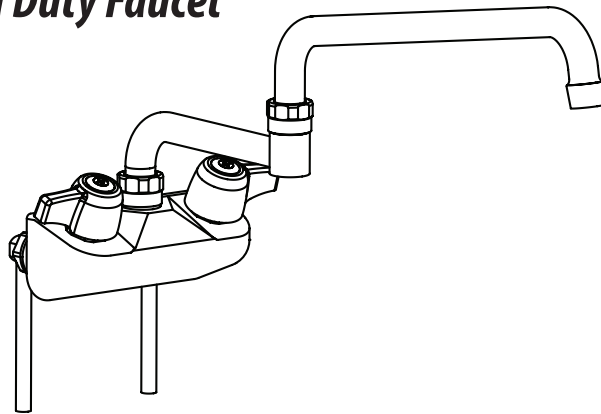

# 4" Splash Mount Shallow Standard Duty Faucet with DJ Swing Spout

Model: BKF-W2-18-G, Lead Free

### Product Specifications:

- 1/4 Turn Ceramic Cartridges
- Color Coded Hot & Cold Indicators
- Double O-Ring Spout Seal
- High Polished Chrome Finish
- Lead Free Compliant
- Full Replacement Parts Available