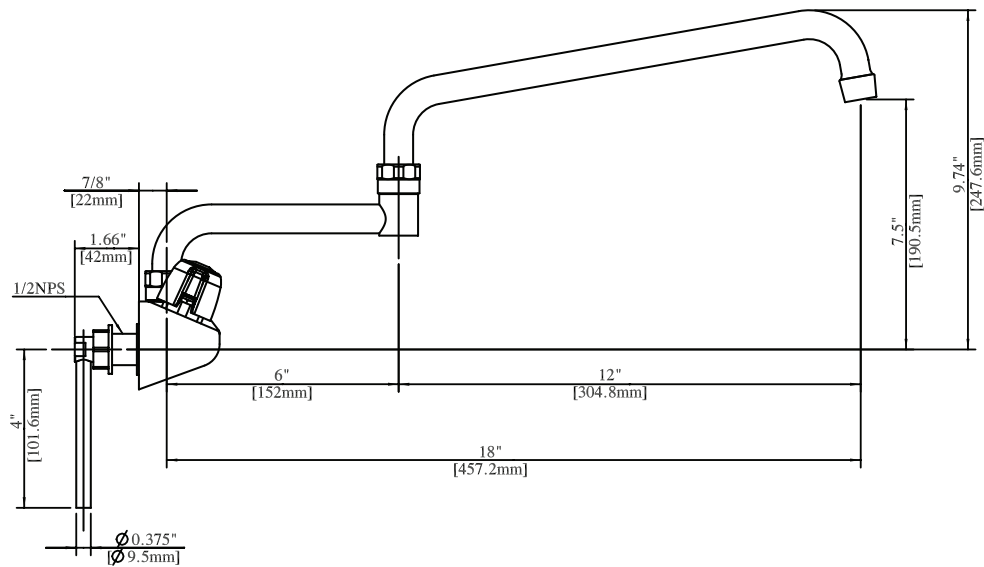

Use your smart phone to scan the above QR code to visit our website: www.bk-resources.com

4" Splash Mount Shallow Standard Duty Faucet with DJ Swing Spout

Model: BKF-W2-18-G, Lead Free

Options:

BKF-C414-VR
Vandal Resistant Aerator - .5 GPM

Product Specifications:

- 1/4 Turn Ceramic Cartridges
- Color Coded Hot & Cold Indicators
- Double O-Ring Spout Seal
- High Polished Chrome Finish
- Lead Free Compliant
- Full Replacement Parts Available

Certifications:

PRODUCT SPECIFICATION SHEET

RESOURCES