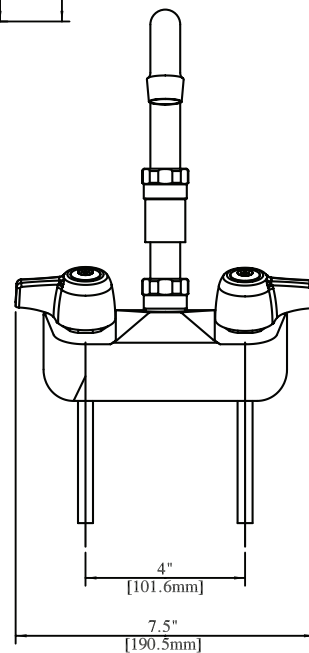

Use your smart phone to scan the above QR code to visit our website: www.bk-resources.com

4" Splash Mount Shallow Standard Duty Faucet with DJ Swing Spout

Model: BKF-W2-18-G, Lead Free

Options:

BKF-C414-VR
Vandal Resistant Aerator - .5 GPM

Product Specifications:

- 1/4 Turn Ceramic Cartridges
- Color Coded Hot & Cold Indicators
- Double O-Ring Spout Seal
- High Polished Chrome Finish
- Lead Free Compliant
- Full Replacement Parts Available

Certifications:

PRODUCT SPECIFICATION SHEET

RESOURCES