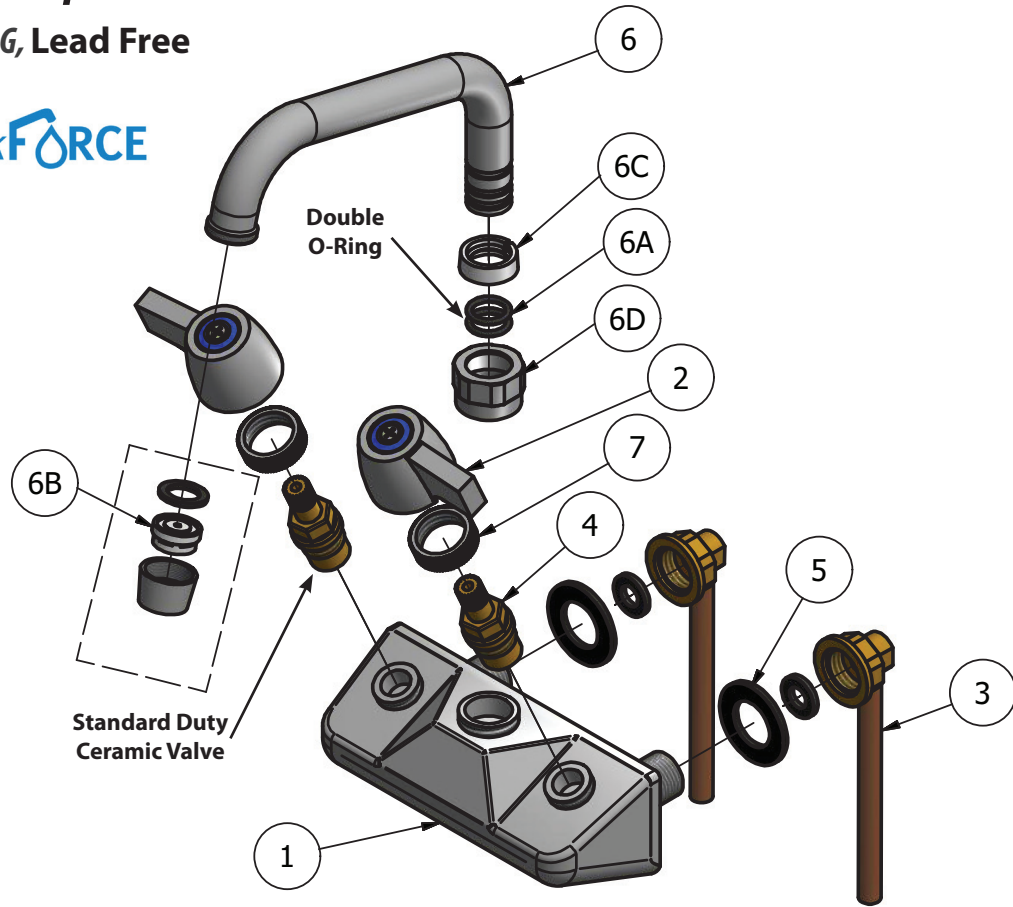

### Product Specifications:

- 1/4 Turn Ceramic Cartridges
- Color Coded Hot & Cold Indicators
- Double O-Ring Spout Seal
- High Polished Nickel Chrome Finish
- Lead Free Compliant
- Full Replacement Parts Available

# 4" Splash Mount Shallow Standard Duty Faucet with Gooseneck Spout

Model: BKF-W2-xG-G, Lead Free

BKF-W2-XX ISO VIEW  
Scale = 1:3

### Exploded Parts Detail:

Diagram #	Quantity	Part Number	Description
1	1	BKF-W2-XX	Faucet Body
2	2	BK-DBH	Handle
3	2	BKF-90-Conn	Brass w/O-Ring Seal
4	2	(1)BKF-W-CV & (1)BKF-W-HV	Ceramic Valves
5	2	BKF-MW	Washer
6	1	BKF-SPF-XX	Spout
6A	2	BKF-O-RING	O-Ring
6B	1	BKF-AER	Aerator
6C	1	BKF-SPT-S	Spacer
6D	1	BKF-SPF-SN	Spout Nut
7	2	BKF-HV/CV-MV	MV Nut