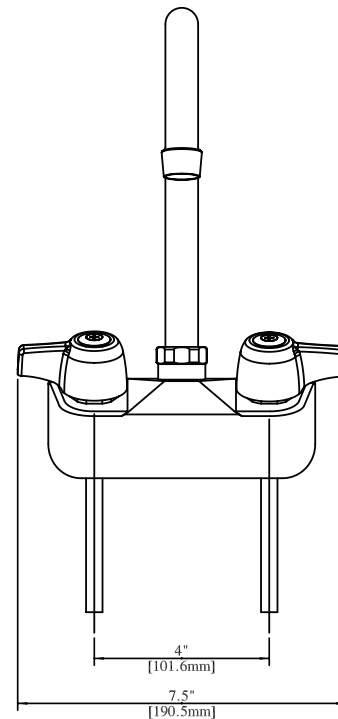

# 4" Splash Mount Shallow Standard Duty Faucet with Gooseneck Spout

Model: BKF-W2-xG-G, Lead Free

### Product Specifications:

- 1/4 Turn Ceramic Cartridges
- Color Coded Hot & Cold Indicators
- Double O-Ring Spout Seal
- High Polished Nickel Chrome Finish
- Lead Free Compliant
- Full Replacement Parts Available

### Product Detail:

Model Number	DIM. A	DIM. B	DIM. C
BKF-W2-3G-G	3.5" [90]	5.13" [130]	7.88" [200]
BKF-W2-5G-G	6" [150]	5" [127]	9.5" [241]
BKF-W2-8G-G	8.5" [215]	7.5" [190.5]	12.38" [314.3]

### Exploded Parts Detail:

Diagram #	Quantity	Part Number	Description
1	1	BKF-W2-XX	Faucet Body
2	2	BK-DBH	Handle
3	2	BKF-90-Conn	Brass w/O-Ring Seal
4	2	(1)BKF-W-CV & (1)BKF-W-HV	Ceramic Valves
5	2	BKF-MW	Washer
6	1	BKF-SPF-XX	Spout
6A	2	BKF-O-RING	O-Ring
6B	1	BKF-AER	Aerator
6C	1	BKF-SPT-S	Spacer
6D	1	BKF-SPF-SN	Spout Nut
7	2	BKF-HV/CV-MV	MV Nut