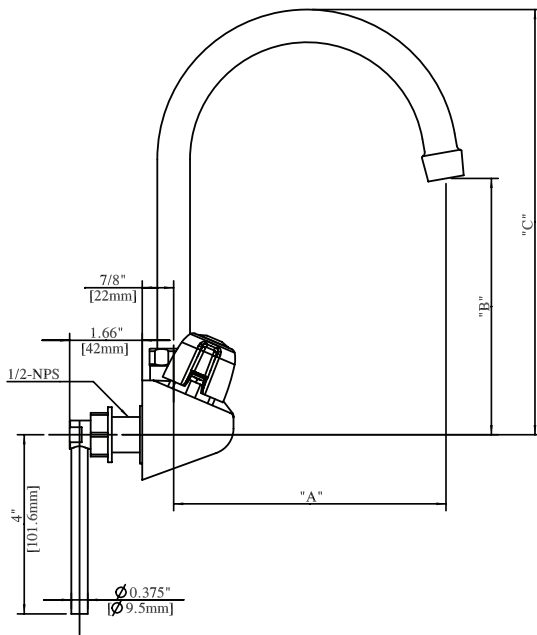

# 4" Splash Mount Shallow Standard Duty Faucet with Gooseneck Spout

Model: BKF-W2-xG-G, Lead Free

### Product Specifications:

- 1/4 Turn Ceramic Cartridges
- Color Coded Hot & Cold Indicators
- Double O-Ring Spout Seal
- High Polished Nickel Chrome Finish
- Lead Free Compliant
- Full Replacement Parts Available

### Product Detail:

Model Number	DIM. A	DIM. B	DIM. C
BKF-W2-3G-G	3.5" [90]	5.13" [130]	7.88" [200]
BKF-W2-5G-G	6" [150]	5" [127]	9.5" [241]
BKF-W2-8G-G	8.5" [215]	7.5" [190.5]	12.38" [314.3]